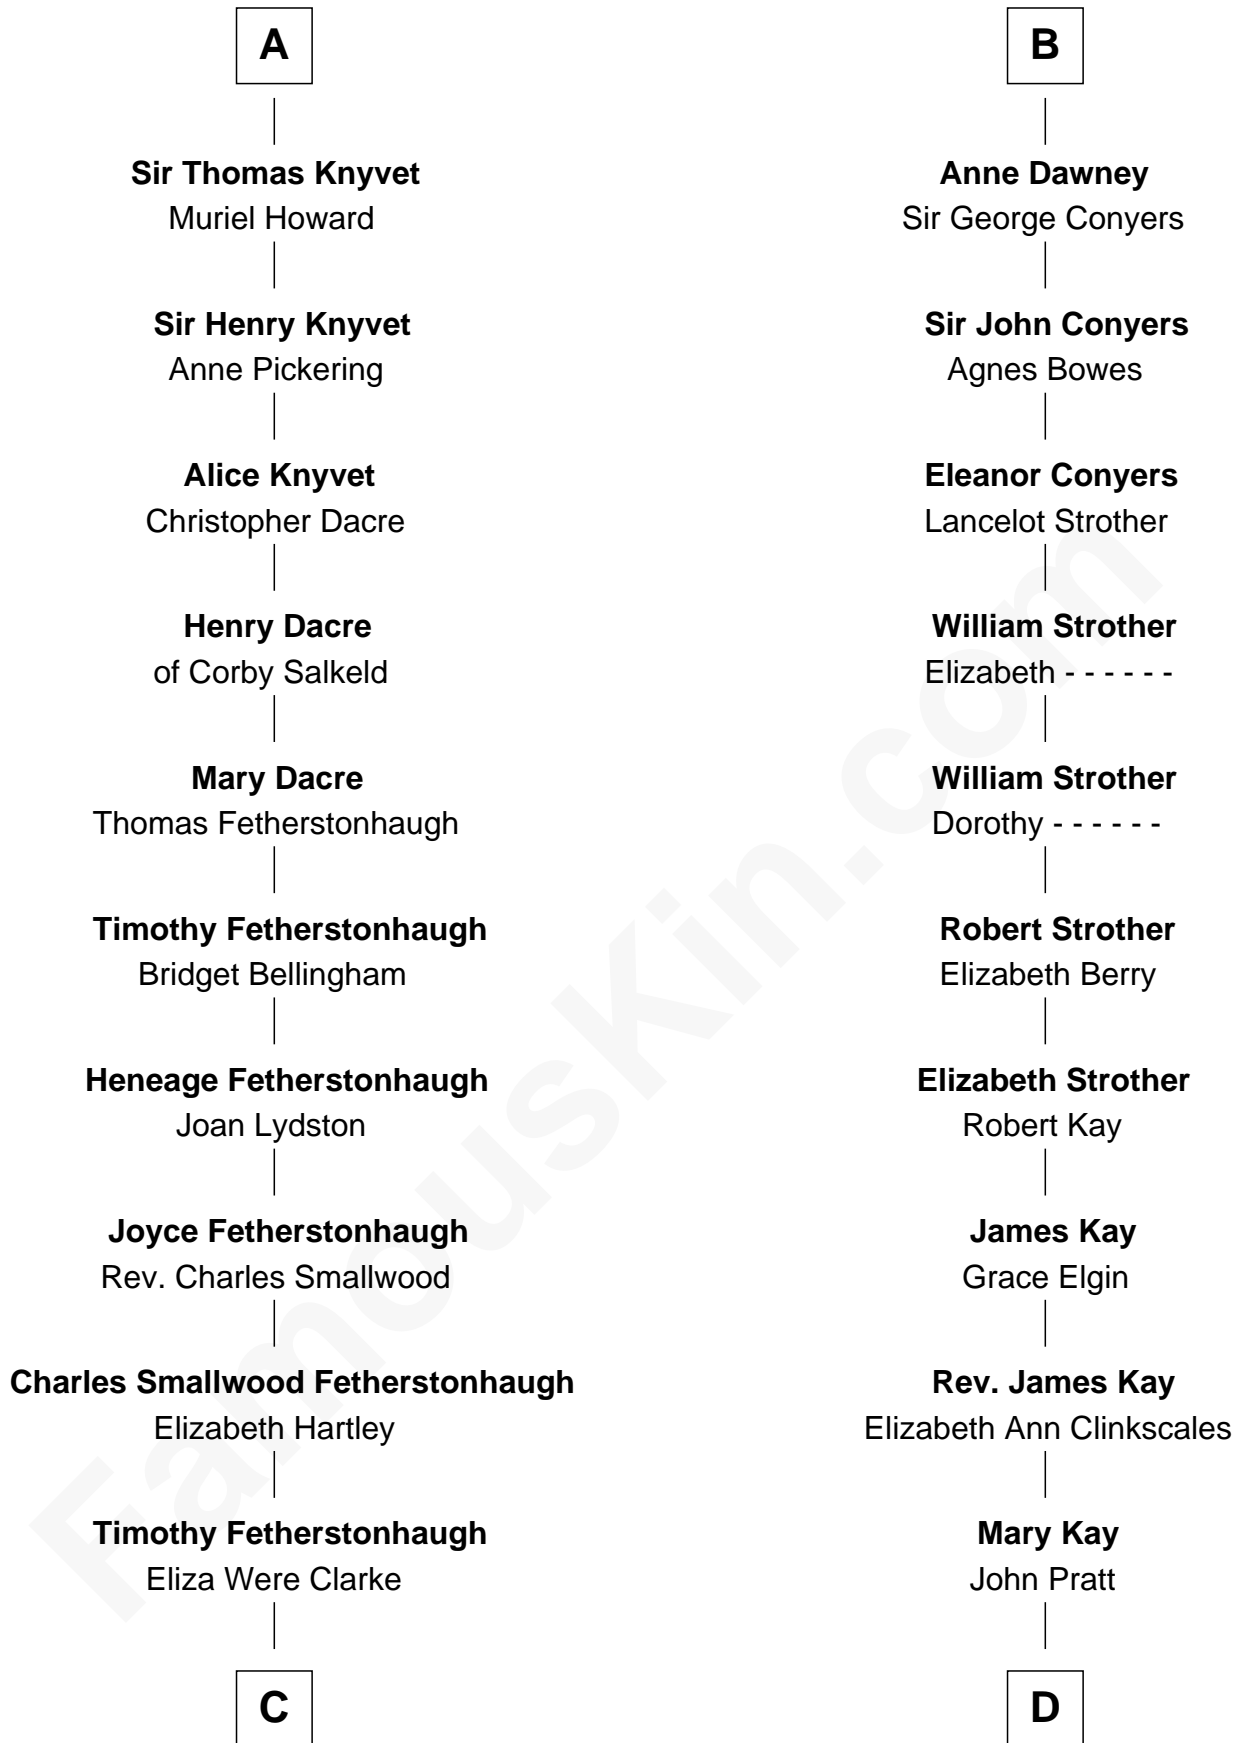

FamousKin.com Relationship Chart of

Tilda Swinton

Movie Actress

20th cousin 1 time removed of

Jimmy Carter

39th U.S. President

Sir Hugh I de Audley

Iseult de Mortimer

C

Albany Fetherstonhaugh

Evelyn Gertrude Astell

Gertrude Clare Fetherstonhaugh

Cecil George Herbert Alers-Hankey

Mariora Beatrice Evelyn Rochfort Alers-Hankey

Alan Henry Campbell Swinton

Sir John Swinton