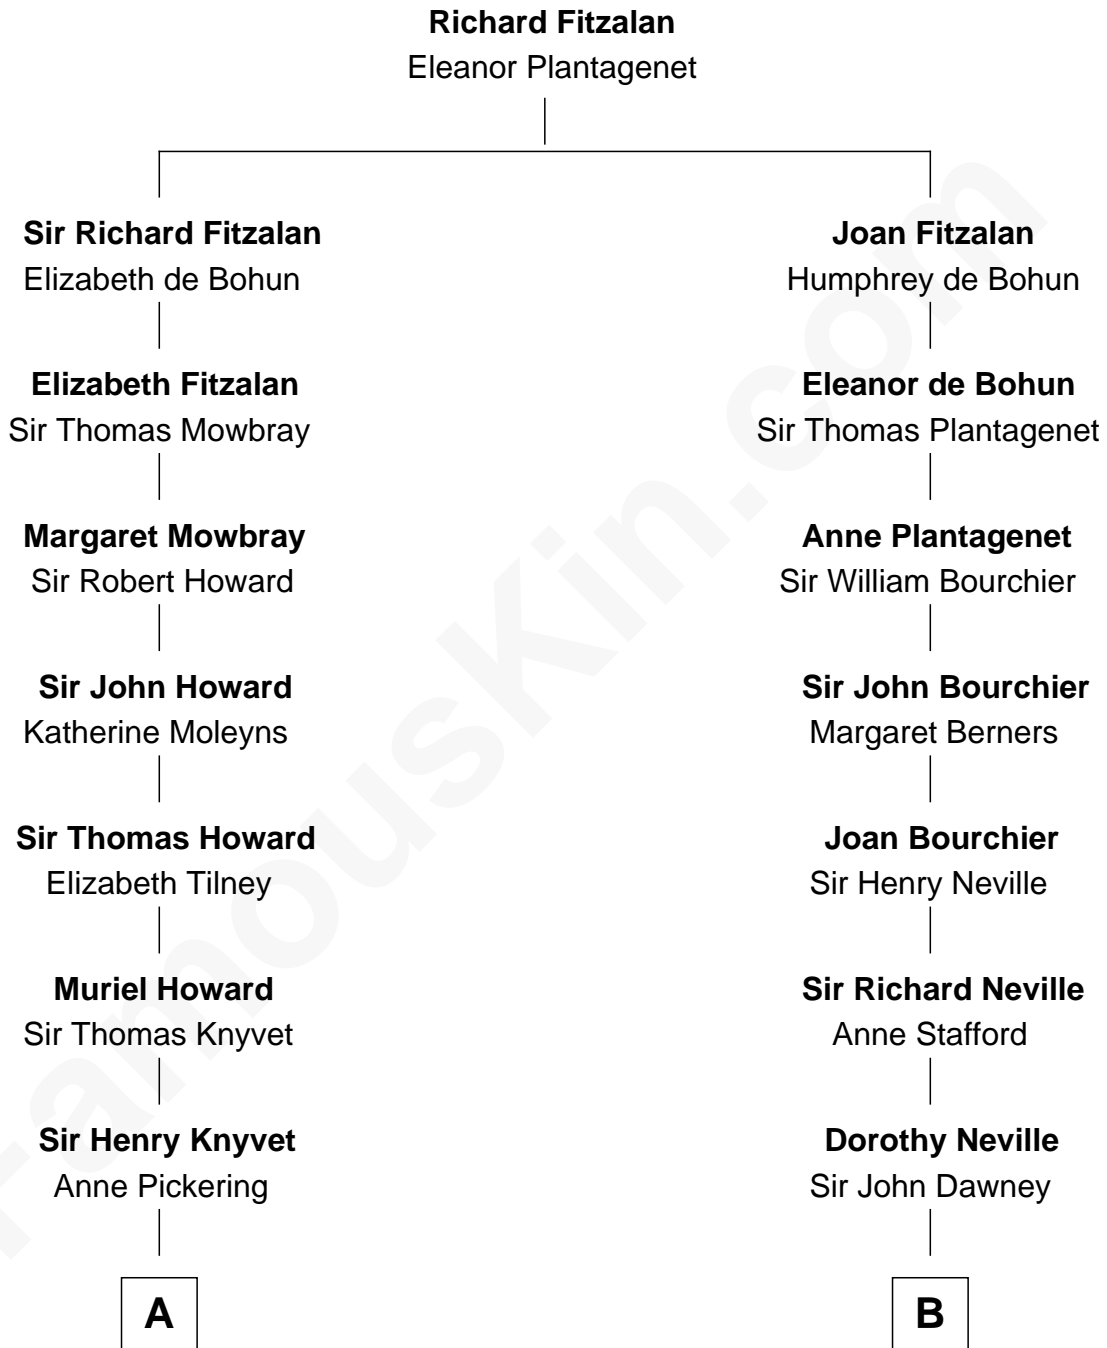

**FamousKin.com**  
**Relationship Chart of**  
**Tilda Swinton**  
*Movie Actress*

19th cousin 1 time removed of  
**Jimmy Carter**  
*39th U.S. President*

**C**

**Mariora Beatrice Evelyn Rochfort Alers-Hankey**

Alan Henry Campbell Swinton

**Sir John Swinton**

Judith Balfour Killen

**Tilda Swinton**

*Movie Actress*

**D**

**James E. Pratt**

Sophonra C. Cowan

**Nina Pratt**

William Archibald Carter

**Earl Carter**

Lillian Gordy

**Jimmy Carter**

*39th U.S. President*

FamousKin.com