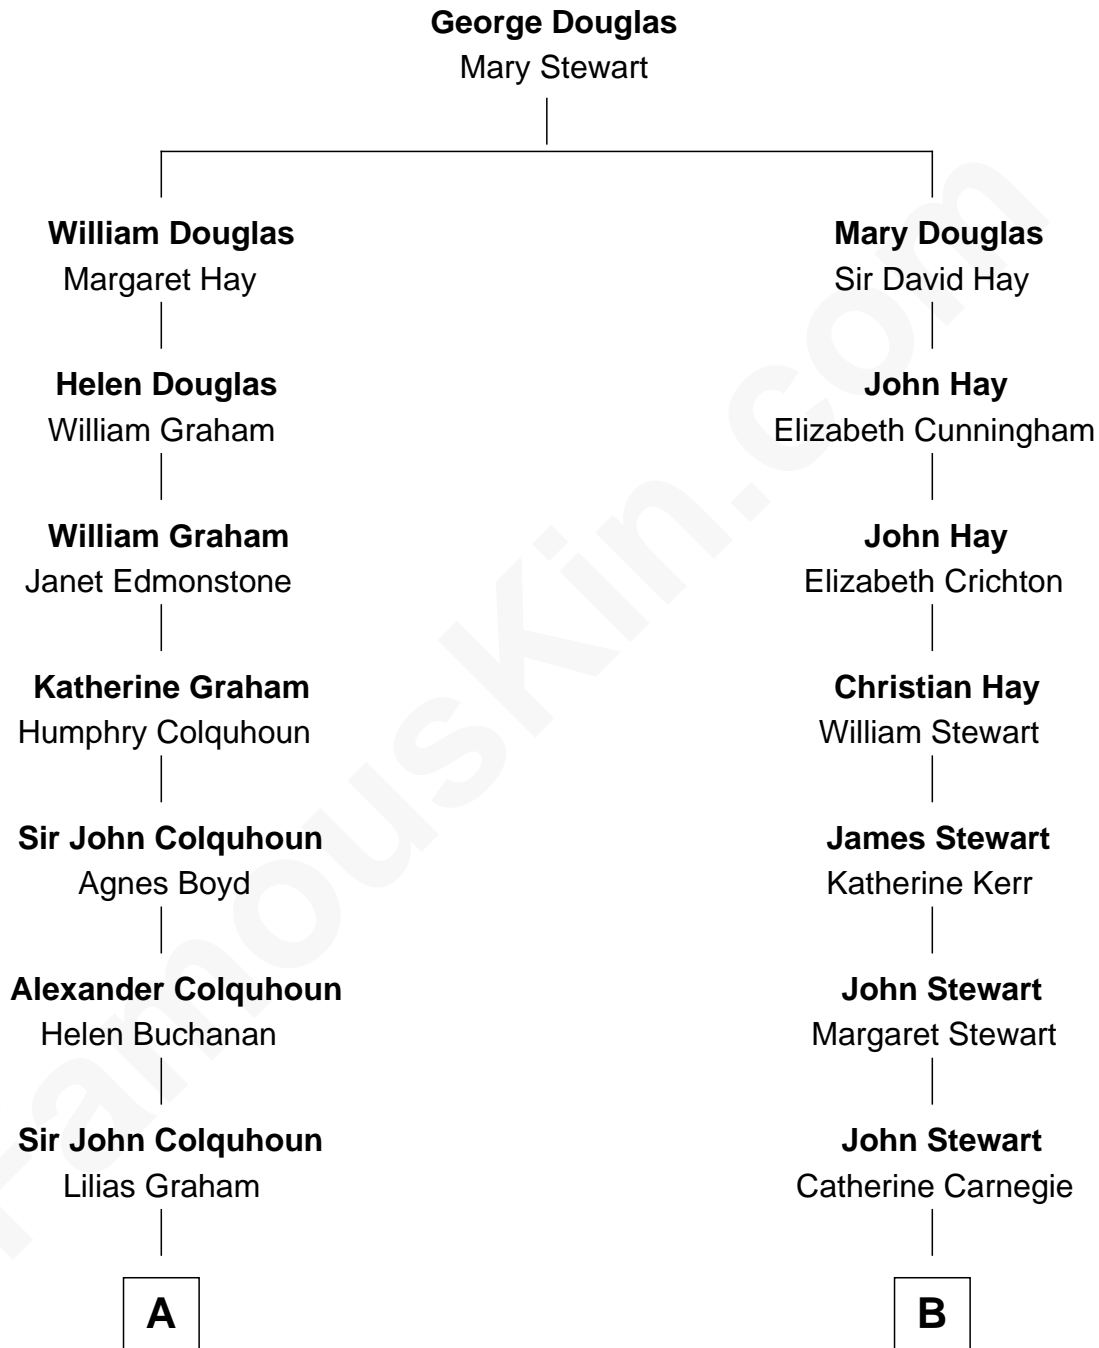

**FamousKin.com**  
**Relationship Chart of**  
**Tilda Swinton**  
*Movie Actress*

**16th cousin 2 times removed of**  
**Sir Winston Churchill**  
*Prime Minister of the United Kingdom*

**A**

**Lilias Colquhoun**

John Napier

**Katherine Napier**

Robert Campbell

**Lilias Campbell**

James Dunlop

**James Dunlop**

Henrietta Maxwell

**Henrietta Dunlop**

James Campbell

**Henrietta Campbell**

Archibald Swinton

**John Campbell Swinton**

Catherine Rannie

**Archibald Campbell Swinton**

Georgiana Caroline Sitwell

**George Sitwell Campbell Swinton**