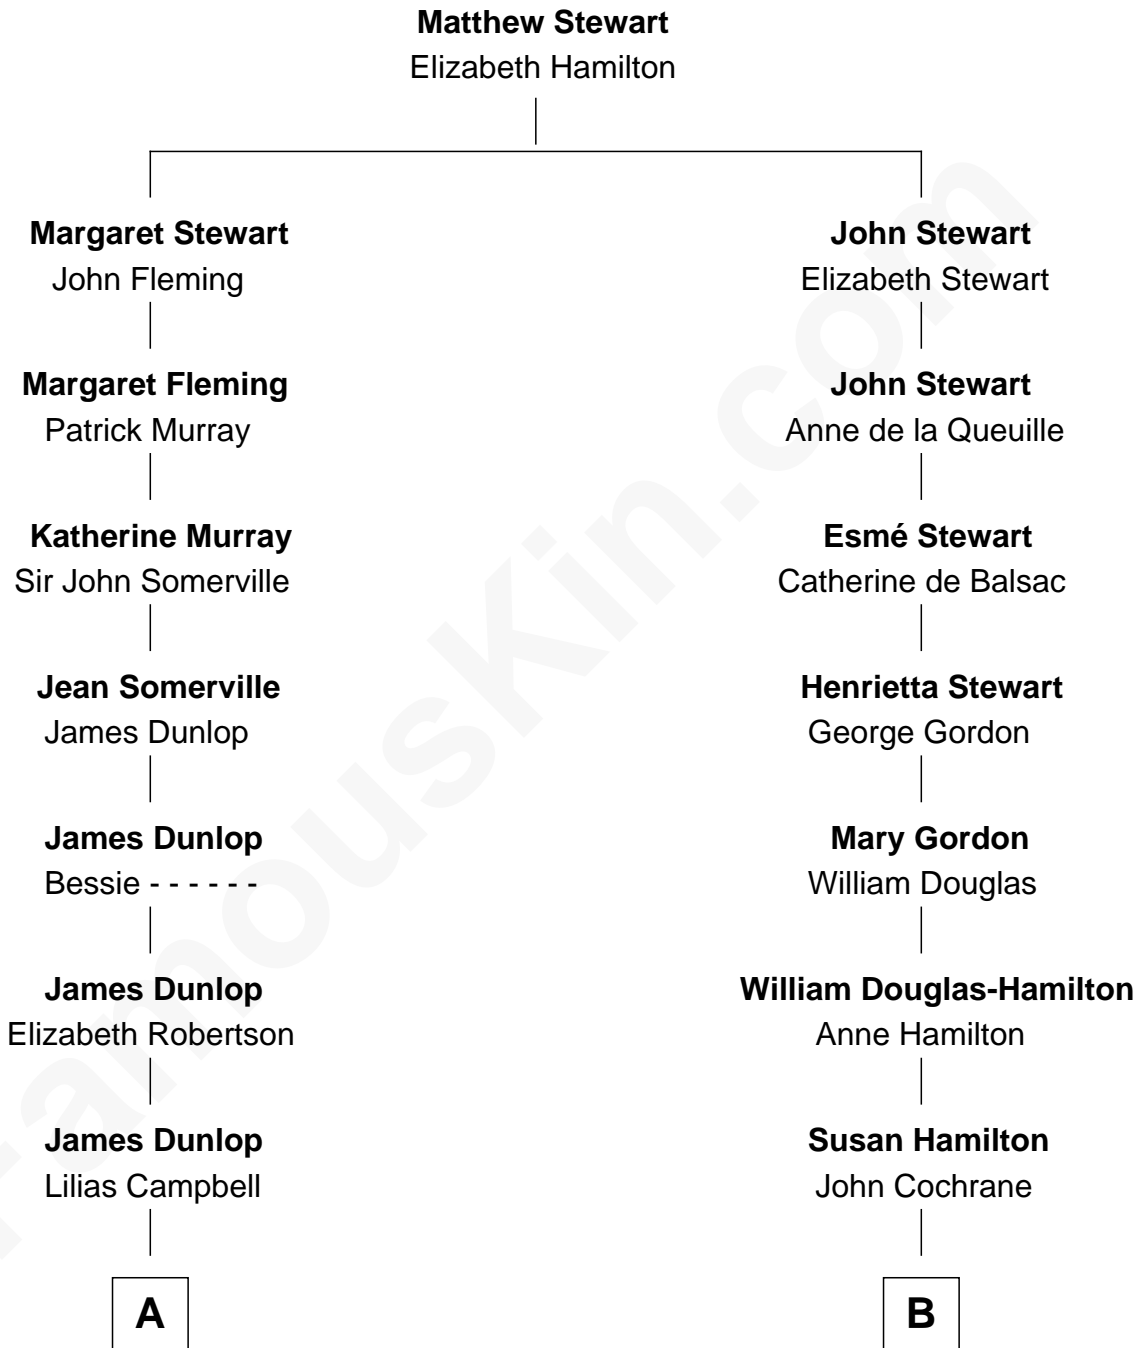

FamousKin.com
Relationship Chart of
Tilda Swinton
Movie Actress

14th cousin 1 time removed of

Sir Winston Churchill
Prime Minister of the United Kingdom

A

James Dunlop
Henrietta Maxwell

Henrietta Dunlop
James Campbell

Henrietta Campbell
Archibald Swinton

John Campbell Swinton
Catherine Rannie

Archibald Campbell Swinton
Georgiana Caroline Sitwell

George Sitwell Campbell Swinton
Elizabeth Ebsworth

Alan Henry Campbell Swinton
Matoria Beatrice Evelyn Rochfort Alers-Hankey

Sir John Swinton
Judith Balfour Killen

Tilda Swinton
Movie Actress

B

John Cochrane
Anne Murray

Catherine Cochrane
Alexander Stewart

Sir John Stewart
Anne Dashwood

Susan Stewart
George Spencer

Sir George Spencer-Churchill
Jane Stewart