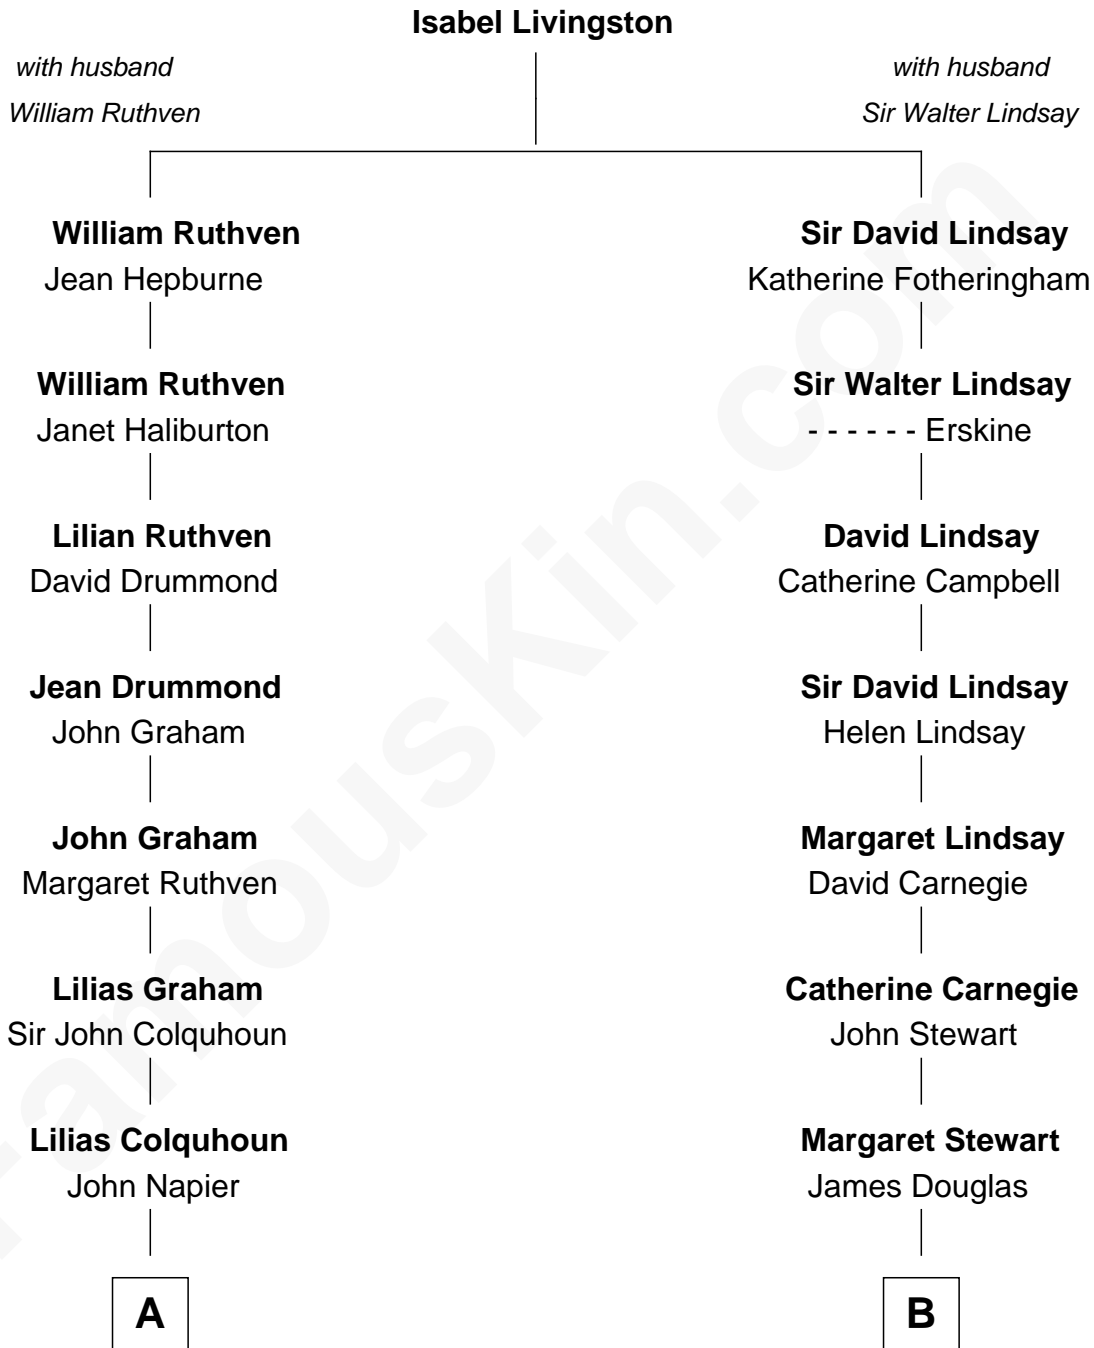

**FamousKin.com**  
**Relationship Chart of**  
**Tilda Swinton**  
*Movie Actress*

**15th cousin 2 times removed of**  
**Sir Winston Churchill**  
*Prime Minister of the United Kingdom*

**A**

**Katherine Napier**  
Robert Campbell

**Lilias Campbell**  
James Dunlop

**James Dunlop**  
Henrietta Maxwell

**Henrietta Dunlop**  
James Campbell

**Henrietta Campbell**  
Archibald Swinton

**John Campbell Swinton**  
Catherine Rannie

**Archibald Campbell Swinton**  
Georgiana Caroline Sitwell

**George Sitwell Campbell Swinton**  
Elizabeth Ebsworth

**Alan Henry Campbell Swinton**  
Matoria Beatrice Evelyn Rochfort Alers-Hankey

**Sir John Swinton**  
Judith Balfour Killen

**Tilda Swinton**  
*Movie Actress*