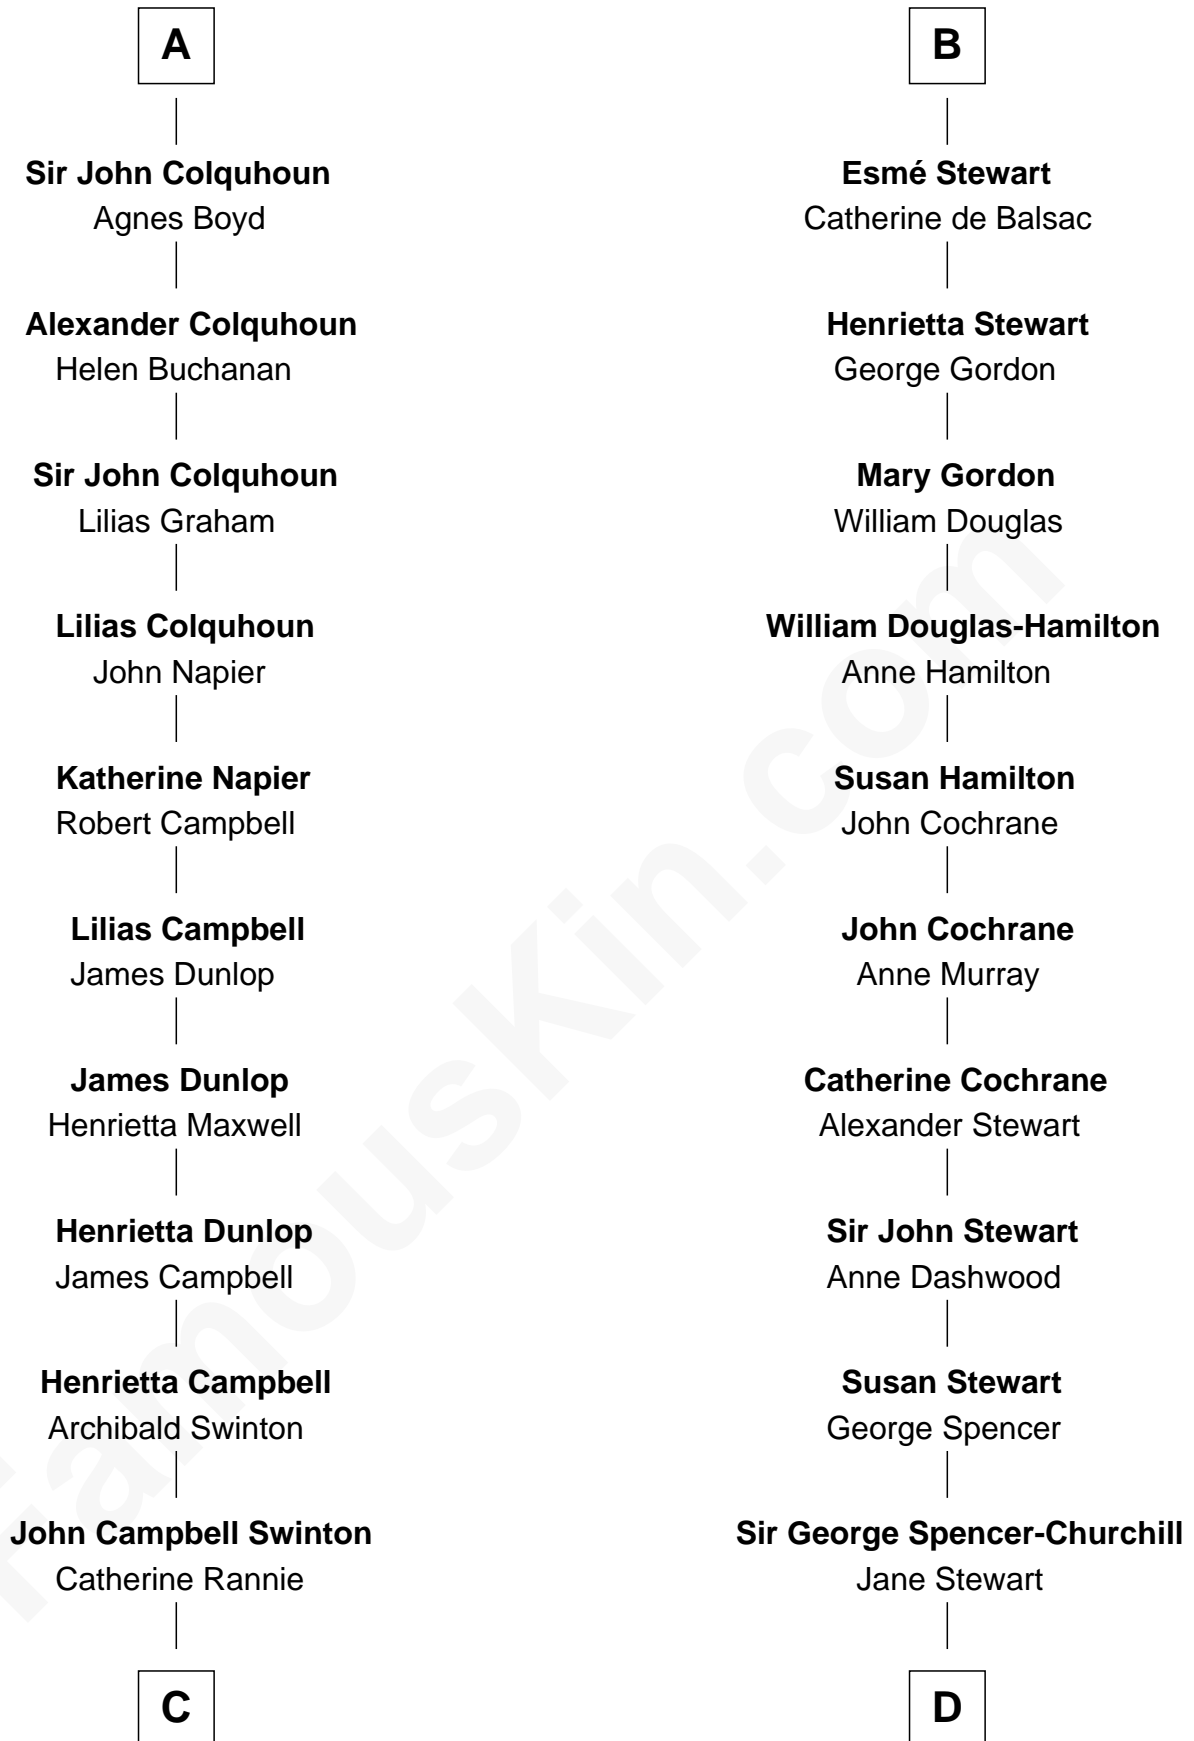

FamousKin.com
Relationship Chart of
Tilda Swinton
Movie Actress

19th cousin 2 times removed of
Sir Winston Churchill
Prime Minister of the United Kingdom

Hugh of Ross

C

Archibald Campbell Swinton

Georgiana Caroline Sitwell

George Sitwell Campbell Swinton

Elizabeth Ebsworth

Alan Henry Campbell Swinton

Mariora Beatrice Evelyn Rochfort Alers-Hankey

Sir John Swinton

Judith Balfour Killen

Tilda Swinton

Movie Actress