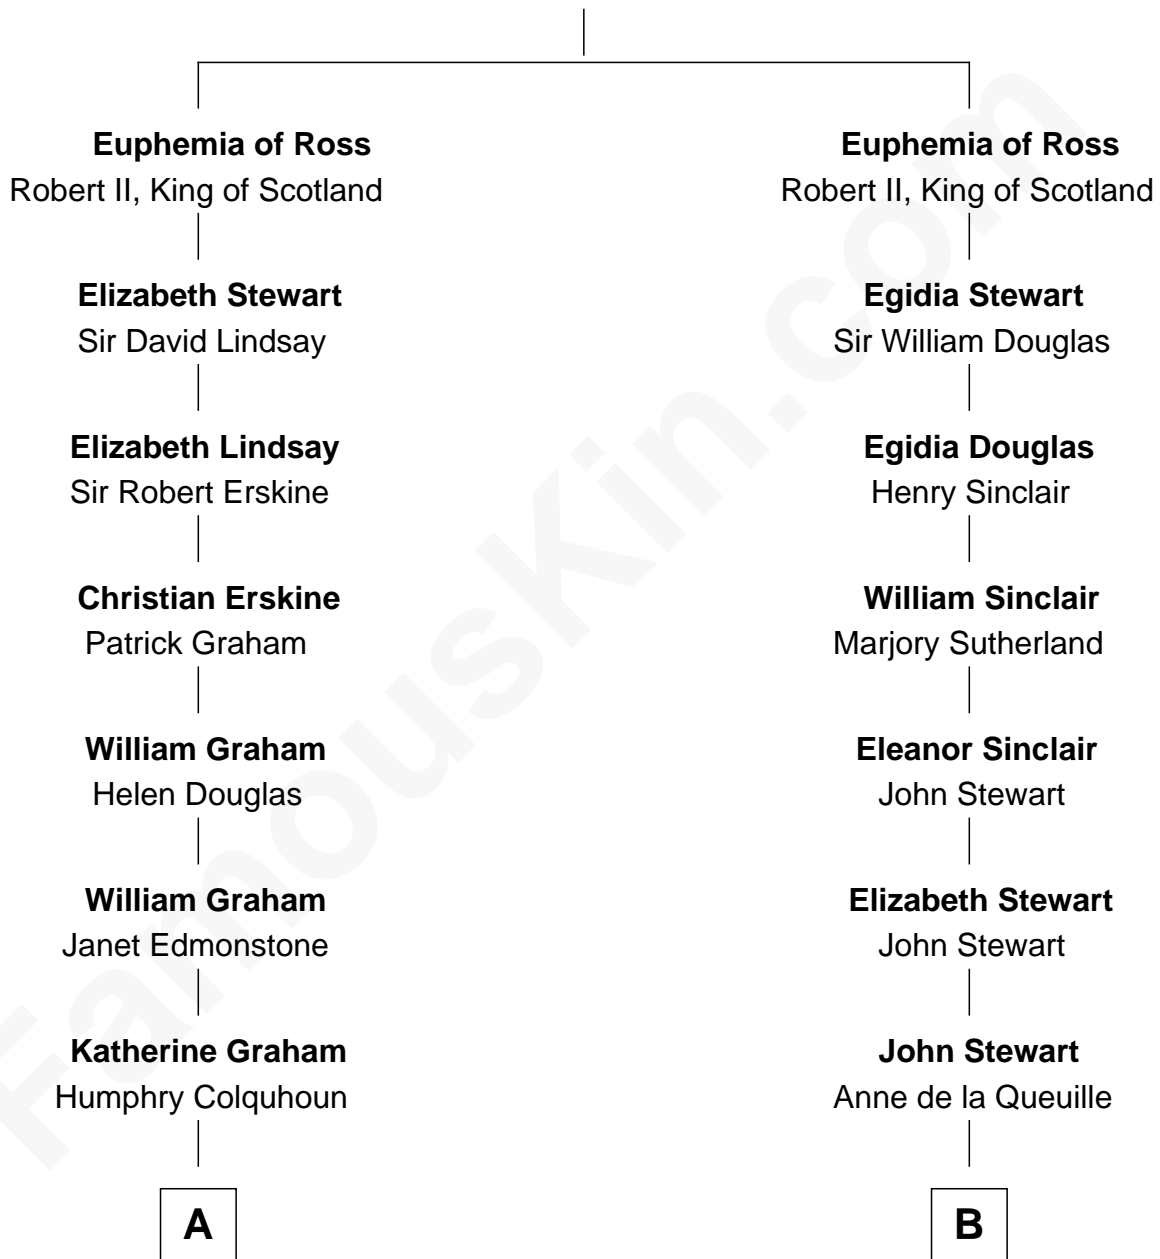

FamousKin.com
Relationship Chart of
Tilda Swinton
Movie Actress

19th cousin 2 times removed of
Sir Winston Churchill
Prime Minister of the United Kingdom

Hugh of Ross

C

Archibald Campbell Swinton

Georgiana Caroline Sitwell

George Sitwell Campbell Swinton

Elizabeth Ebsworth

Alan Henry Campbell Swinton

Mariora Beatrice Evelyn Rochfort Alers-Hankey

Sir John Swinton

Judith Balfour Killen

Tilda Swinton

Movie Actress