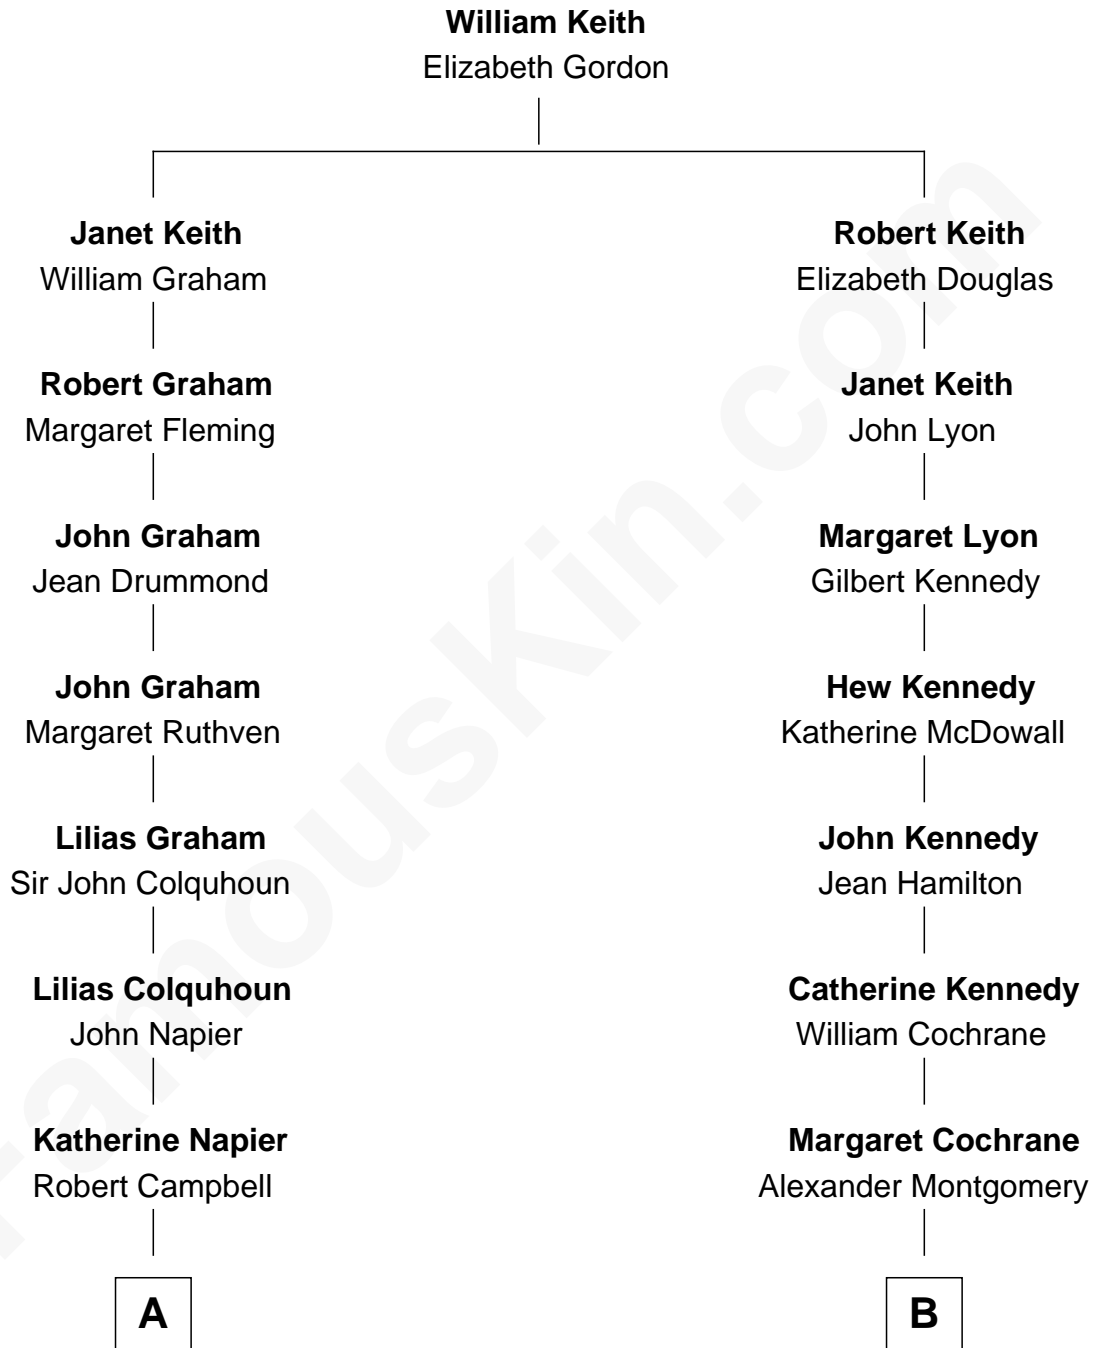

**FamousKin.com**  
**Relationship Chart of**  
**Tilda Swinton**  
*Movie Actress*

**14th cousin 2 times removed of**  
**Sir Winston Churchill**  
*Prime Minister of the United Kingdom*

**A**

**Lilias Campbell**

James Dunlop

**James Dunlop**

Henrietta Maxwell

**Henrietta Dunlop**

James Campbell

**Henrietta Campbell**

Archibald Swinton

**John Campbell Swinton**

Catherine Rannie

**Archibald Campbell Swinton**

Georgiana Caroline Sitwell

**George Sitwell Campbell Swinton**

Elizabeth Ebsworth

**Alan Henry Campbell Swinton**

Mariora Beatrice Evelyn Rochfort Alers-Hankey