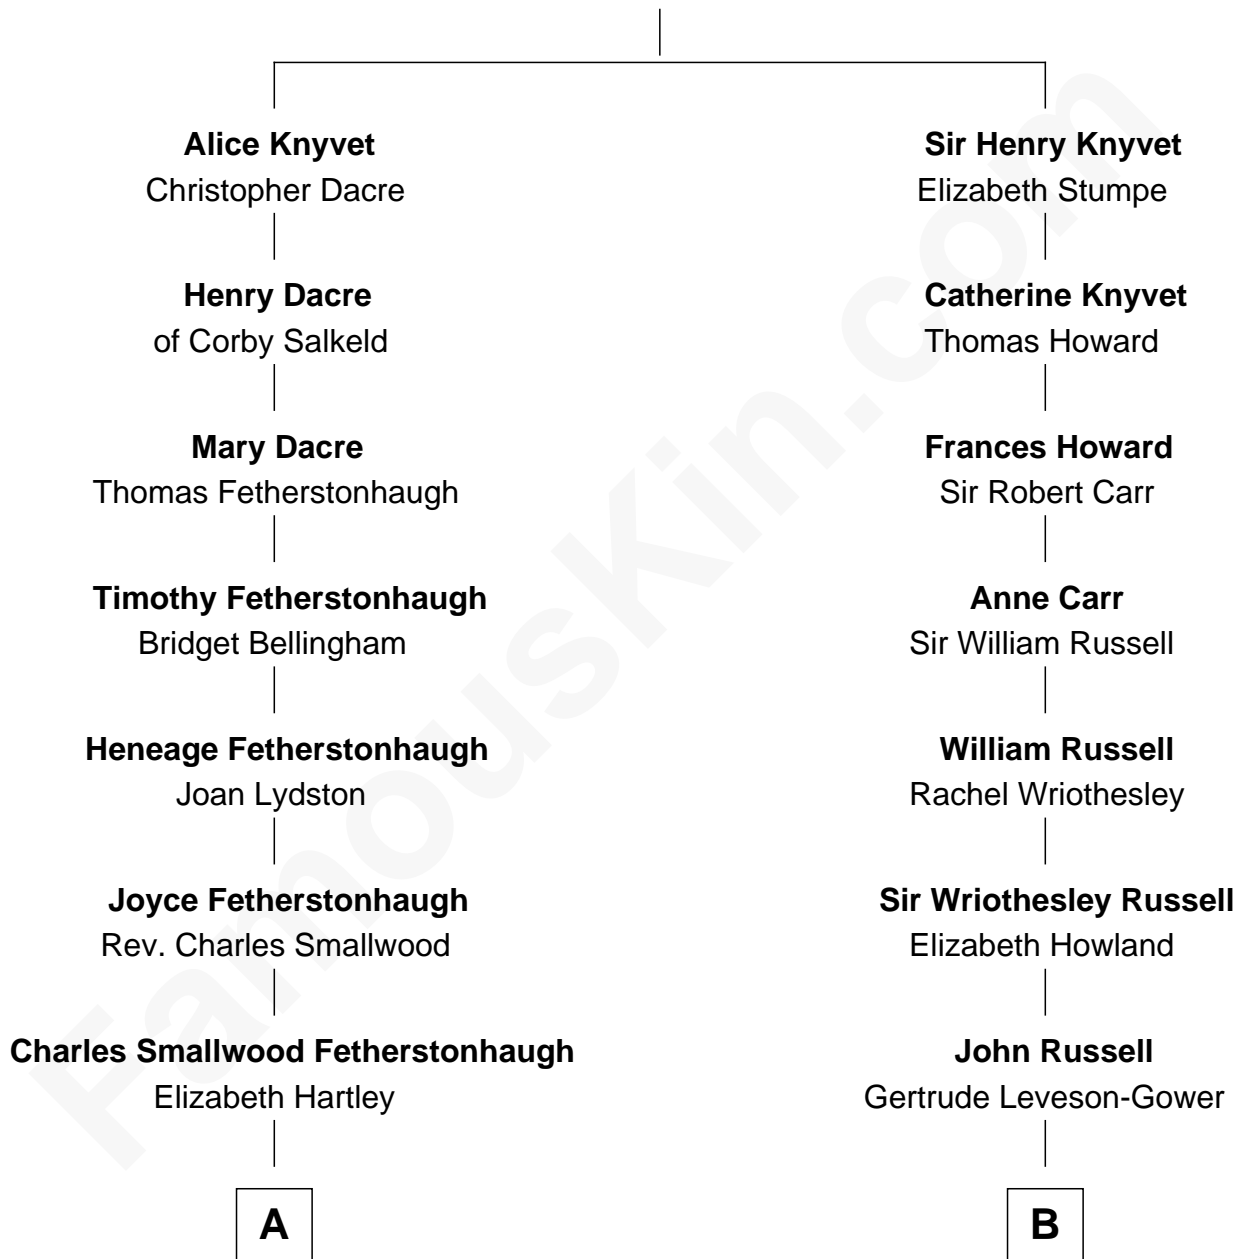

# FamousKin.com Relationship Chart of

**Tilda Swinton**

*Movie Actress*

12th cousin of

**Sir Winston Churchill**

*Prime Minister of the United Kingdom*

**Sir Henry Knyvet**

Anne Pickering

**A**

**Timothy Fetherstonhaugh**

Eliza Were Clarke

**Albany Fetherstonhaugh**

Evelyn Gertrude Astell

**Gertrude Clare Fetherstonhaugh**

Cecil George Herbert Alers-Hankey

**Mariora Beatrice Evelyn Rochfort Alers-Hankey**

Alan Henry Campbell Swinton

**Sir John Swinton**

Judith Balfour Killen

**Tilda Swinton**

*Movie Actress*

**B**

**Caroline Russell**

Sir George Spencer