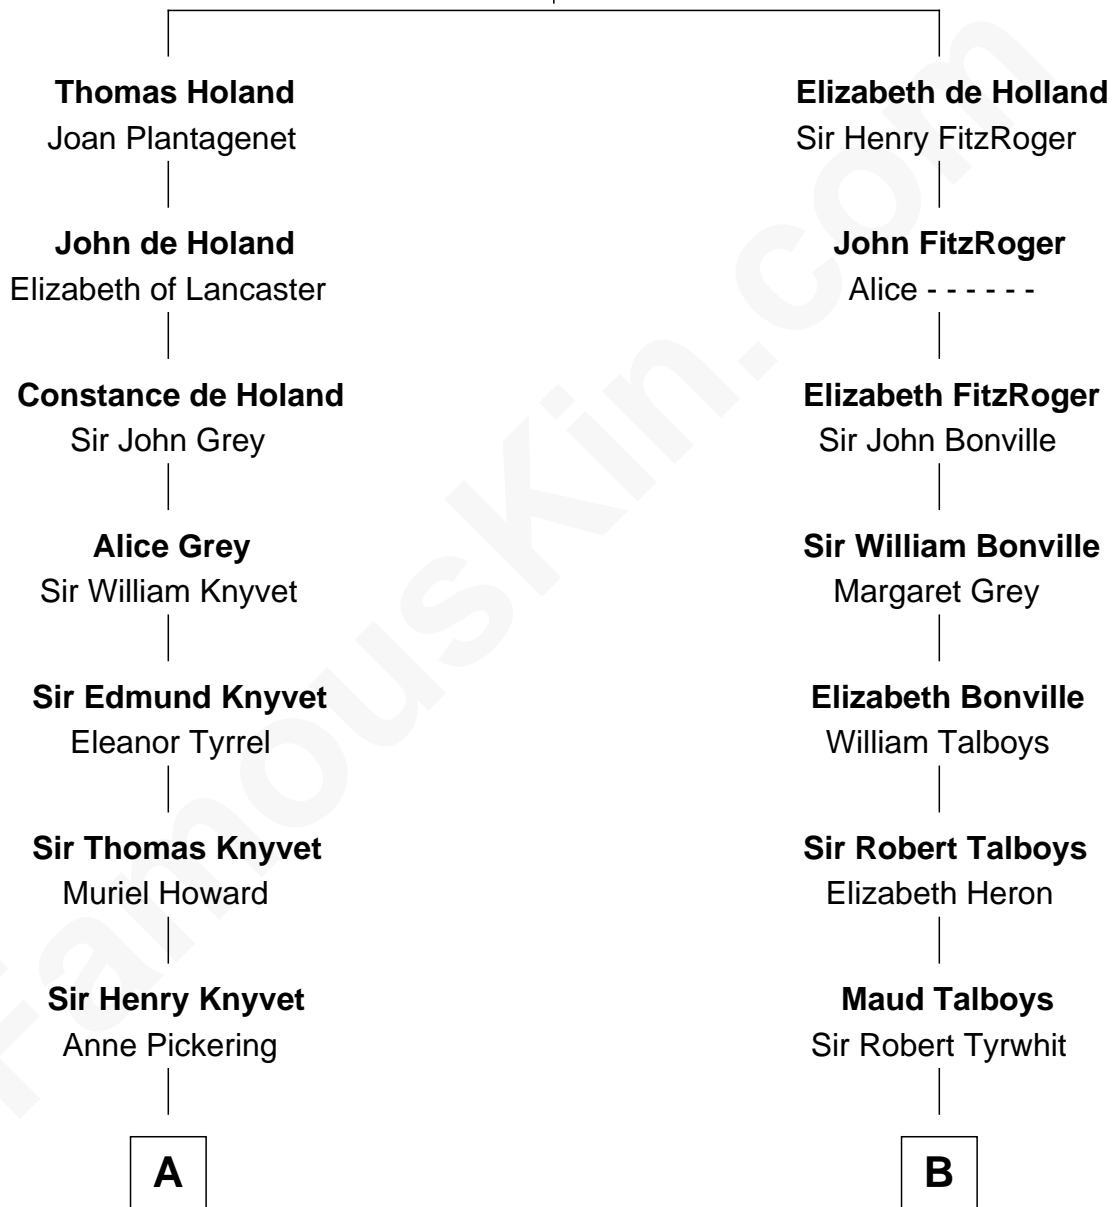

FamousKin.com Relationship Chart of

Tilda Swinton

Movie Actress

19th cousin 1 time removed of

Mitt Romney

70th Governor of Massachusetts

Sir Robert de Holland

Maude la Zouche

Charles Smallwood Fetherstonhaugh
Elizabeth Hartley

Timothy Fetherstonhaugh
Eliza Were Clarke

Albany Fetherstonhaugh
Evelyn Gertrude Astell

Gertrude Clare Fetherstonhaugh
Cecil George Herbert Alers-Hankey