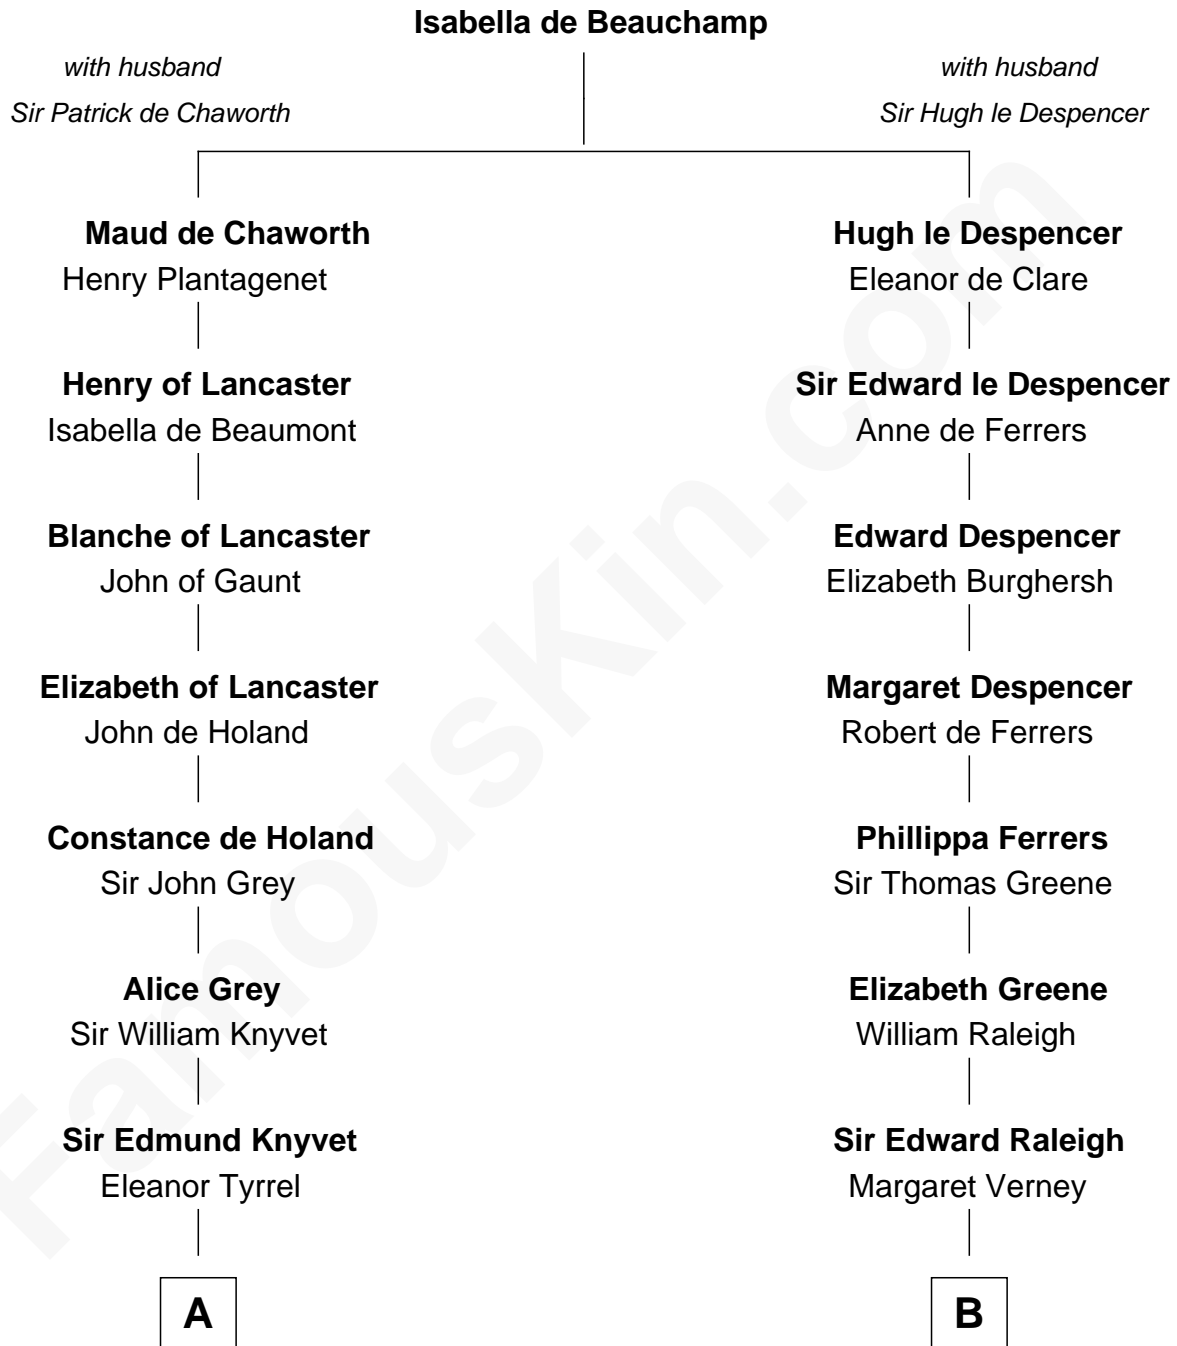

# FamousKin.com Relationship Chart of

**Tilda Swinton**

*Movie Actress*

21st cousin of

**George Romney**

*43rd Governor of Michigan*

**A**

**Sir Thomas Knyvet**  
Muriel Howard

**Sir Henry Knyvet**  
Anne Pickering

**Alice Knyvet**  
Christopher Dacre

**Henry Dacre**  
of Corby Salkeld

**Mary Dacre**  
Thomas Fetherstonhaugh

**Timothy Fetherstonhaugh**  
Bridget Bellingham

**Heneage Fetherstonhaugh**  
Joan Lydston