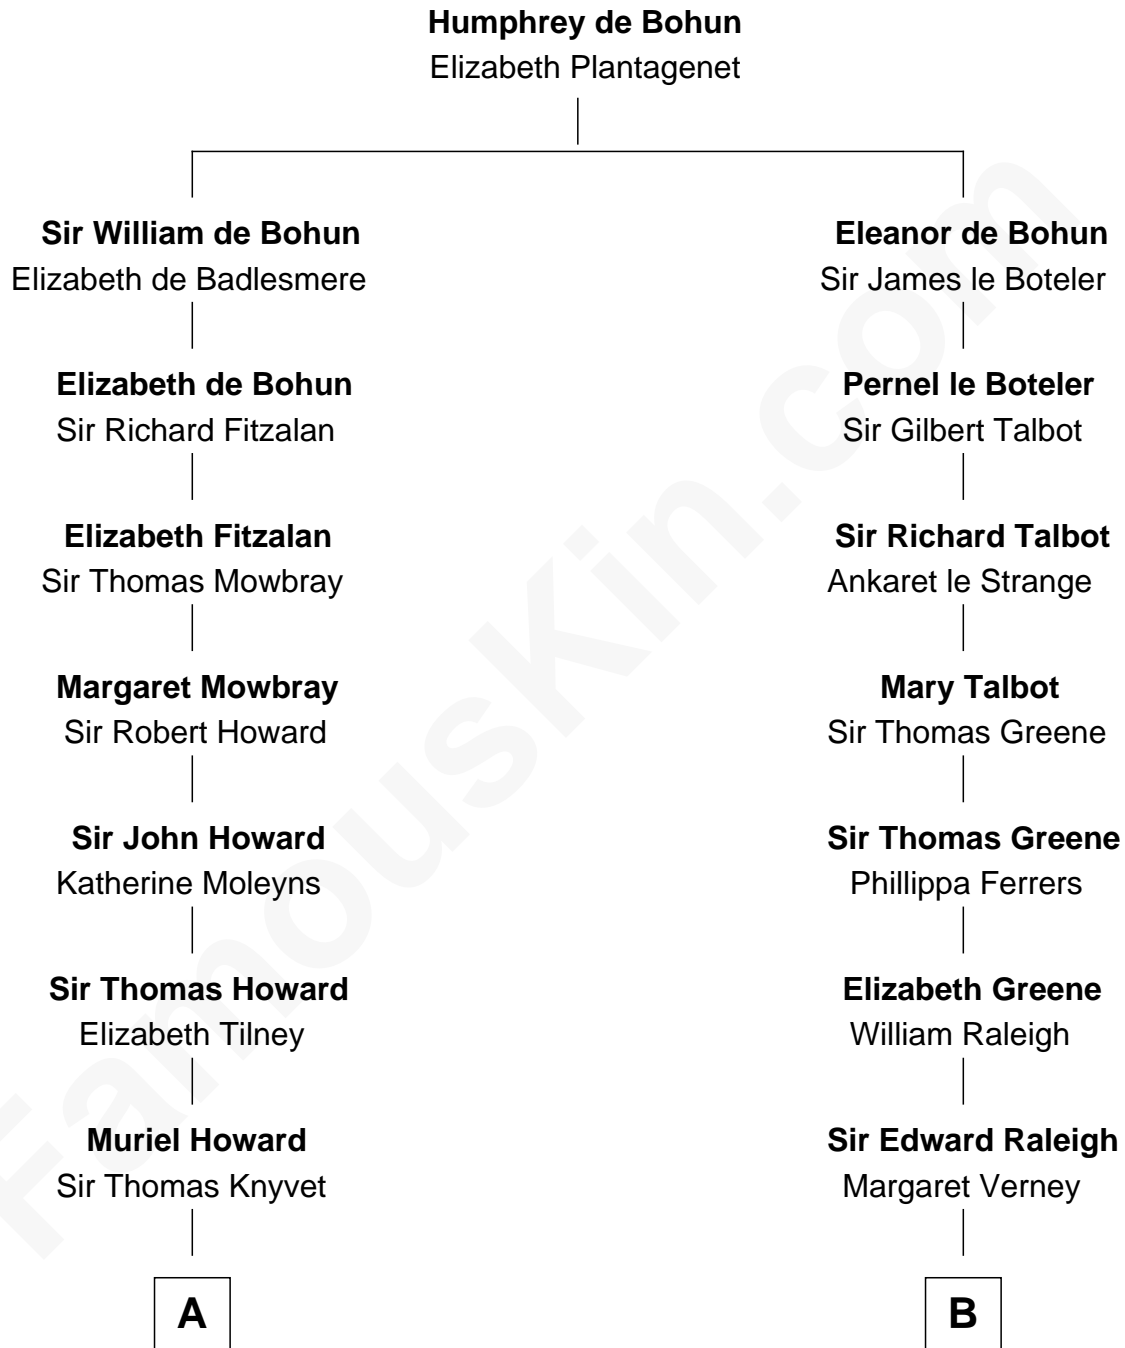

FamousKin.com
Relationship Chart of
Tilda Swinton
Movie Actress

20th cousin 1 time removed of
George Romney
43rd Governor of Michigan

A

Sir Henry Knyvet
Anne Pickering

Alice Knyvet
Christopher Dacre

Henry Dacre
of Corby Salkeld