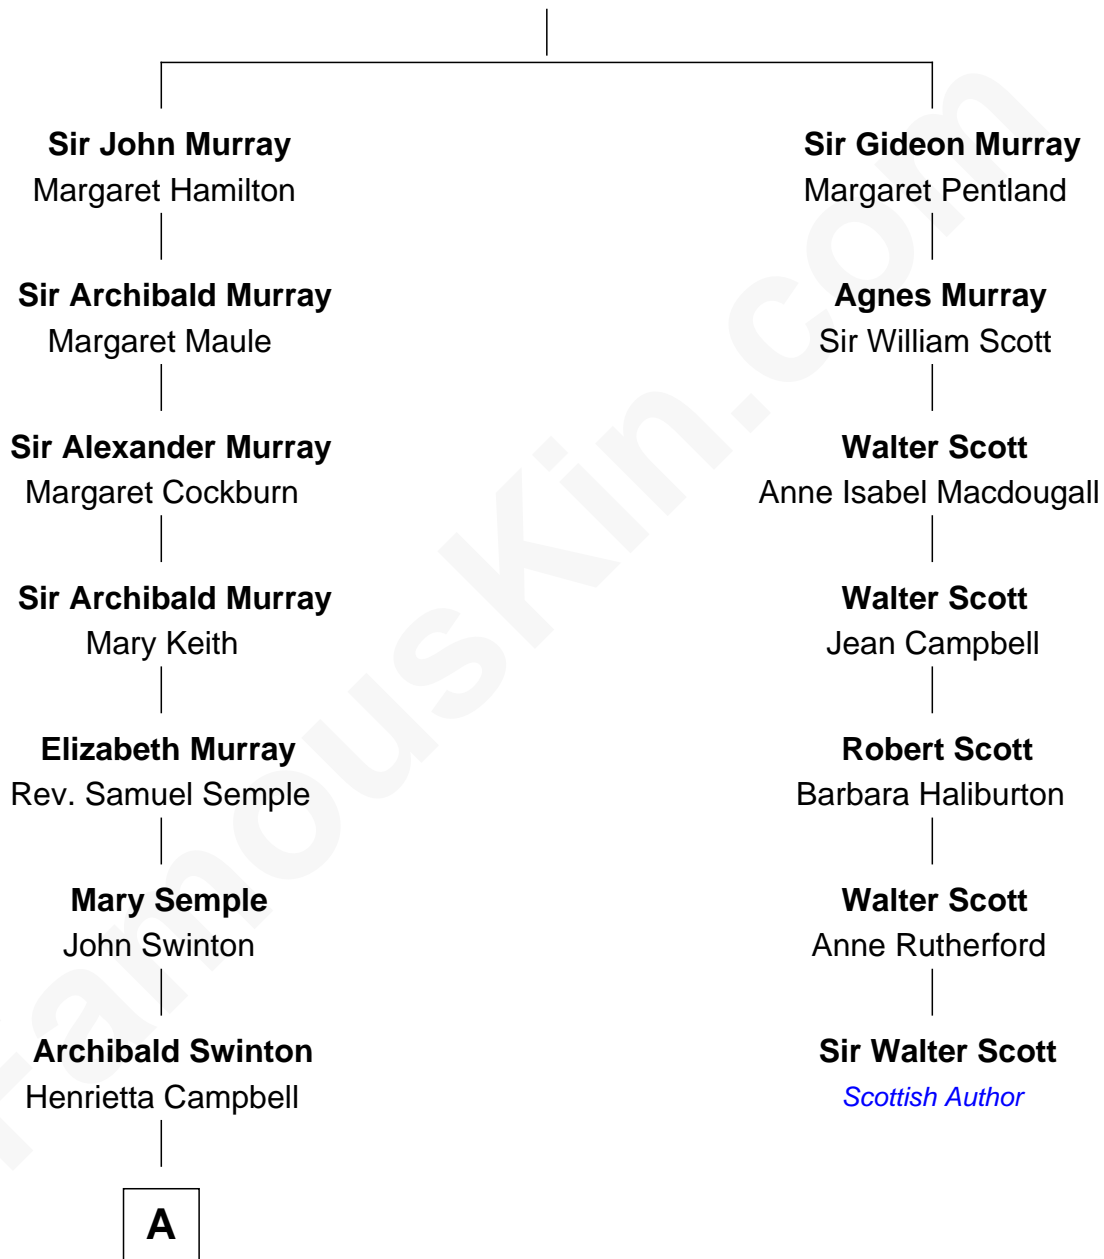

FamousKin.com Relationship Chart of

Tilda Swinton

Movie Actress

6th cousin 6 times removed of

Sir Walter Scott

Scottish Novelist, Poet and Historian

Andrew Murray

Grissel Beaton