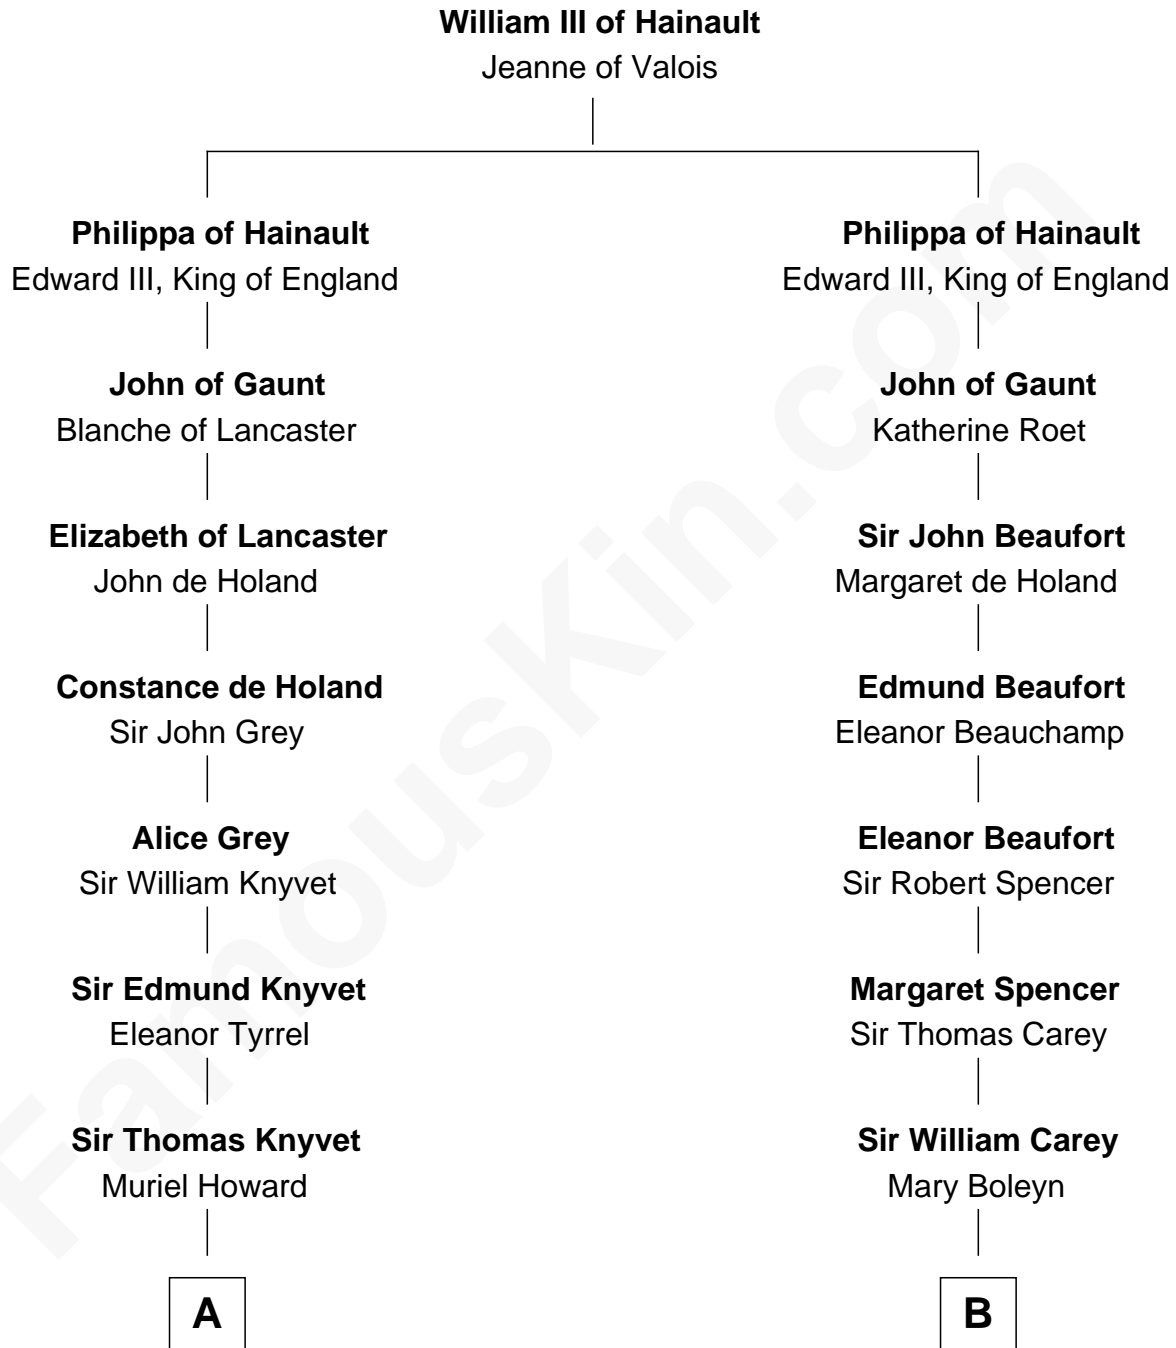

FamousKin.com
Relationship Chart of
Tilda Swinton
Movie Actress

18th cousin 2 times removed of

John D. Rockefeller
Founder of the Standard Oil Company

C

Gertrude Clare Fetherstonhaugh
Cecil George Herbert Alers-Hankey

Matoria Beatrice Evelyn Rochfort Alers-Hankey
Alan Henry Campbell Swinton

Sir John Swinton
Judith Balfour Killen

Tilda Swinton
Movie Actress

D

William Avery Rockefeller
Eliza Davison

John D. Rockefeller
Founder of the Standard Oil Company