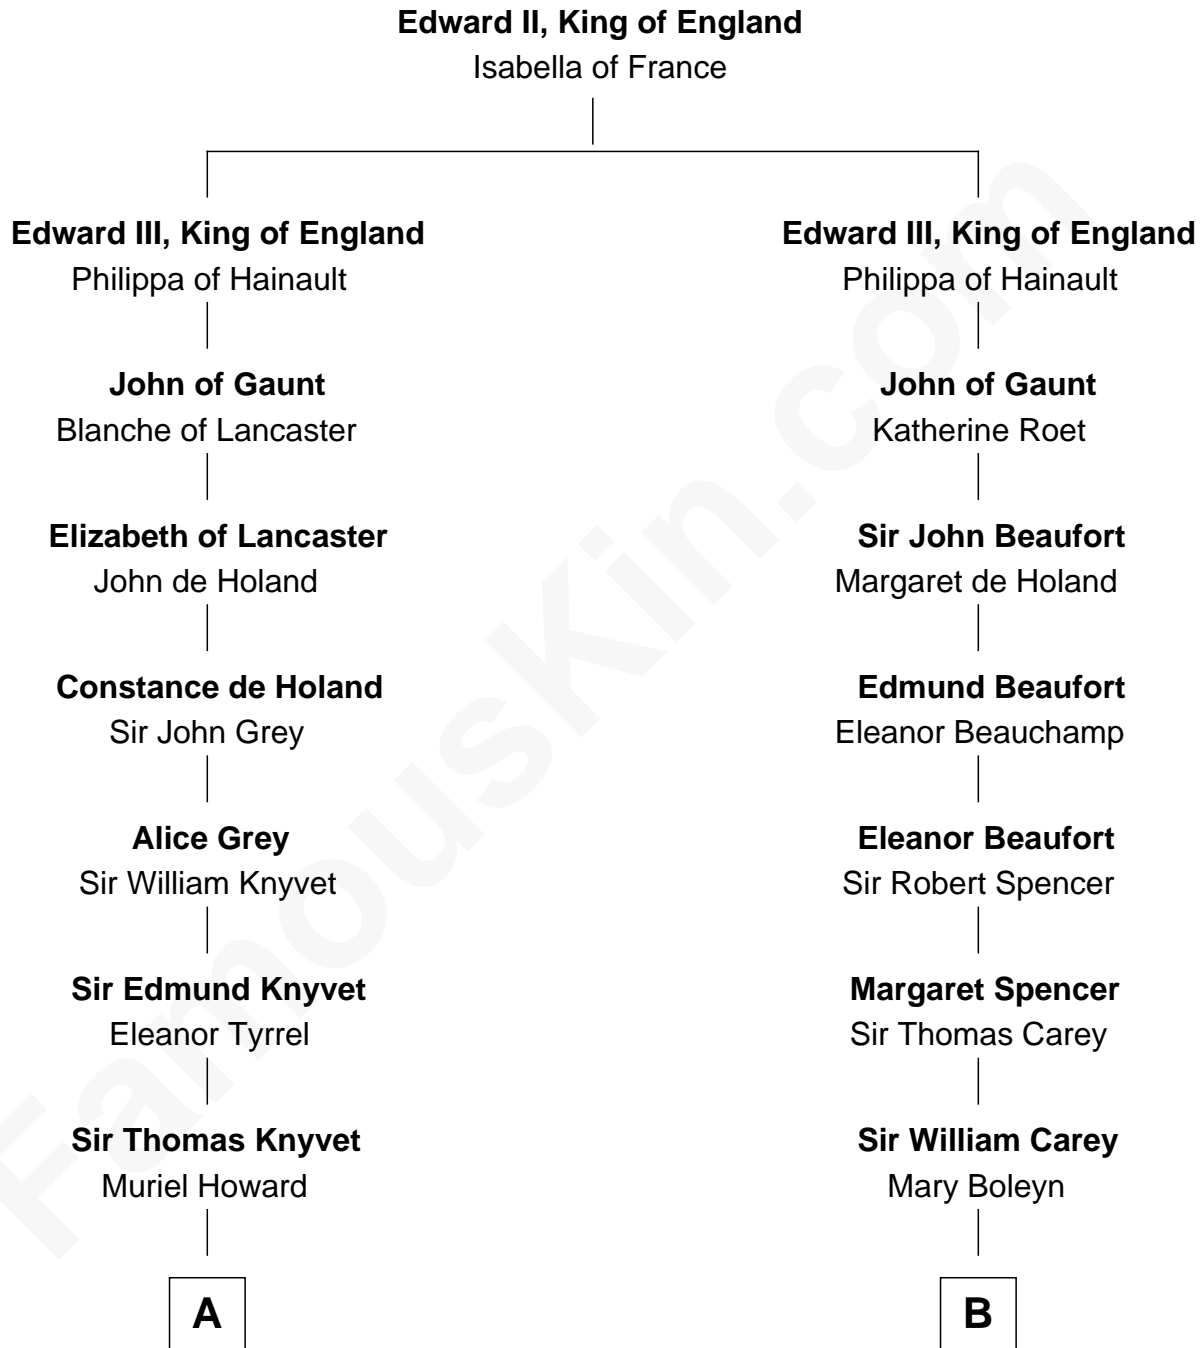

**FamousKin.com**  
**Relationship Chart of**  
**Tilda Swinton**  
*Movie Actress*

18th cousin 2 times removed of

**John D. Rockefeller**  
*Founder of the Standard Oil Company*

**C**

**Gertrude Clare Fetherstonhaugh**  
Cecil George Herbert Alers-Hankey

**Matoria Beatrice Evelyn Rochfort Alers-Hankey**  
Alan Henry Campbell Swinton

**Sir John Swinton**  
Judith Balfour Killen

**Tilda Swinton**  
*Movie Actress*

**D**

**William Avery Rockefeller**  
Eliza Davison