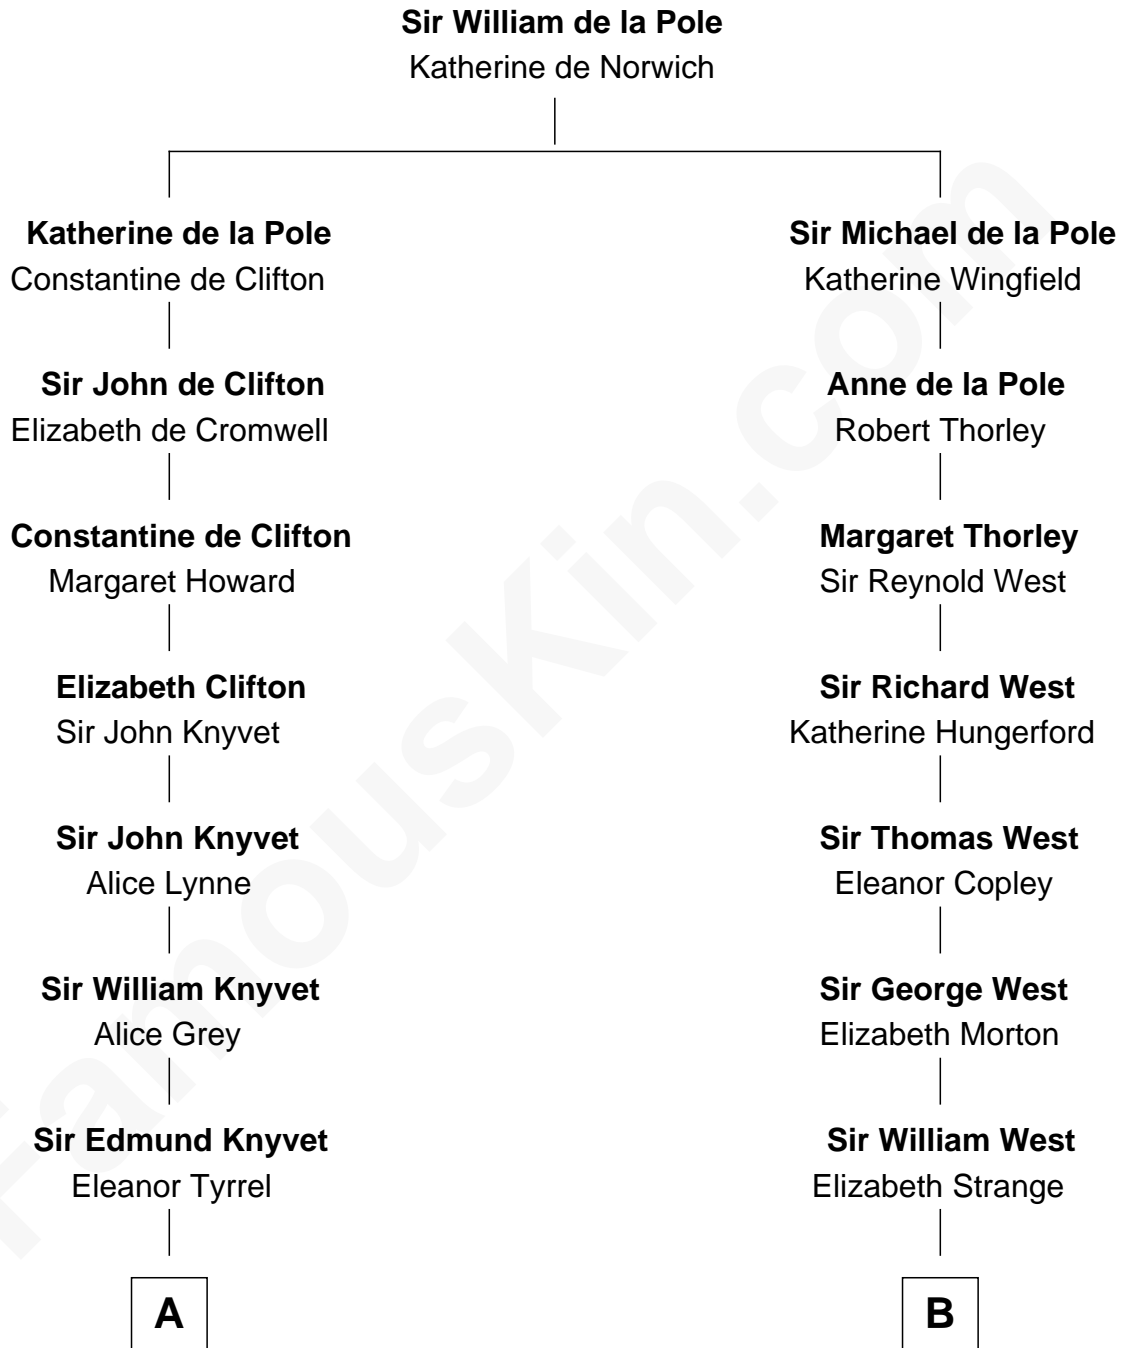

FamousKin.com
Relationship Chart of
Tilda Swinton
Movie Actress

17th cousin 4 times removed of

John D. Rockefeller
Founder of the Standard Oil Company

A

Sir Thomas Knyvet
Muriel Howard

Sir Henry Knyvet
Anne Pickering