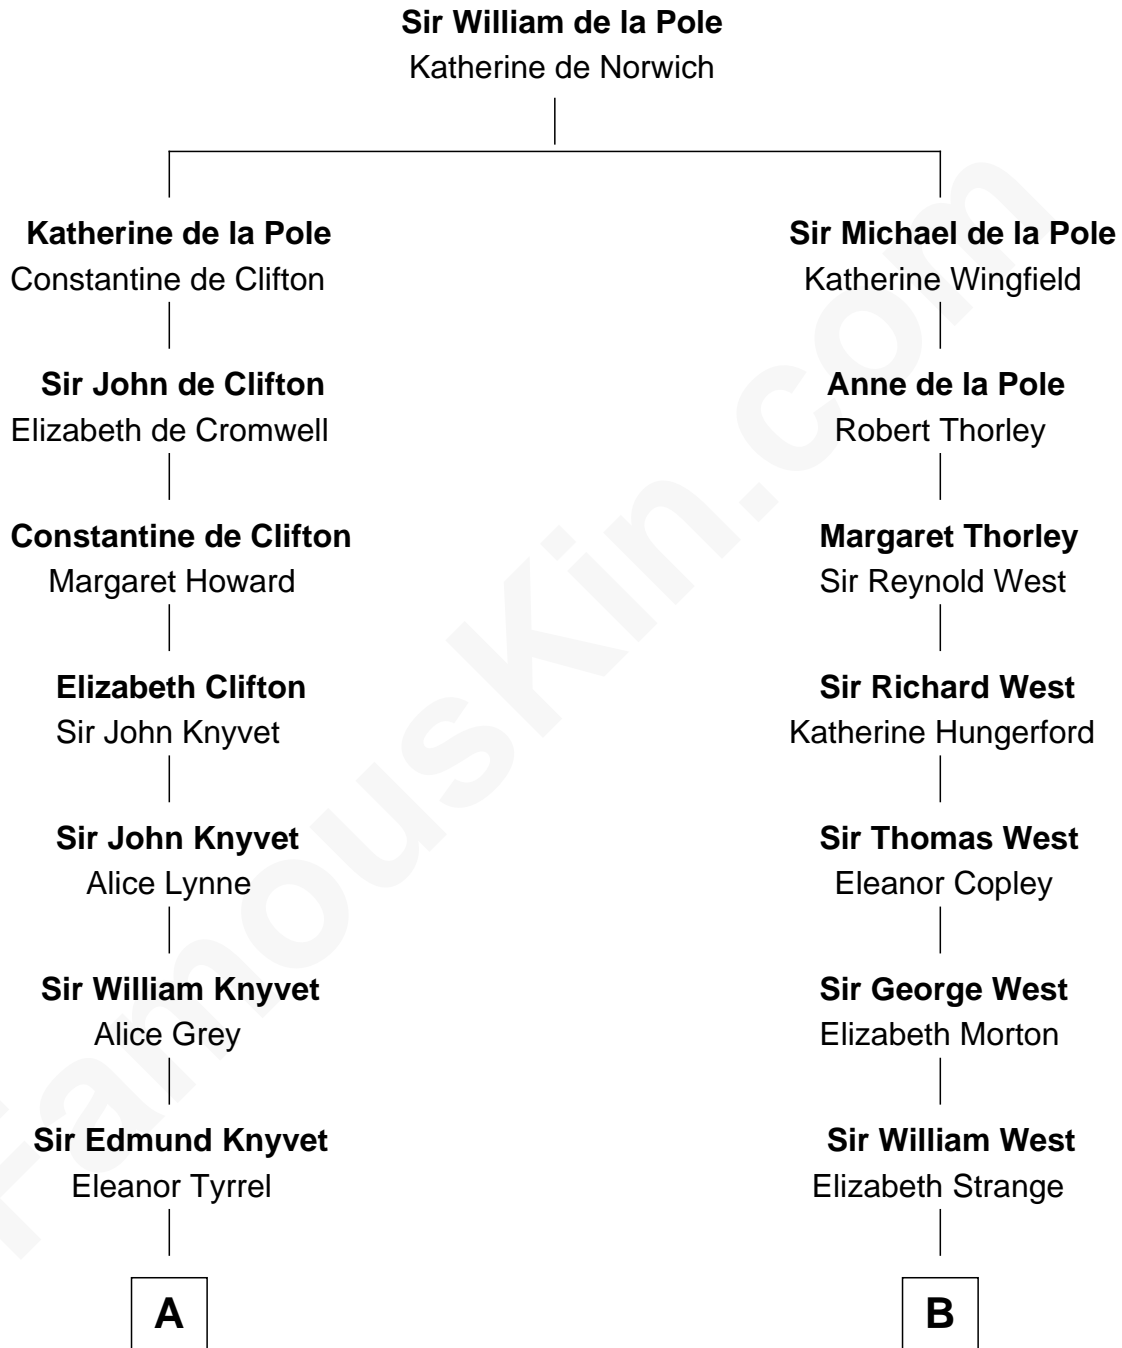

FamousKin.com
Relationship Chart of
Tilda Swinton
Movie Actress

19th cousin 2 times removed of

Nelson Rockefeller
41st U.S. Vice-President

C

Albany Fetherstonhaugh

Evelyn Gertrude Astell

Gertrude Clare Fetherstonhaugh

Cecil George Herbert Alers-Hankey

Mariora Beatrice Evelyn Rochfort Alers-Hankey

Alan Henry Campbell Swinton

Sir John Swinton

Judith Balfour Killen

Tilda Swinton

Movie Actress

D