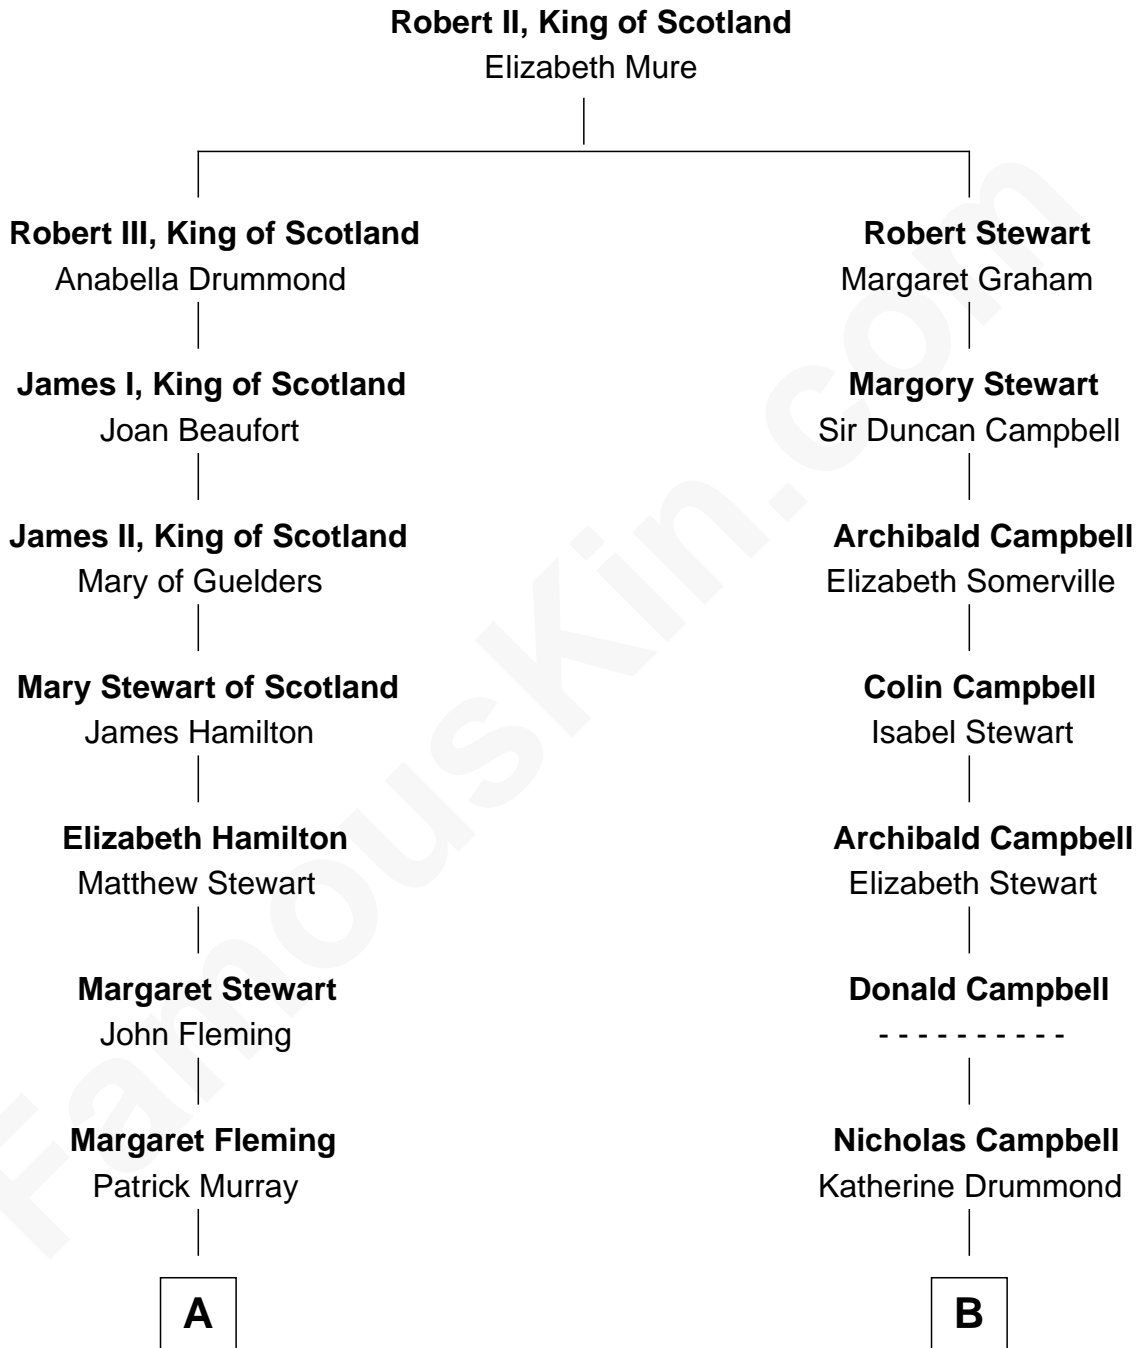

**FamousKin.com**  
**Relationship Chart of**  
**Tilda Swinton**  
*Movie Actress*

16th cousin 4 times removed of  
**Emily Post**  
*American Author on Etiquette*

**C**

George Sitwell Campbell Swinton

Elizabeth Ebsworth

Alan Henry Campbell Swinton

Mariora Beatrice Evelyn Rochfort Alers-Hankey

Sir John Swinton

Judith Balfour Killen

**Tilda Swinton**

*Movie Actress*

FamousKin.com