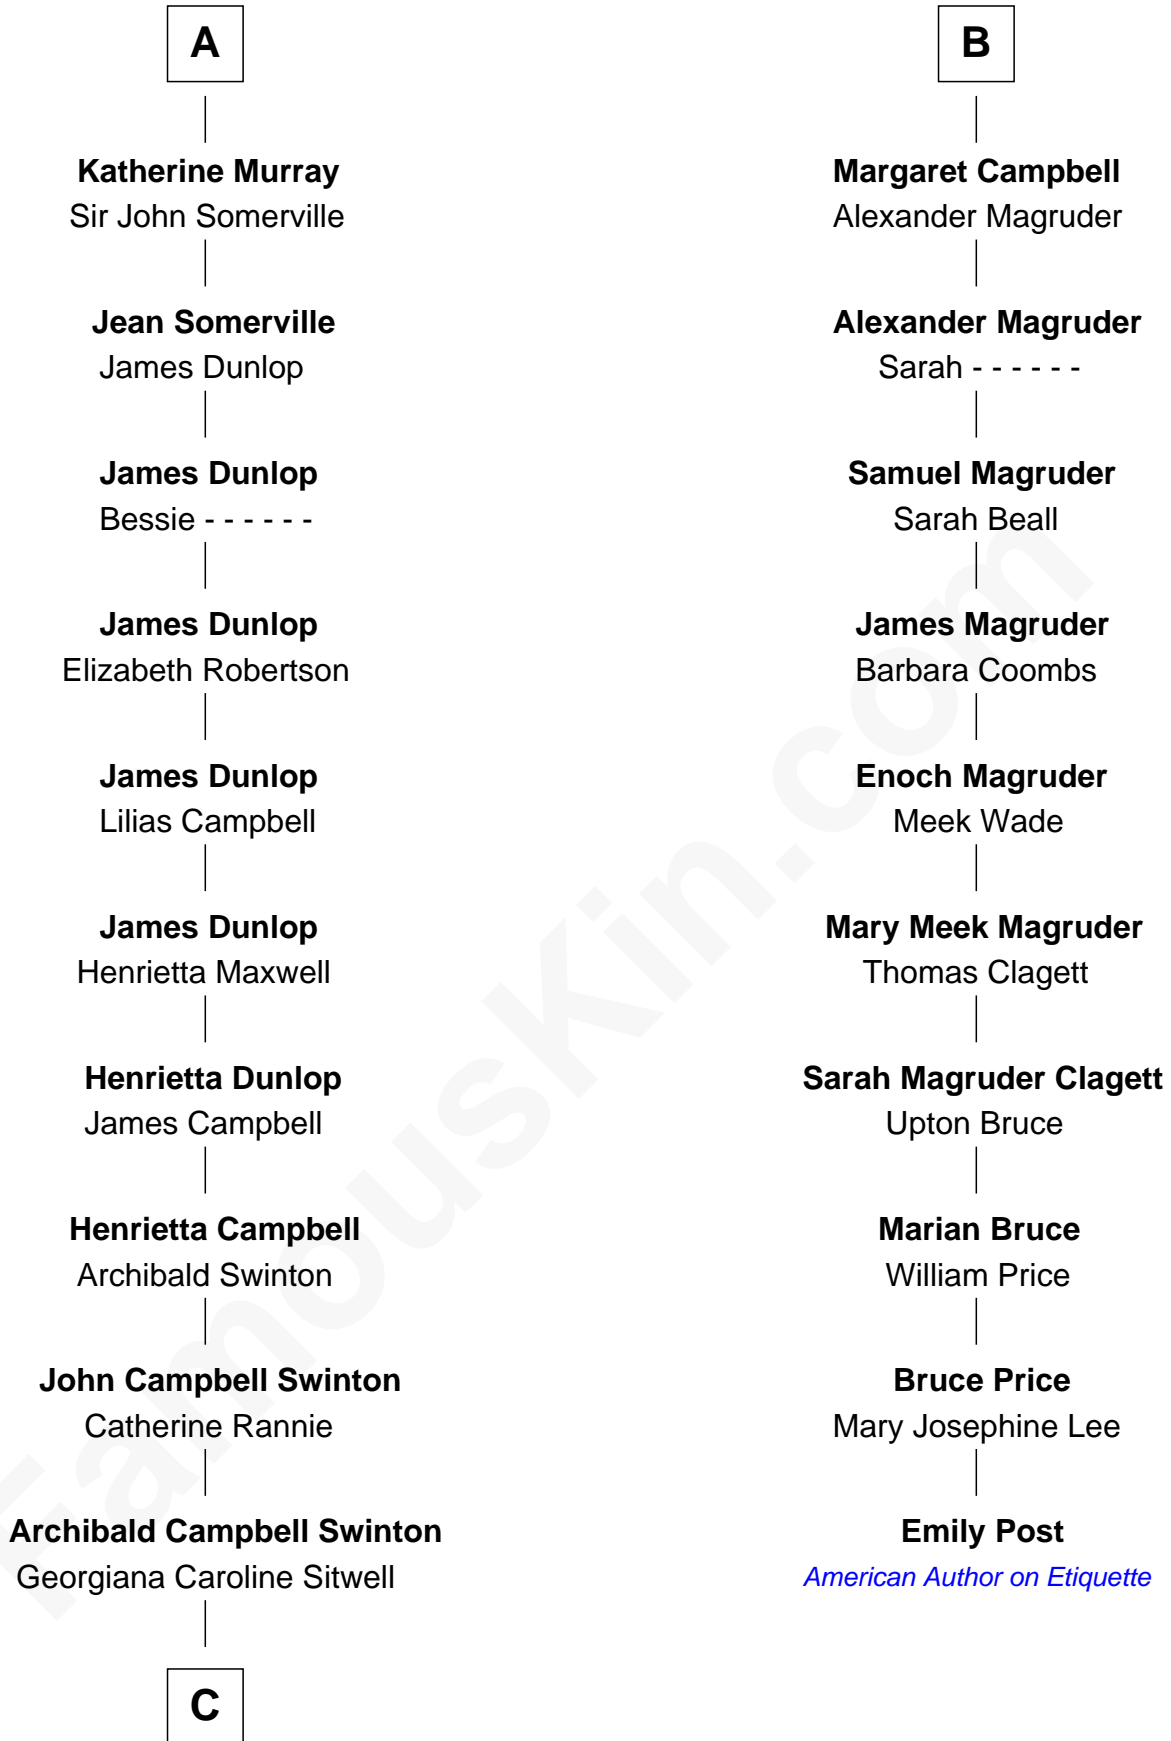

**FamousKin.com**  
**Relationship Chart of**  
**Tilda Swinton**  
*Movie Actress*

16th cousin 4 times removed of  
**Emily Post**  
*American Author on Etiquette*

**C**

George Sitwell Campbell Swinton

Elizabeth Ebsworth

Alan Henry Campbell Swinton

Mariora Beatrice Evelyn Rochfort Alers-Hankey

Sir John Swinton

Judith Balfour Killen

**Tilda Swinton**

*Movie Actress*

FamousKin.com