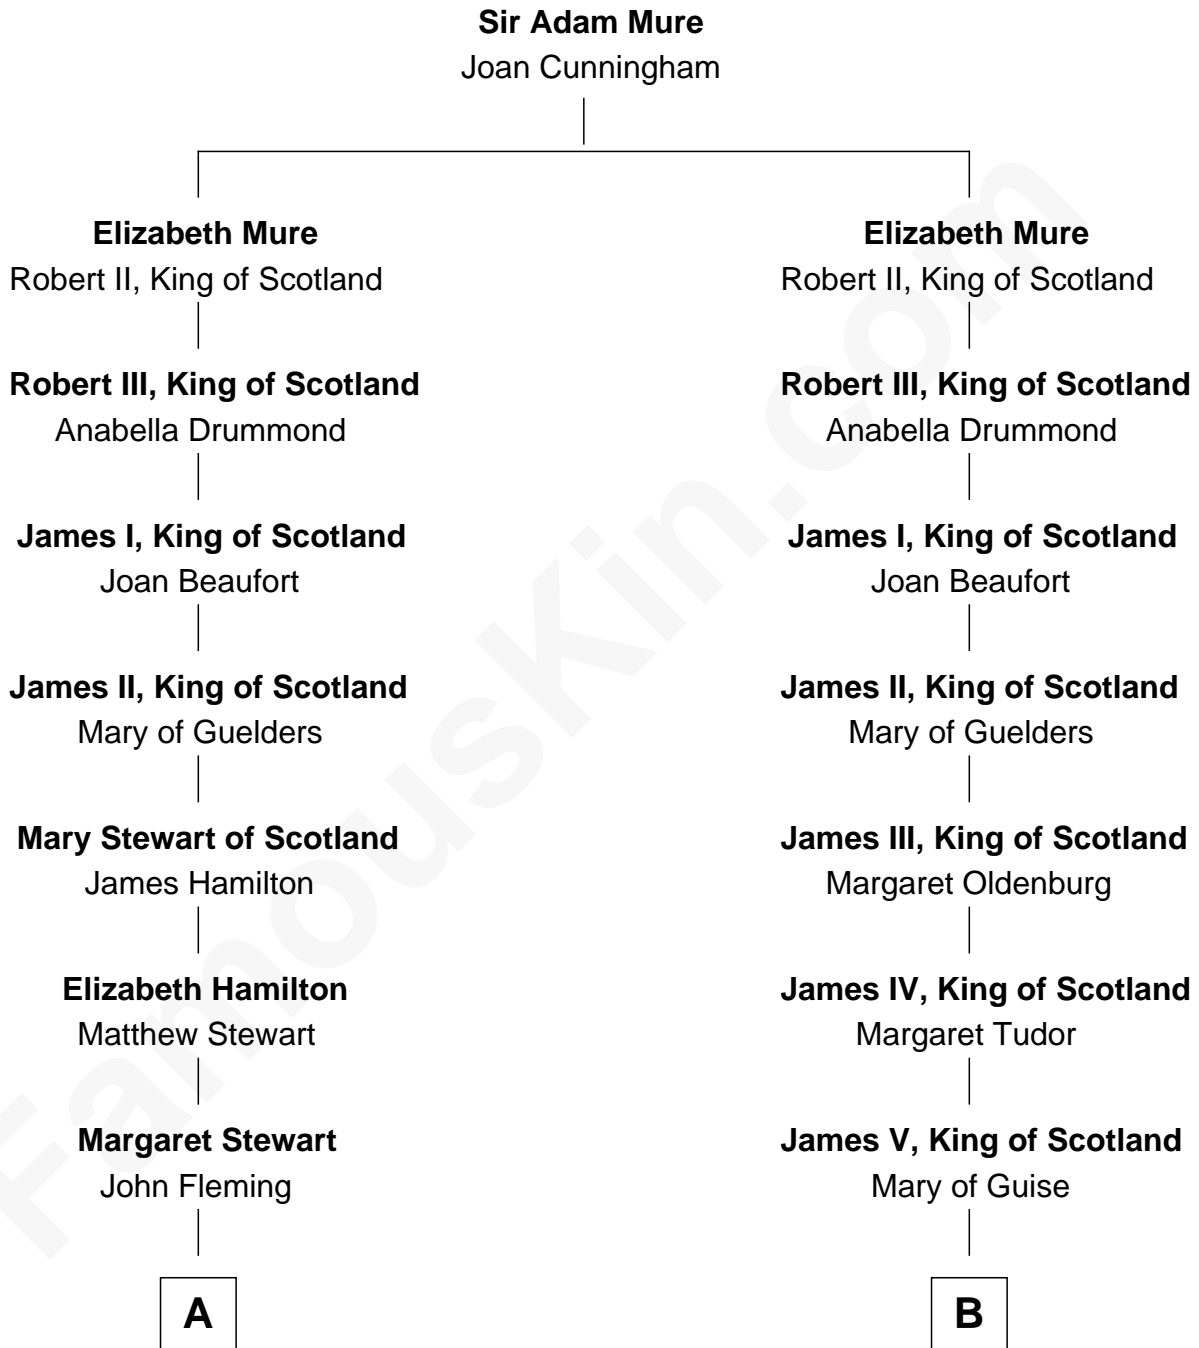

FamousKin.com
Relationship Chart of
Tilda Swinton
Movie Actress

20th cousin 1 time removed of

Camilla Parker Bowles
Queen Consort of the United Kingdom

C

Archibald Campbell Swinton

Georgiana Caroline Sitwell

George Sitwell Campbell Swinton

Elizabeth Ebsworth

Alan Henry Campbell Swinton

Mariora Beatrice Evelyn Rochfort Alers-Hankey

Sir John Swinton

Judith Balfour Killen

Tilda Swinton

Movie Actress