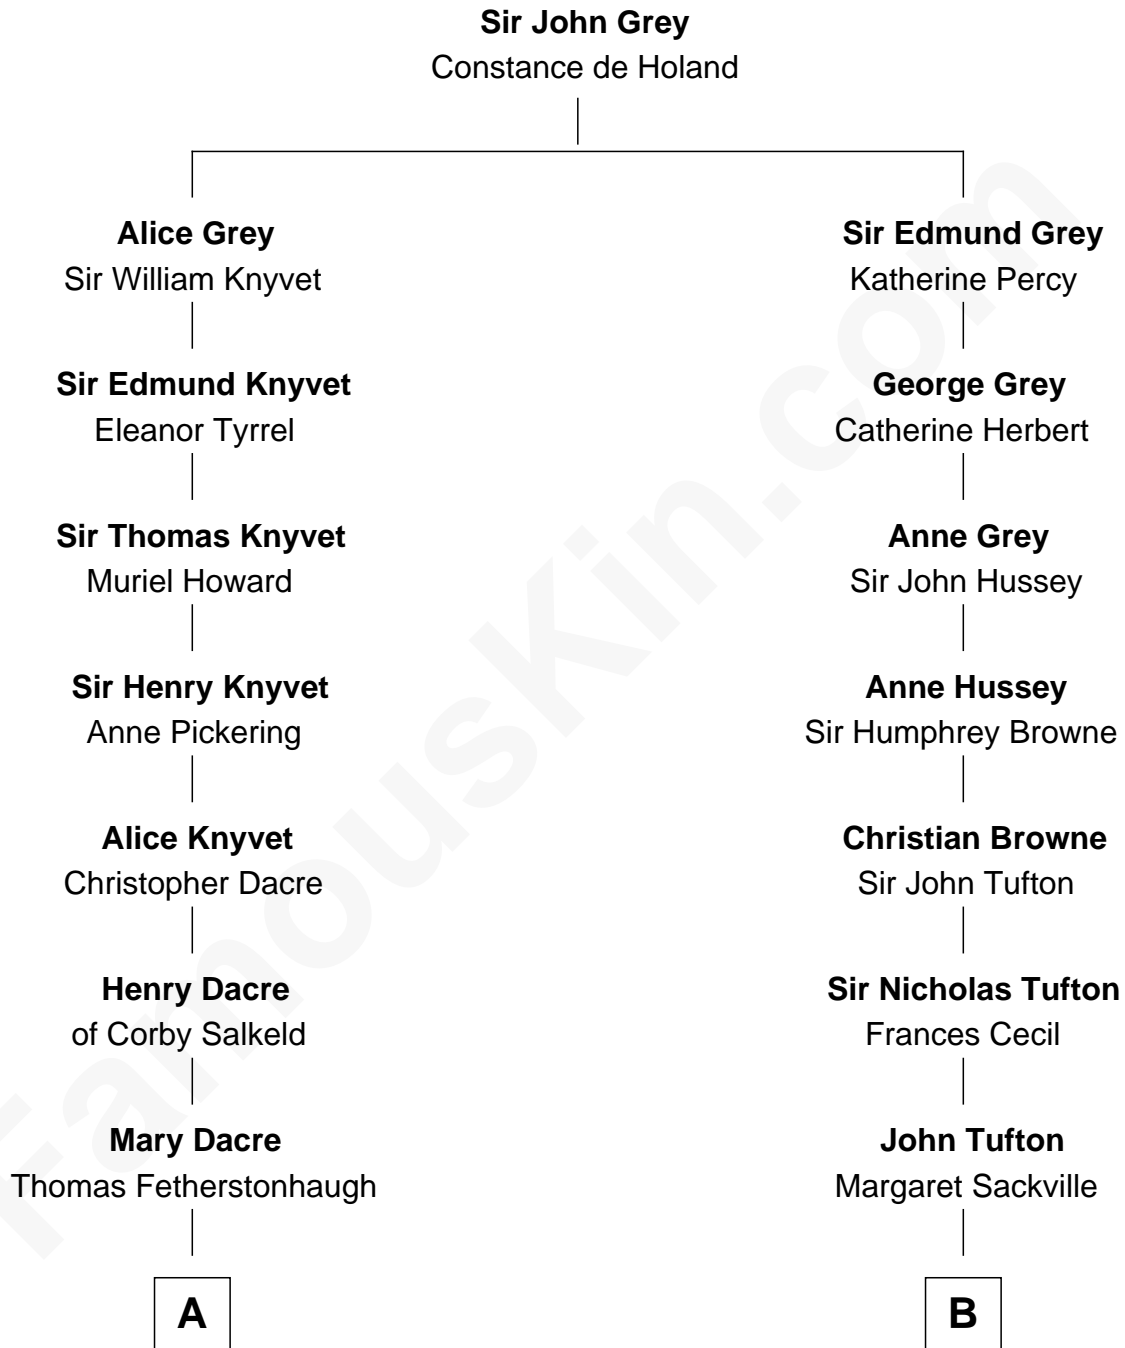

# FamousKin.com Relationship Chart of

**Tilda Swinton**

*Movie Actress*

16th cousin of

**Camilla Parker Bowles**

*Queen Consort of the United Kingdom*

**A**

**Timothy Fetherstonhaugh**

Bridget Bellingham

**Heneage Fetherstonhaugh**

Joan Lydston

**Joyce Fetherstonhaugh**

Rev. Charles Smallwood

**Charles Smallwood Fetherstonhaugh**

Elizabeth Hartley

**Timothy Fetherstonhaugh**

Eliza Were Clarke

**Albany Fetherstonhaugh**

Evelyn Gertrude Astell

**Gertrude Clare Fetherstonhaugh**

Cecil George Herbert Alers-Hankey

**Mariora Beatrice Evelyn Rochfort Alers-Hankey**

Alan Henry Campbell Swinton