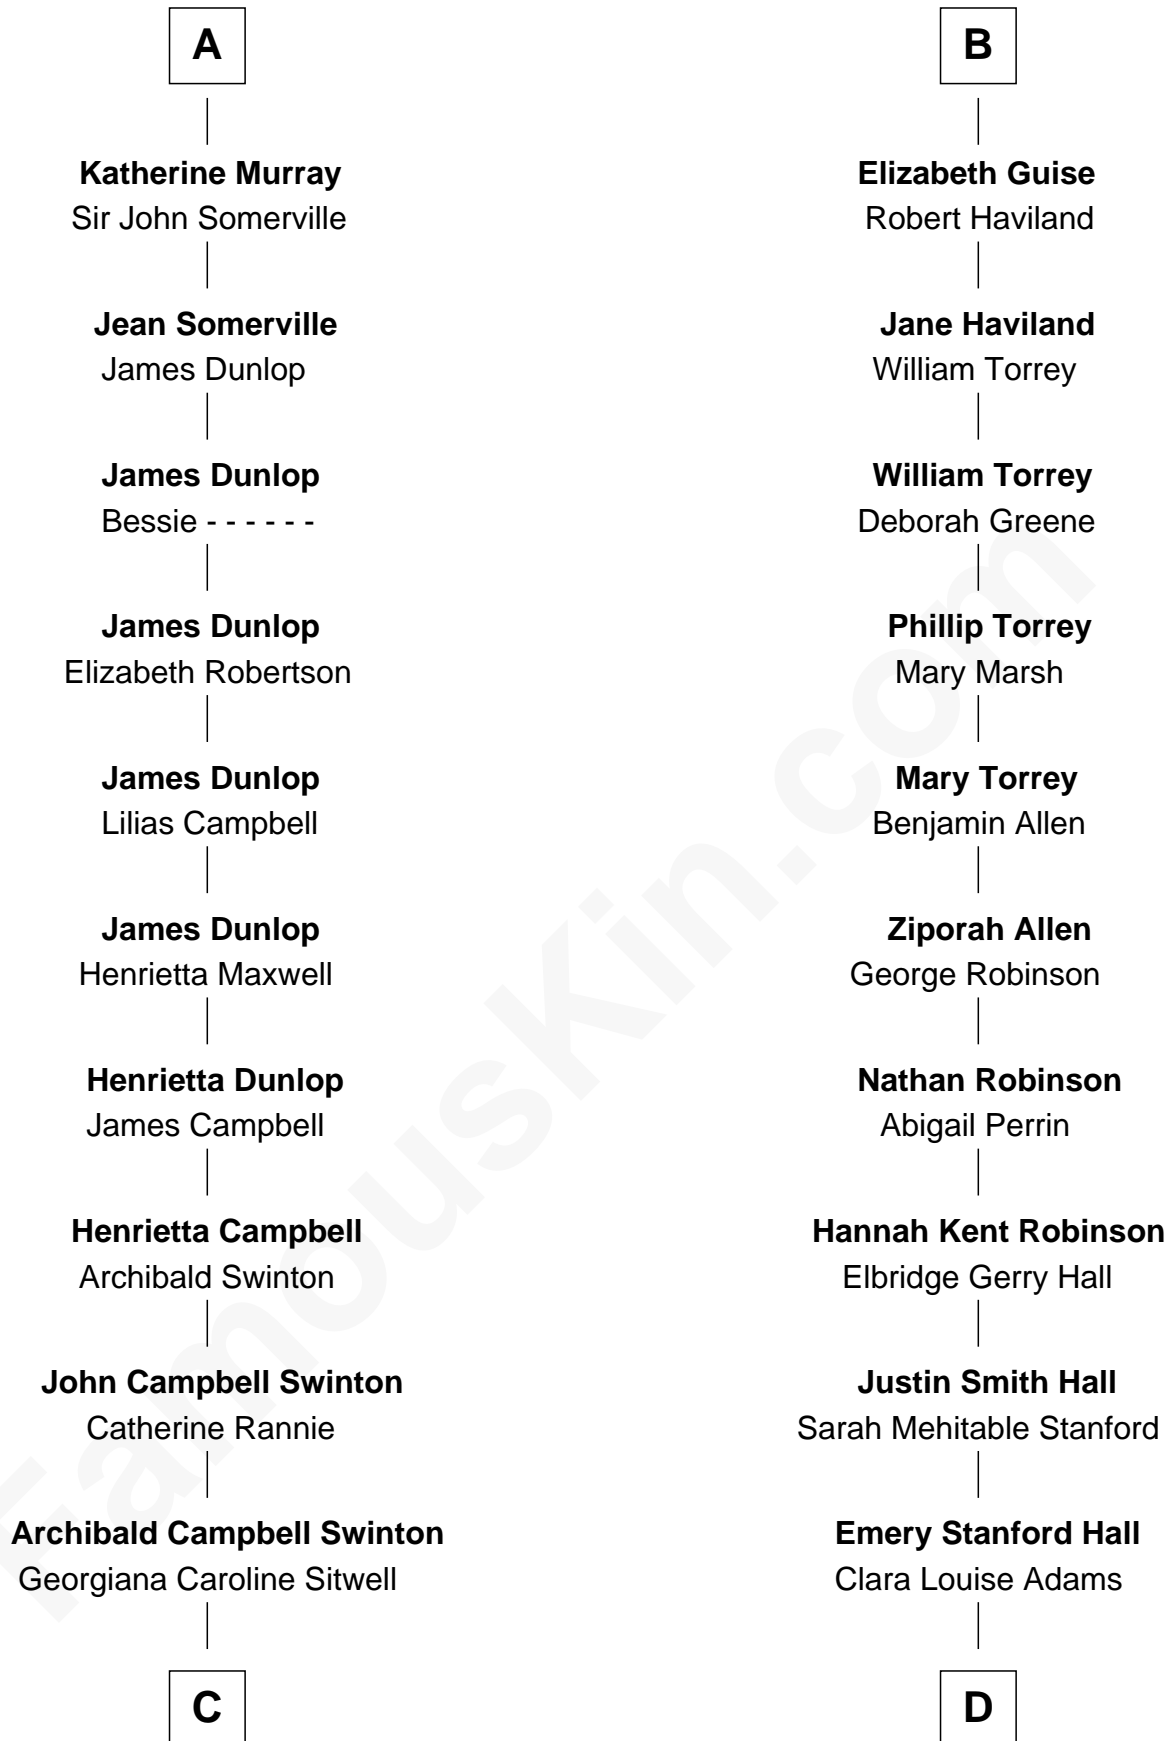

FamousKin.com Relationship Chart of

Tilda Swinton

Movie Actress

18th cousin 2 times removed of

Raquel Welch

Movie Actress

Katherine Roet

John of Gaunt

C

George Sitwell Campbell Swinton

Elizabeth Ebsworth

Alan Henry Campbell Swinton

Mariora Beatrice Evelyn Rochfort Alers-Hankey

Sir John Swinton

Judith Balfour Killen

Tilda Swinton