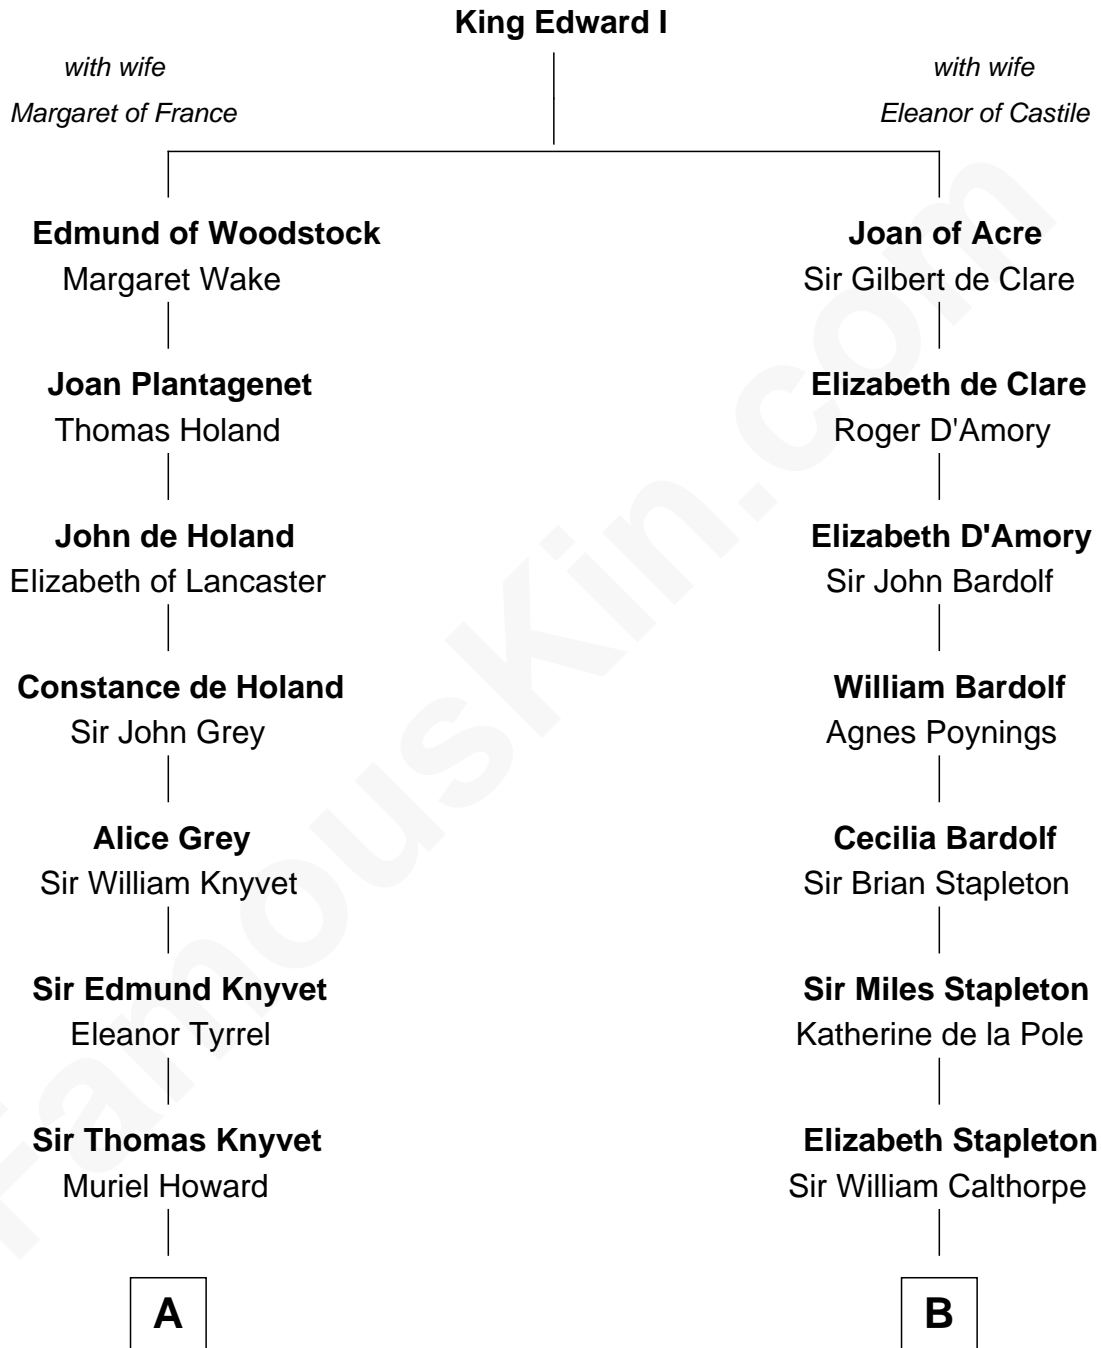

FamousKin.com Relationship Chart of

Tilda Swinton

Movie Actress

20th cousin 1 time removed of

Jesse James

Outlaw, Bank Robber, Murderer

C

Gertrude Clare Fetherstonhaugh
Cecil George Herbert Alers-Hankey

Matoria Beatrice Evelyn Rochfort Alers-Hankey
Alan Henry Campbell Swinton

Sir John Swinton
Judith Balfour Killen

Tilda Swinton
Movie Actress

D

Rachel Dorsey
Anthony Lindsay

Anthony Lindsay
Ailsey Cole

Sarah Lindsay
James Cole

Zerelda Elizabeth Cole
Robert Sallee James

Jesse James
Outlaw, Bank Robber, Murderer