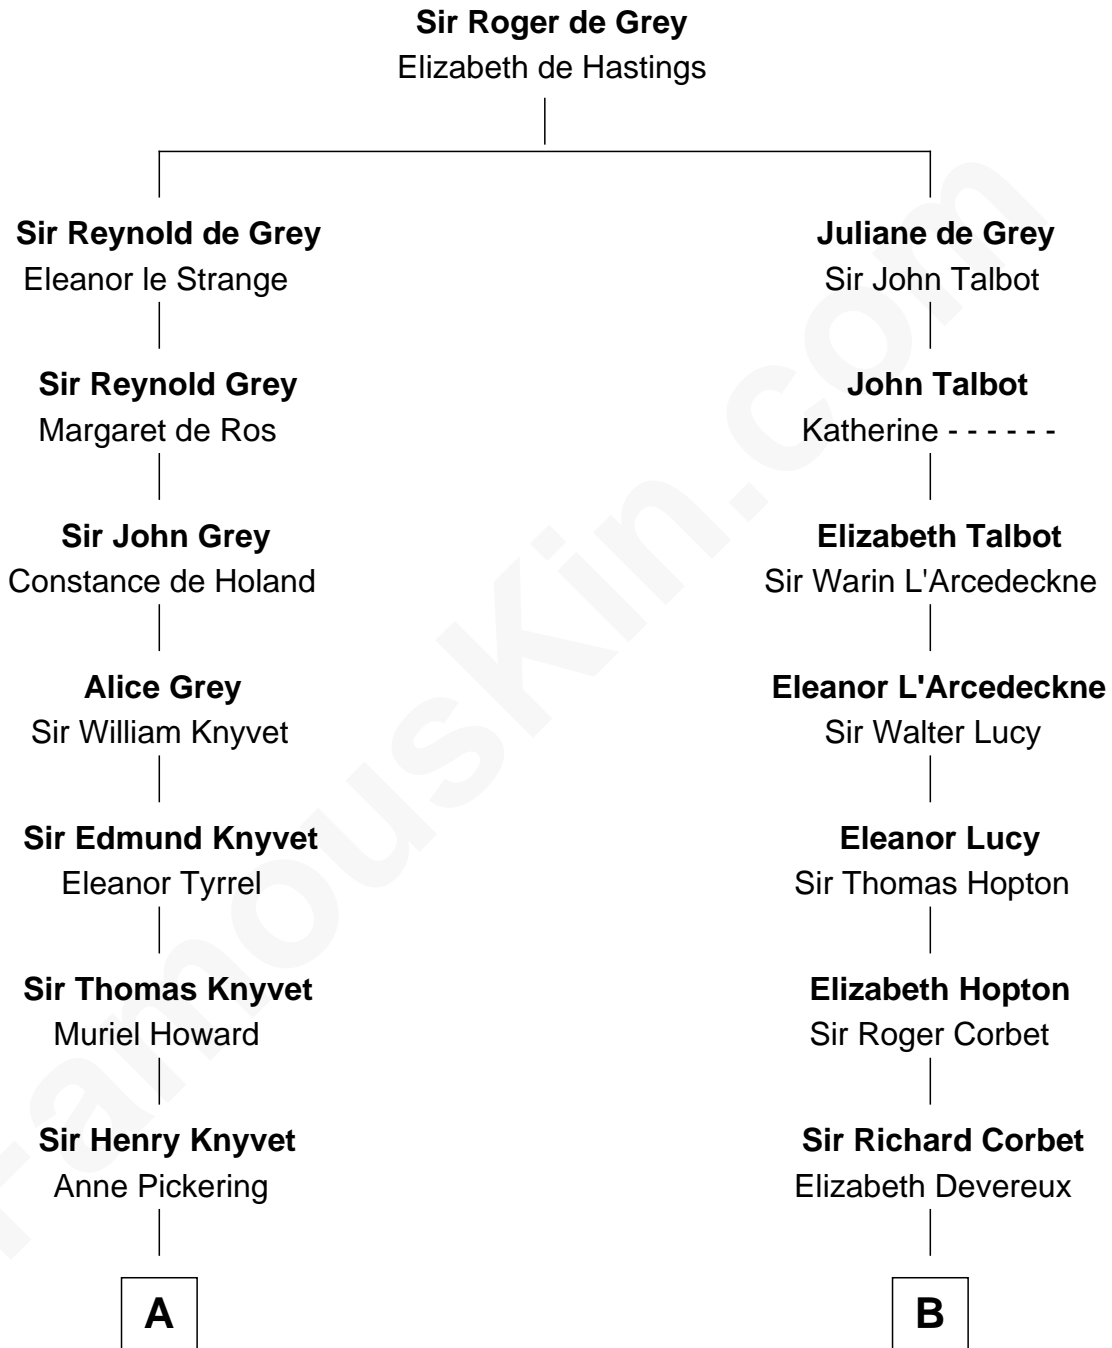

FamousKin.com Relationship Chart of

Tilda Swinton

Movie Actress

19th cousin of

Grover Cleveland

22nd and 24th U.S. President

C

Mariora Beatrice Evelyn Rochfort Alers-Hankey

Alan Henry Campbell Swinton

Sir John Swinton

Judith Balfour Killen

Tilda Swinton

Movie Actress

D

William Cleveland

Margaret Falley