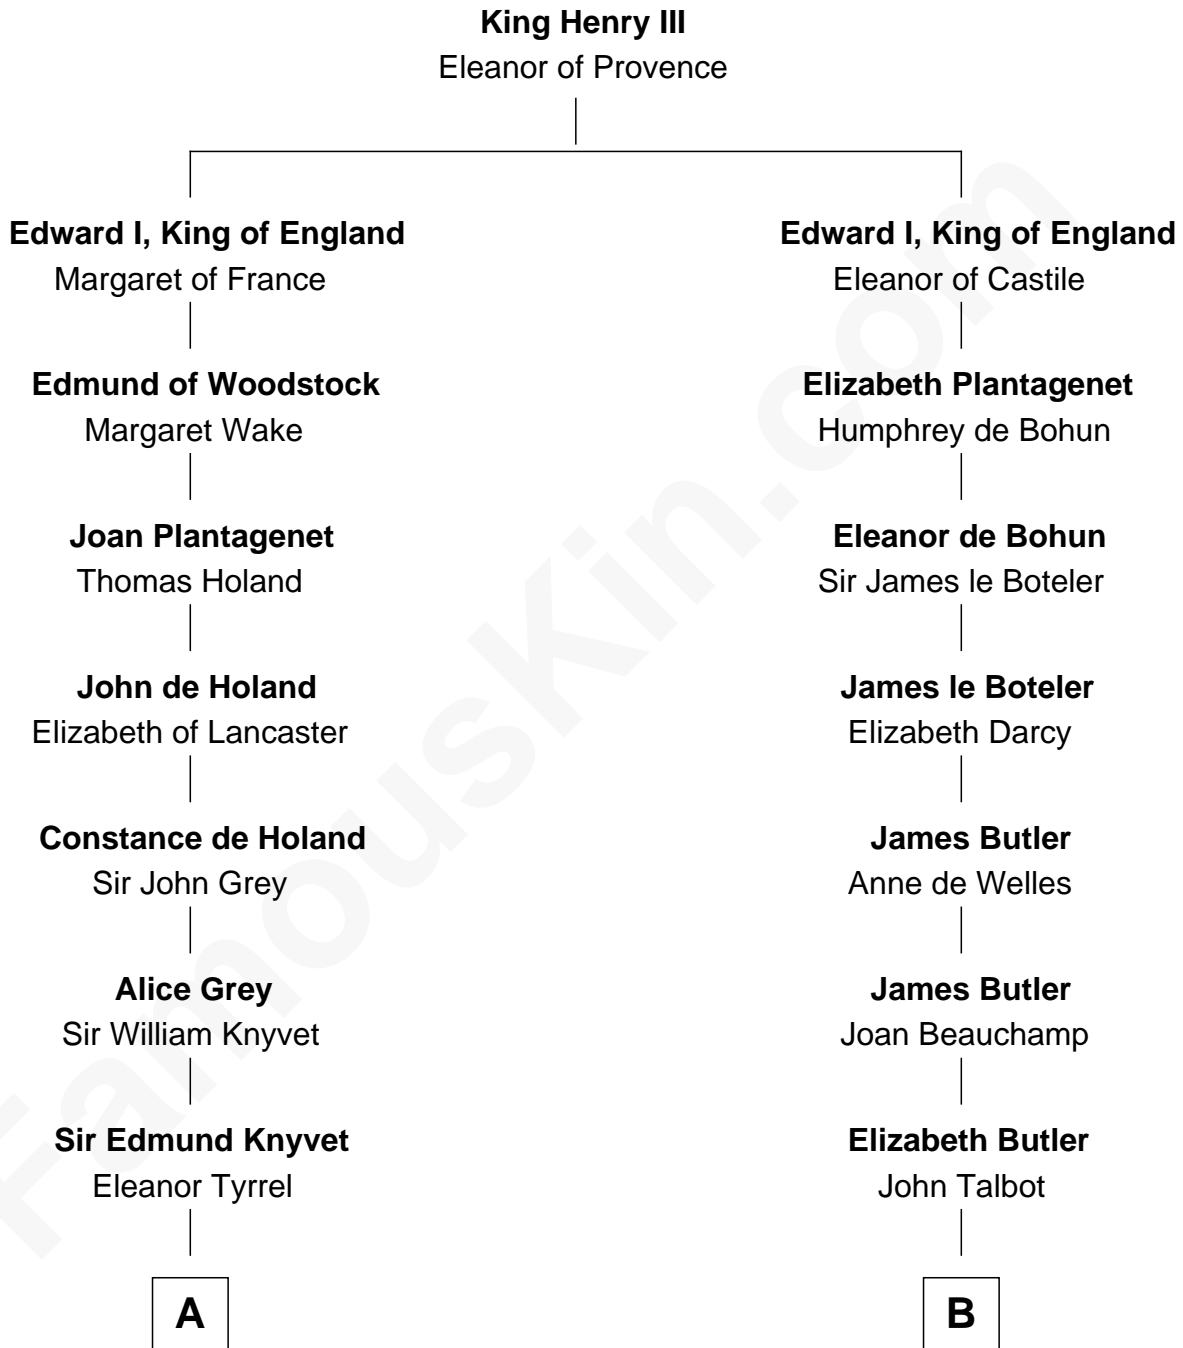

# FamousKin.com Relationship Chart of

**Tilda Swinton**

*Movie Actress*

20th cousin 1 time removed of

**Grover Cleveland**

*22nd and 24th U.S. President*

**C**

**Albany Fetherstonhaugh**

Evelyn Gertrude Astell

**Gertrude Clare Fetherstonhaugh**

Cecil George Herbert Alers-Hankey

**Mariora Beatrice Evelyn Rochfort Alers-Hankey**

Alan Henry Campbell Swinton

**Sir John Swinton**

Judith Balfour Killen