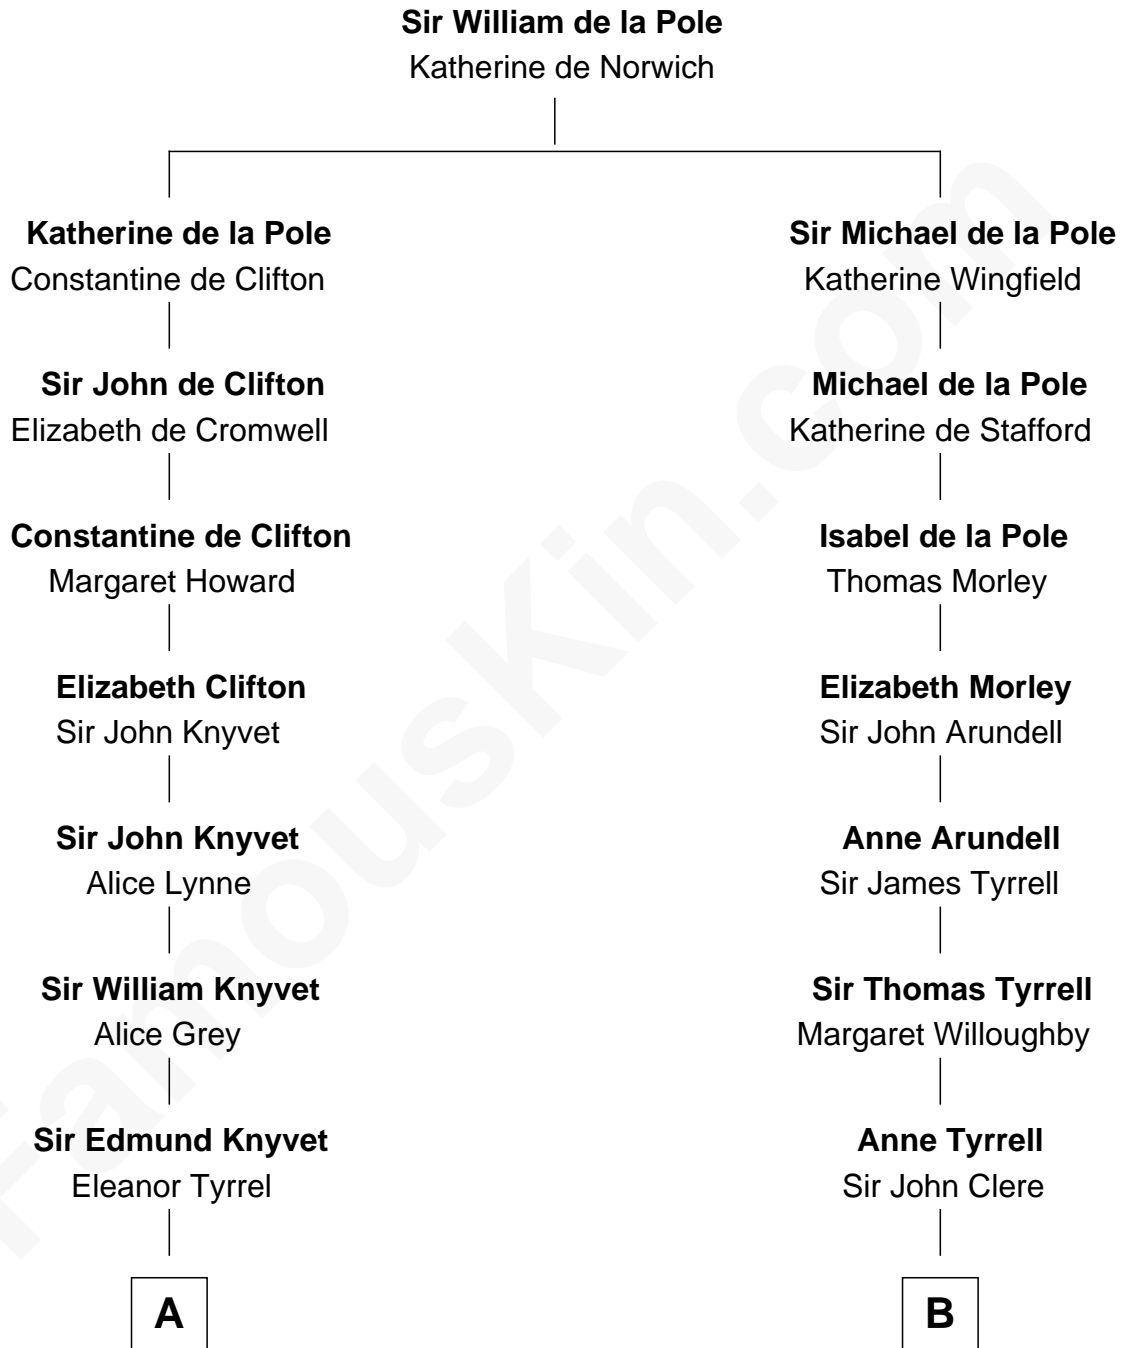

FamousKin.com
Relationship Chart of
Tilda Swinton
Movie Actress

20th cousin 1 time removed of
Mamie (Doud) Eisenhower
First Lady of President Dwight Eisenhower

A

Sir Thomas Knyvet
Muriel Howard

Sir Henry Knyvet
Anne Pickering