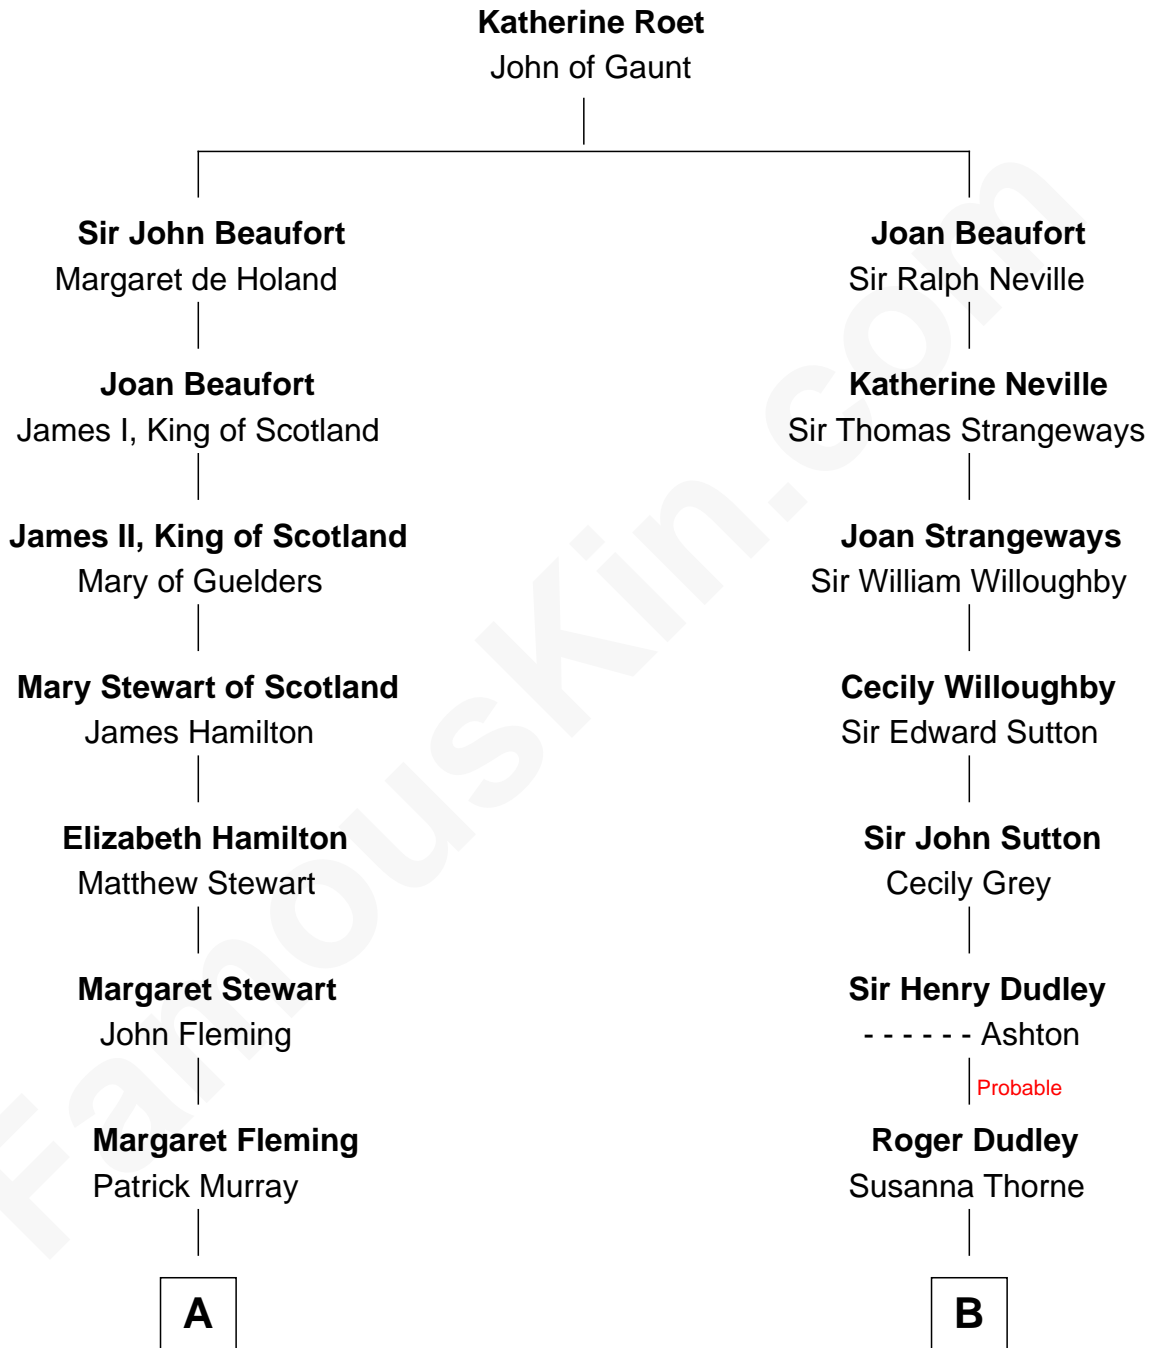

**FamousKin.com**  
**Relationship Chart of**  
**Tilda Swinton**  
*Movie Actress*

18th cousin 2 times removed of  
**Herbert Hoover**  
*31st U.S. President*

**C**

**George Sitwell Campbell Swinton**

Elizabeth Ebsworth

**Alan Henry Campbell Swinton**

Mariora Beatrice Evelyn Rochfort Alers-Hankey

**Sir John Swinton**

Judith Balfour Killen

**Tilda Swinton**

*Movie Actress*

**D**

**Hulda Randall Minthorn**

Jessie Clark Hoover

**Herbert Hoover**

*31st U.S. President*

FamousKin.com