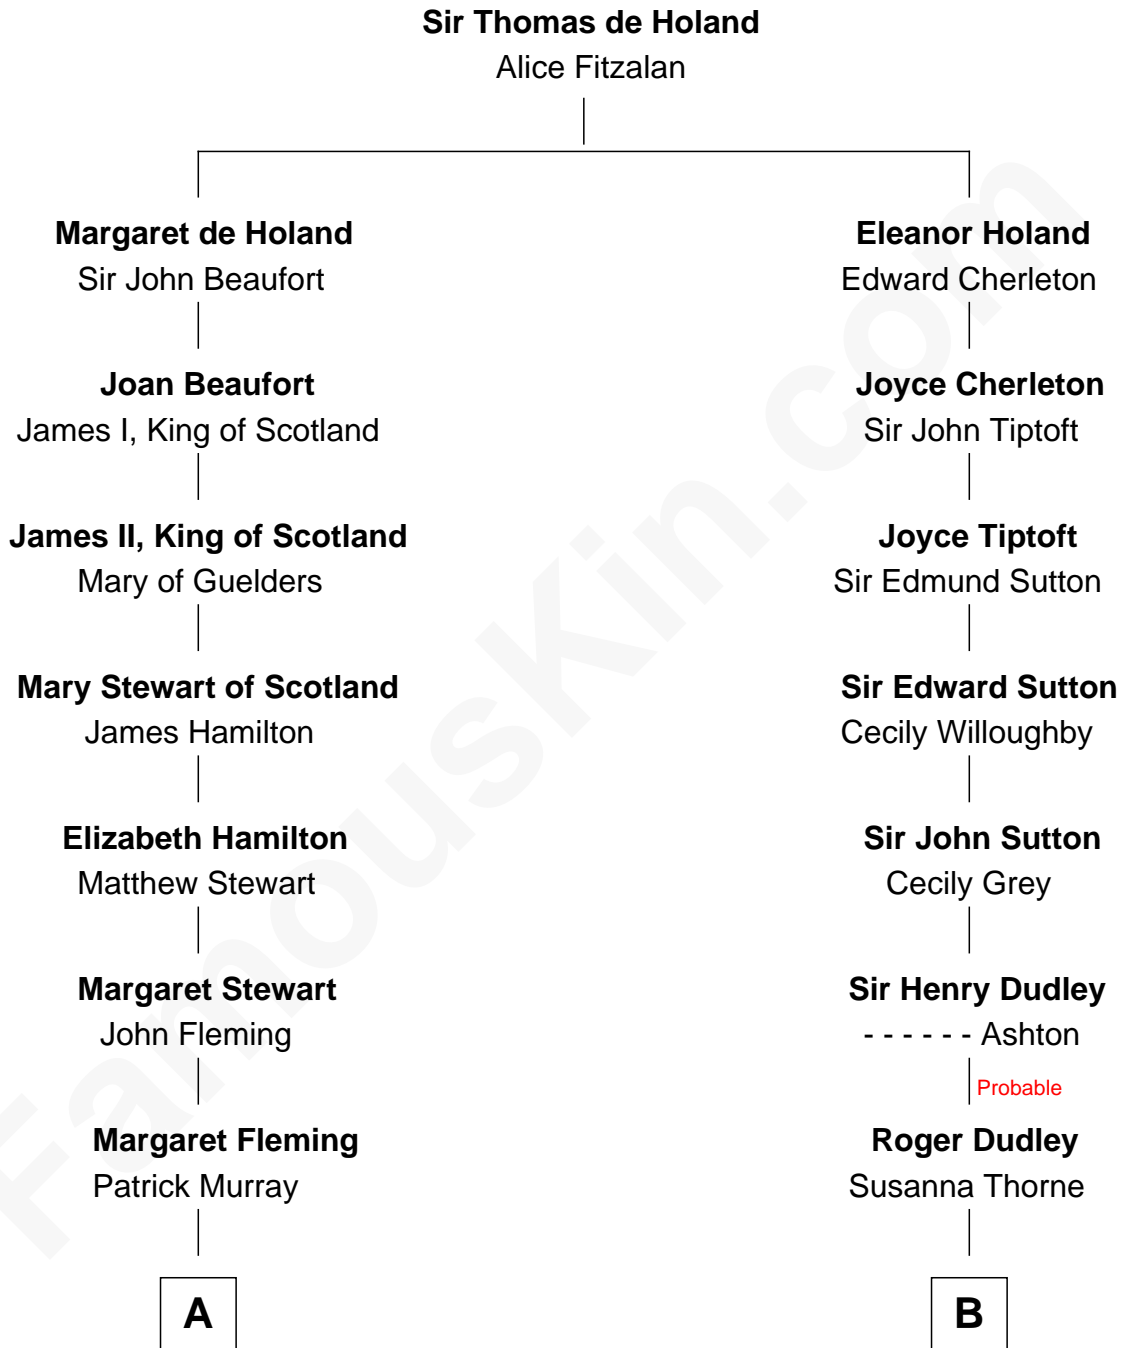

**FamousKin.com**  
**Relationship Chart of**  
**Tilda Swinton**  
*Movie Actress*

18th cousin 2 times removed of  
**Herbert Hoover**  
*31st U.S. President*

**C**

**George Sitwell Campbell Swinton**

Elizabeth Ebsworth

**Alan Henry Campbell Swinton**

Mariora Beatrice Evelyn Rochfort Alers-Hankey

**Sir John Swinton**

Judith Balfour Killen

**Tilda Swinton**

*Movie Actress*

**D**

**Hulda Randall Minthorn**

Jessie Clark Hoover

**Herbert Hoover**

*31st U.S. President*