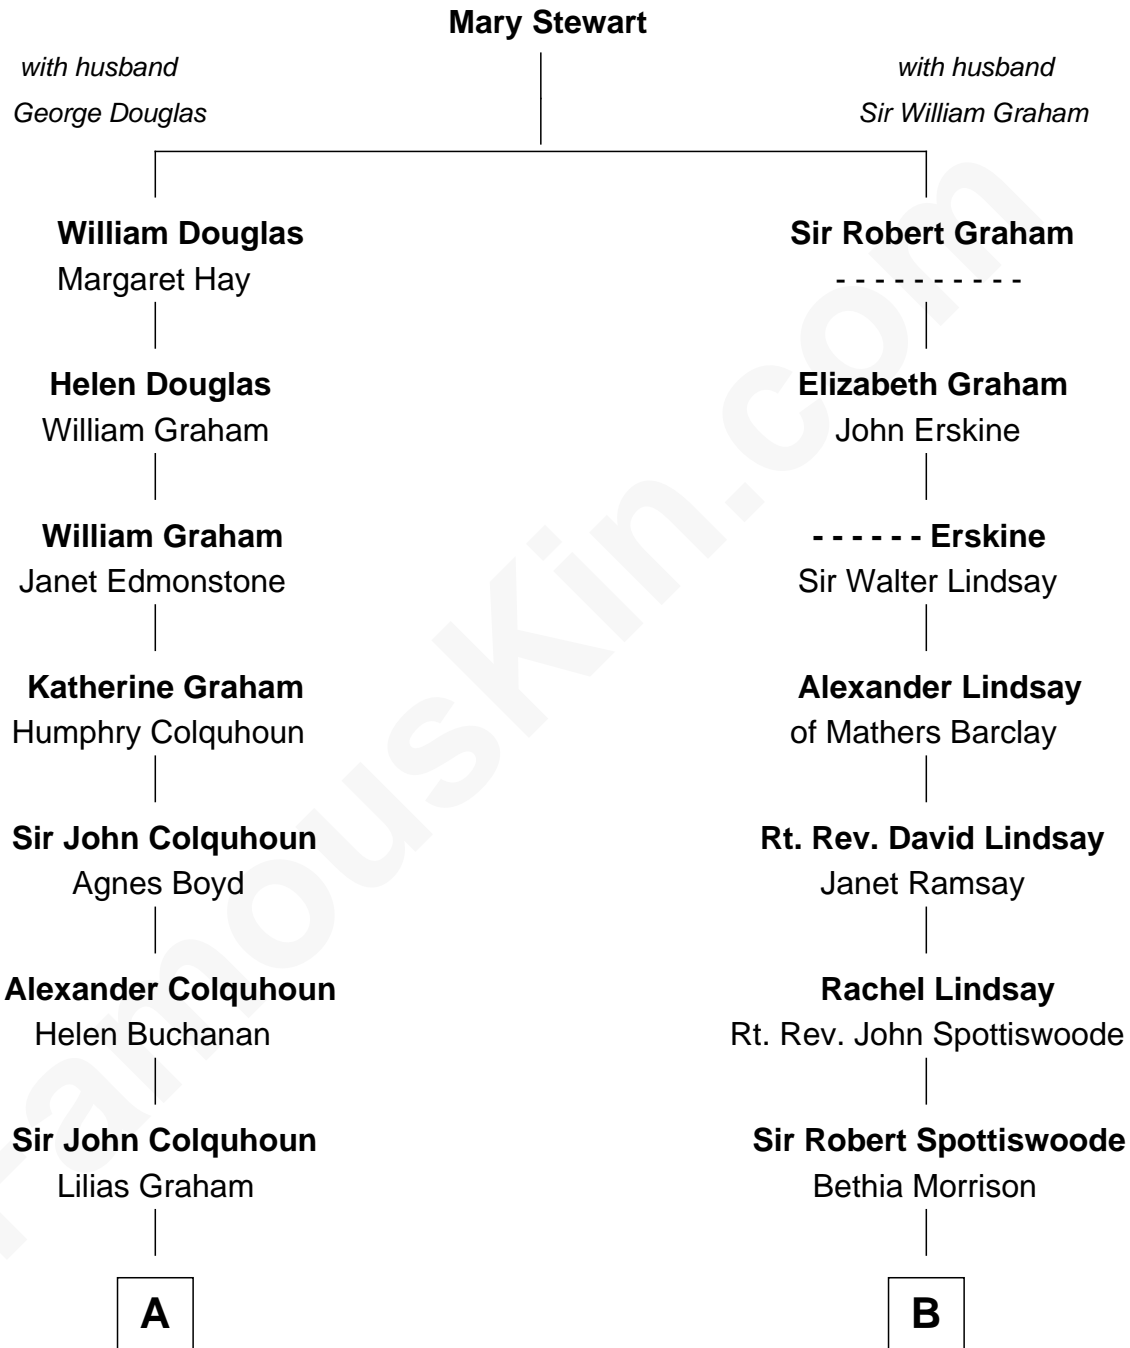

FamousKin.com
Relationship Chart of
Tilda Swinton
Movie Actress

14th cousin 4 times removed of

Edith (Bolling) Wilson
First Lady of President Woodrow Wilson

A

Lilias Colquhoun

John Napier

Katherine Napier

Robert Campbell