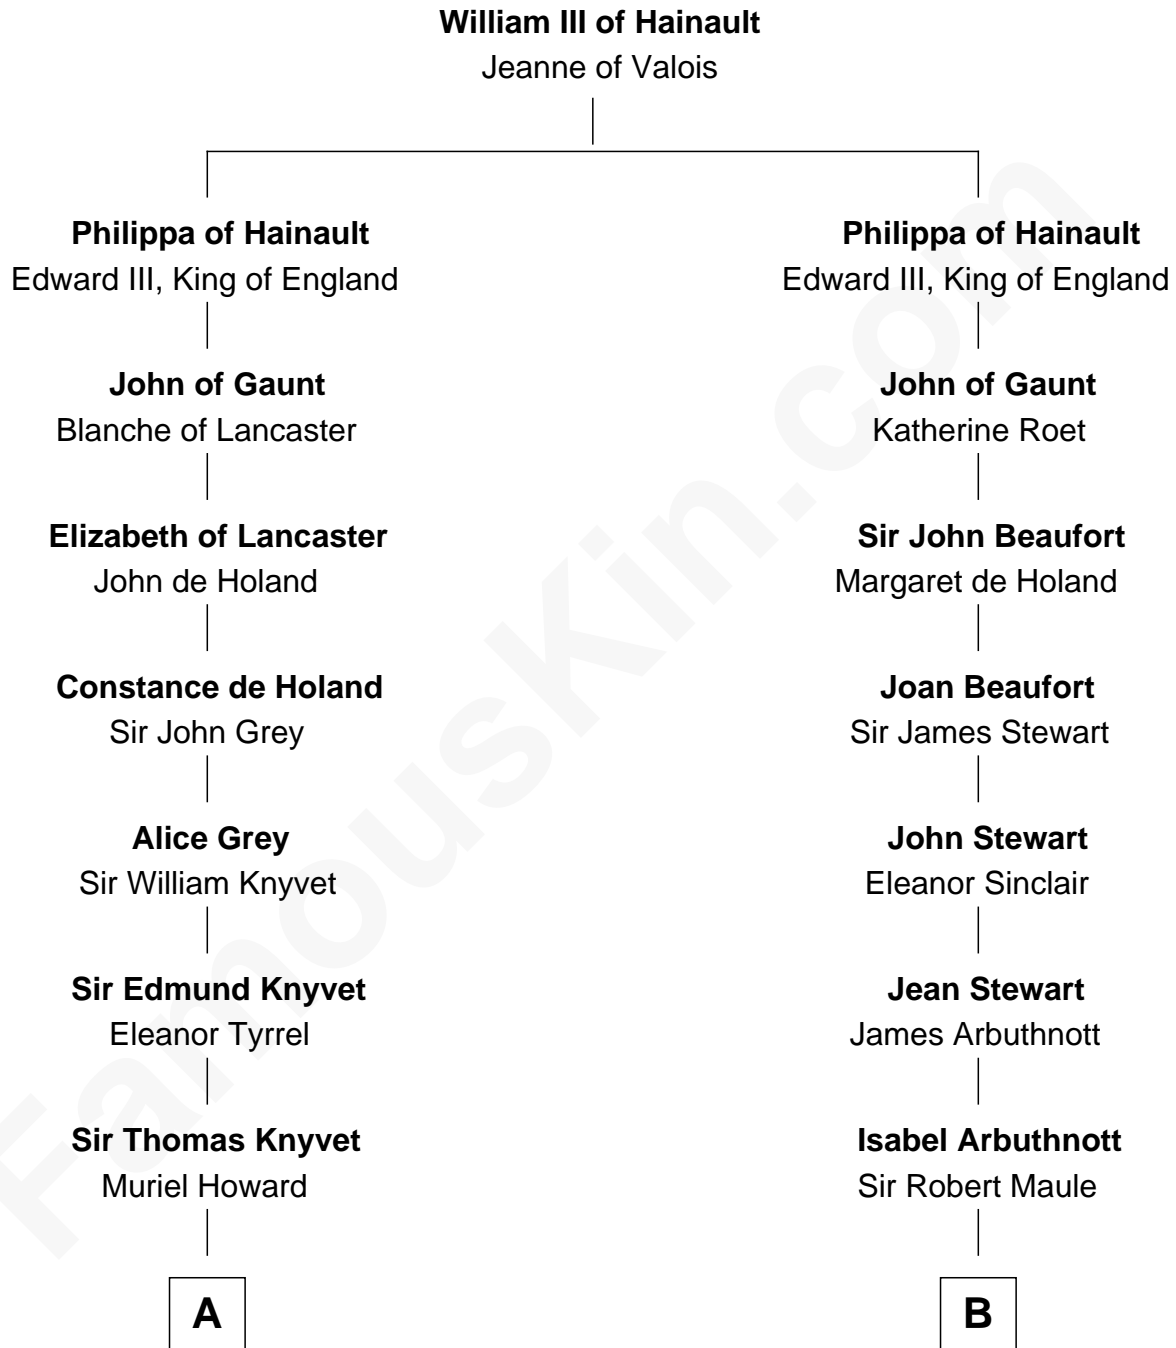

**FamousKin.com**  
**Relationship Chart of**  
**Tilda Swinton**  
*Movie Actress*

17th cousin 3 times removed of

**Edith (Bolling) Wilson**  
*First Lady of President Woodrow Wilson*

**A**

**Sir Henry Knyvet**  
Anne Pickering

**Alice Knyvet**  
Christopher Dacre

**Henry Dacre**  
of Corby Salkeld

**Mary Dacre**  
Thomas Fetherstonhaugh

**Timothy Fetherstonhaugh**  
Bridget Bellingham

**Heneage Fetherstonhaugh**  
Joan Lydston

**Joyce Fetherstonhaugh**  
Rev. Charles Smallwood

**Charles Smallwood Fetherstonhaugh**  
Elizabeth Hartley

**Timothy Fetherstonhaugh**  
Eliza Were Clarke

**Albany Fetherstonhaugh**  
Evelyn Gertrude Astell

**C**

**B**

**William Maule**  
Bethia Guthrie

**Eleanor Maule**  
Sir Alexander Morrison

**Bethia Morrison**  
Sir Robert Spottiswoode

**Dr. Robert Spottiswoode**  
Catherine Mercer

**Lt. Gov. Alexander Spotswood**  
Anne Butler Brayne

**Dorothea Spotswood**  
Nathaniel West Dandridge

**Martha Dandridge**  
Archibald Payne