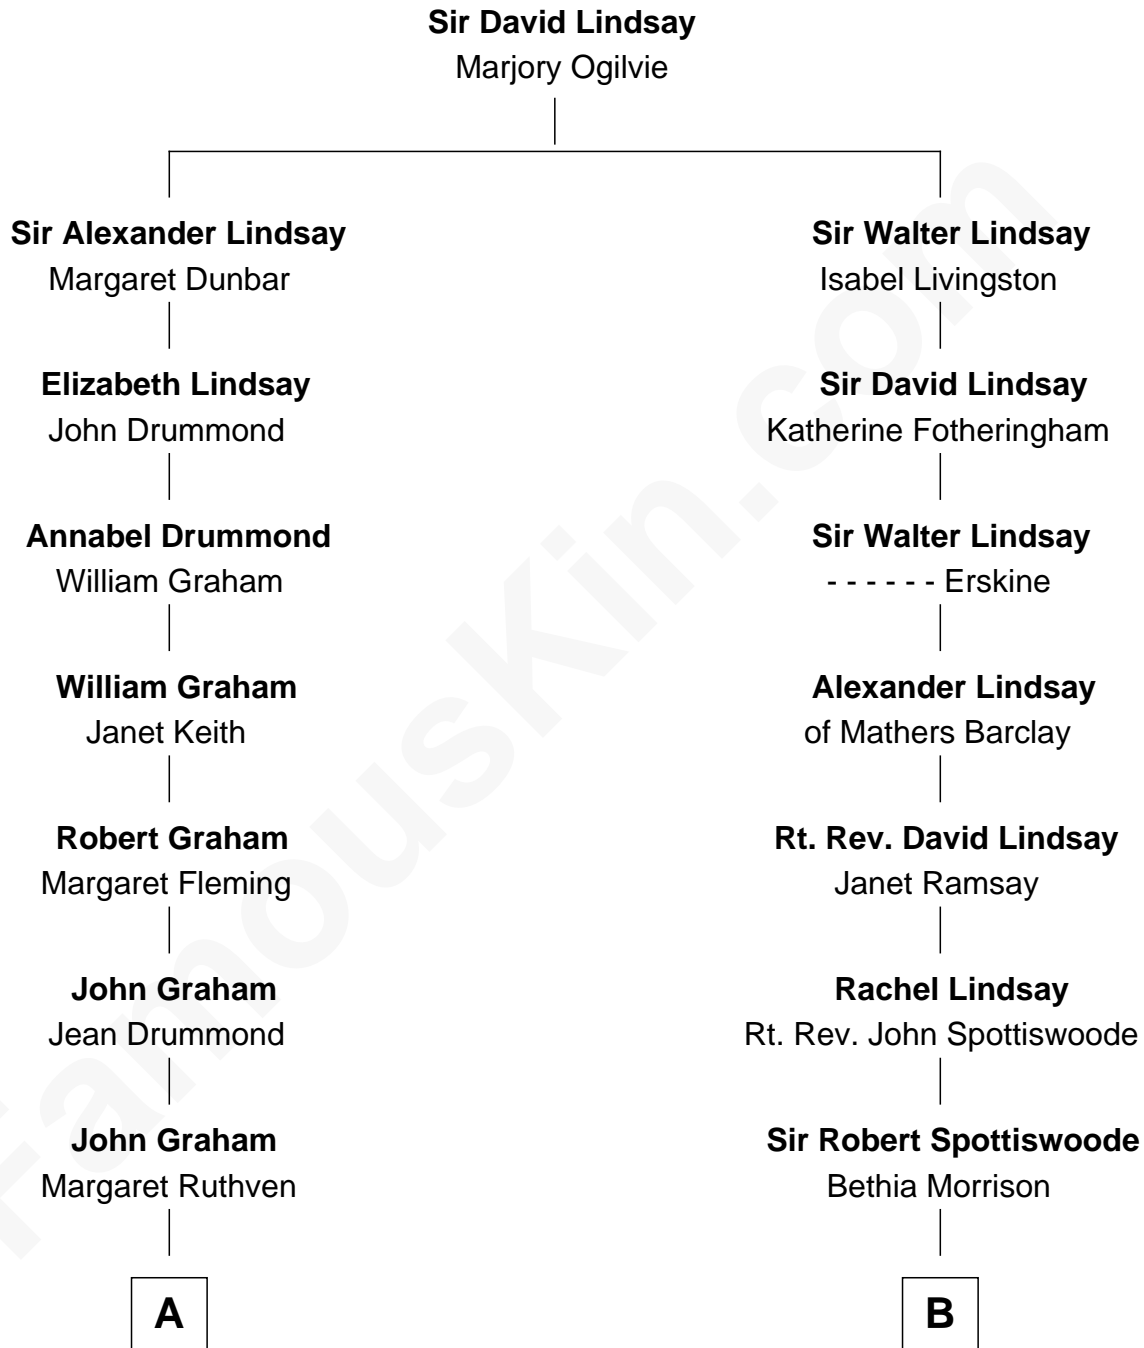

FamousKin.com
Relationship Chart of
Tilda Swinton
Movie Actress

14th cousin 5 times removed of

Edith (Bolling) Wilson
First Lady of President Woodrow Wilson

C

—
Alan Henry Campbell Swinton

Mariora Beatrice Evelyn Rochfort Alers-Hankey

—
Sir John Swinton

Judith Balfour Killen

—
Tilda Swinton

Movie Actress

FamousKin.com