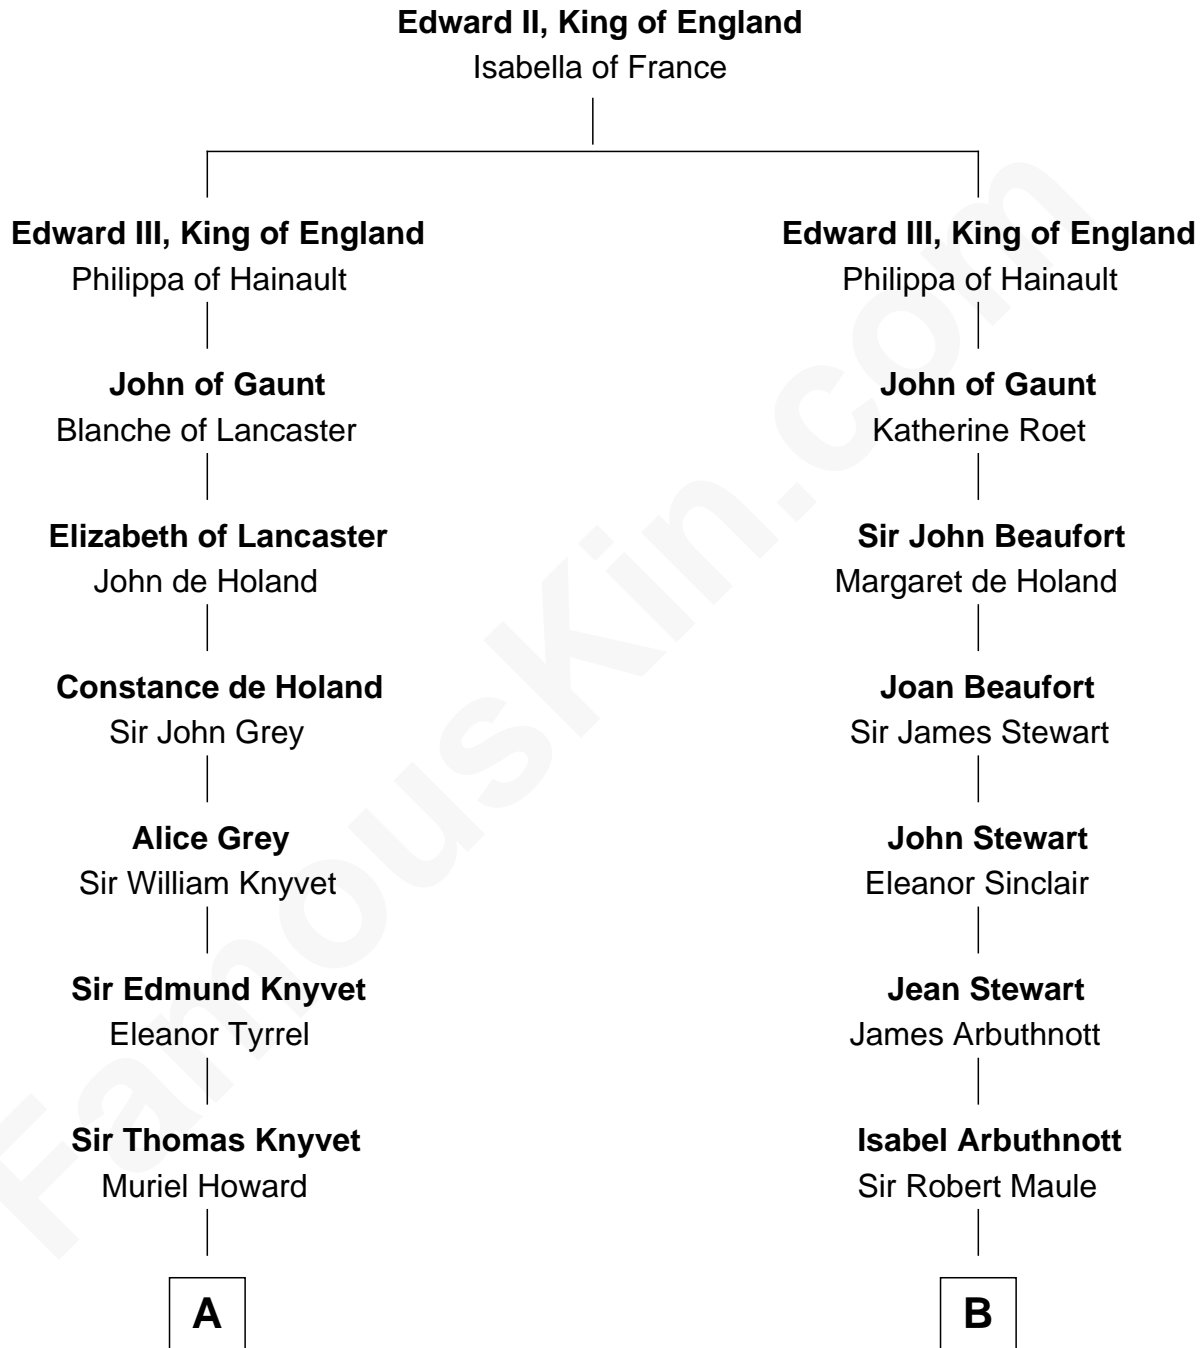

FamousKin.com
Relationship Chart of
Tilda Swinton
Movie Actress

17th cousin 3 times removed of

Edith (Bolling) Wilson
First Lady of President Woodrow Wilson

A

Sir Henry Knyvet
Anne Pickering

Alice Knyvet
Christopher Dacre

Timothy Fetherstonhaugh
Eliza Were Clarke

Albany Fetherstonhaugh
Evelyn Gertrude Astell

C

B

William Maule
Bethia Guthrie

Eleanor Maule
Sir Alexander Morrison

Bethia Morrison
Sir Robert Spottiswoode

Dr. Robert Spottiswoode
Catherine Mercer