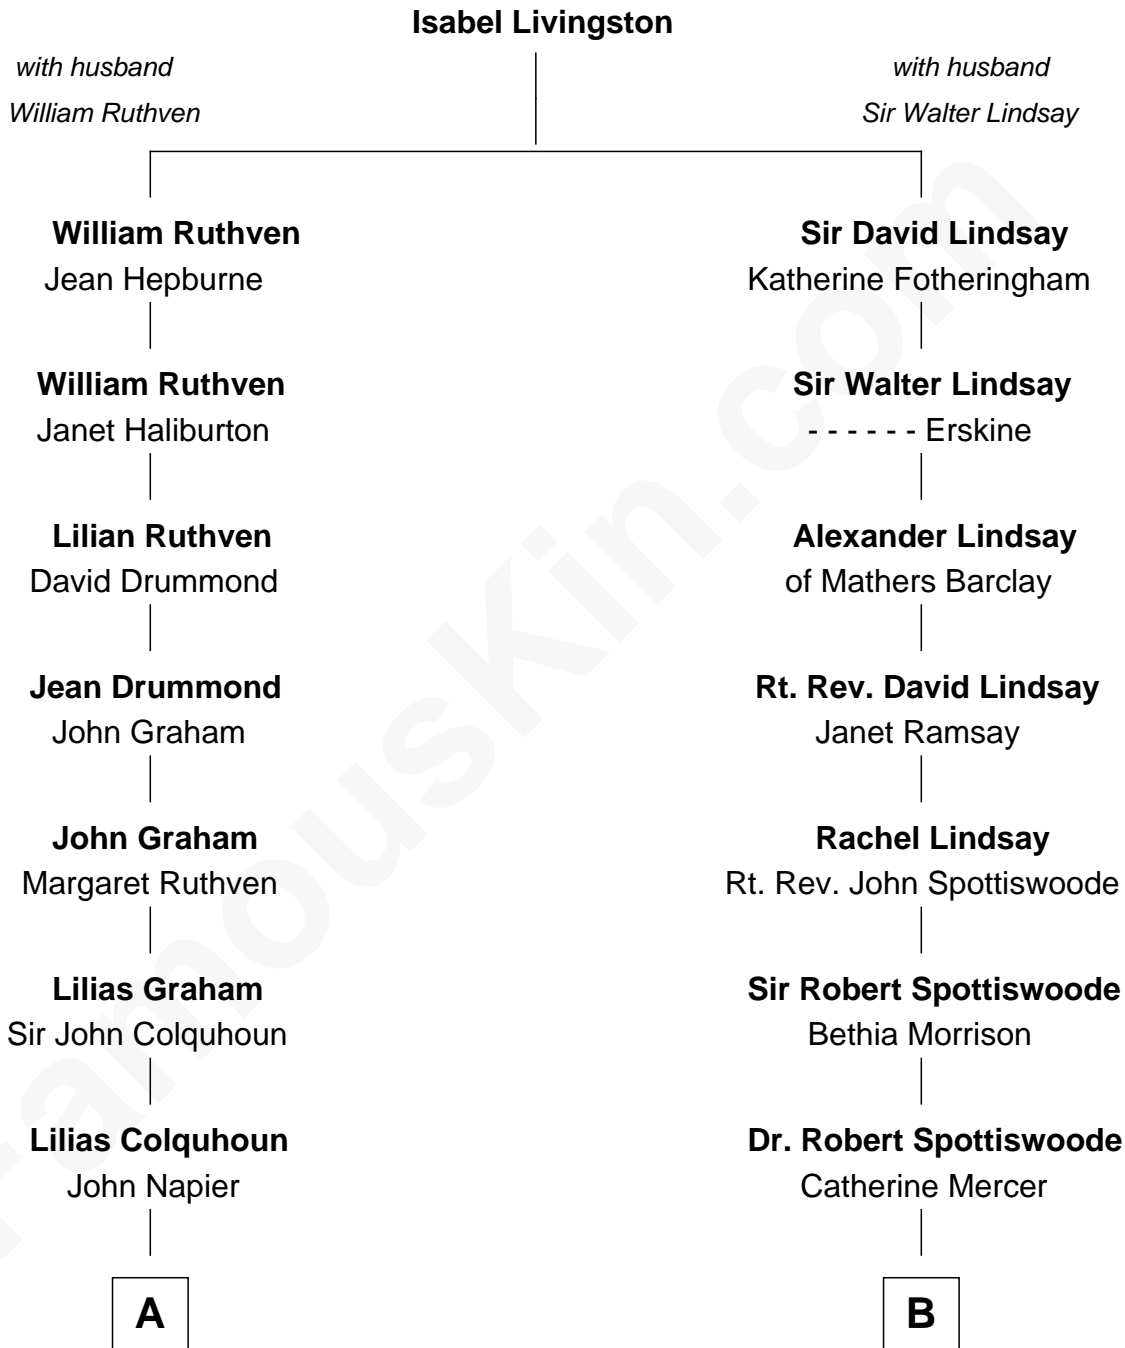

**FamousKin.com**  
**Relationship Chart of**  
**Tilda Swinton**  
*Movie Actress*

13th cousin 4 times removed of

**Edith (Bolling) Wilson**  
*First Lady of President Woodrow Wilson*

**A**

**Katherine Napier**  
Robert Campbell

**Lilias Campbell**  
James Dunlop

**James Dunlop**  
Henrietta Maxwell

**Henrietta Dunlop**  
James Campbell

**Henrietta Campbell**  
Archibald Swinton

**John Campbell Swinton**  
Catherine Rannie

**Archibald Campbell Swinton**  
Georgiana Caroline Sitwell

**George Sitwell Campbell Swinton**  
Elizabeth Ebsworth

**Alan Henry Campbell Swinton**  
Matoria Beatrice Evelyn Rochfort Alers-Hankey

**Sir John Swinton**  
Judith Balfour Killen

**Tilda Swinton**  
*Movie Actress*