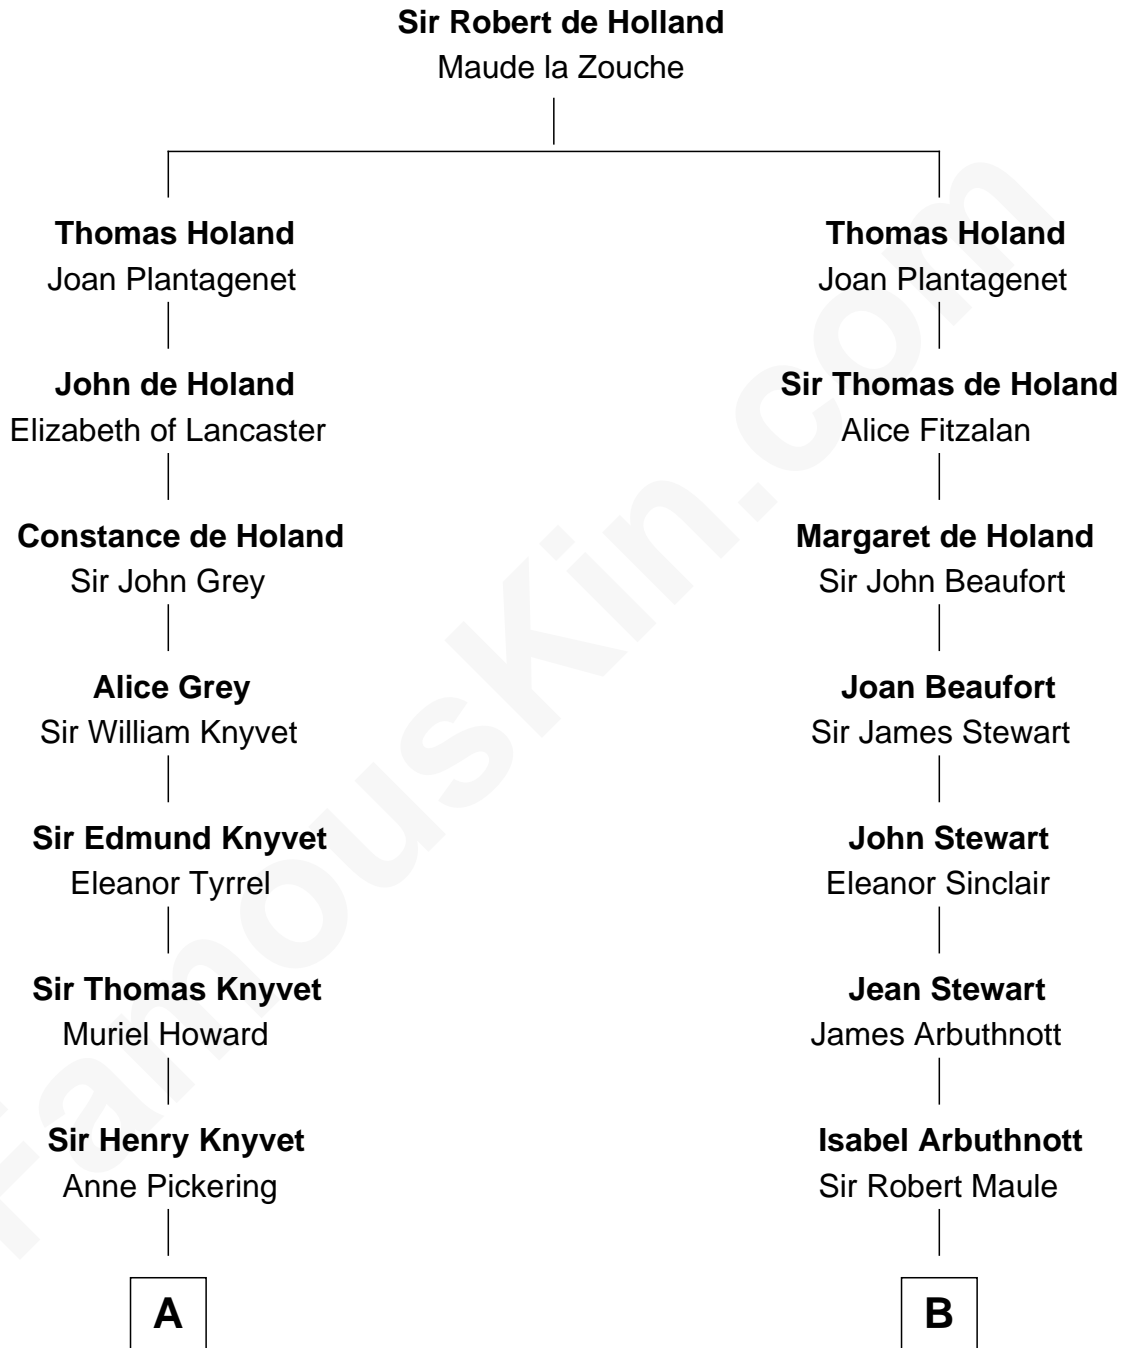

FamousKin.com
Relationship Chart of
Tilda Swinton
Movie Actress

17th cousin 2 times removed of

Edith (Bolling) Wilson
First Lady of President Woodrow Wilson

A

Alice Knyvet
Christopher Dacre

Henry Dacre
of Corby Salkeld

Timothy Fetherstonhaugh
Eliza Were Clarke

Albany Fetherstonhaugh
Evelyn Gertrude Astell

Gertrude Clare Fetherstonhaugh
Cecil George Herbert Alers-Hankey

C

B

William Maule
Bethia Guthrie

Eleanor Maule
Sir Alexander Morrison