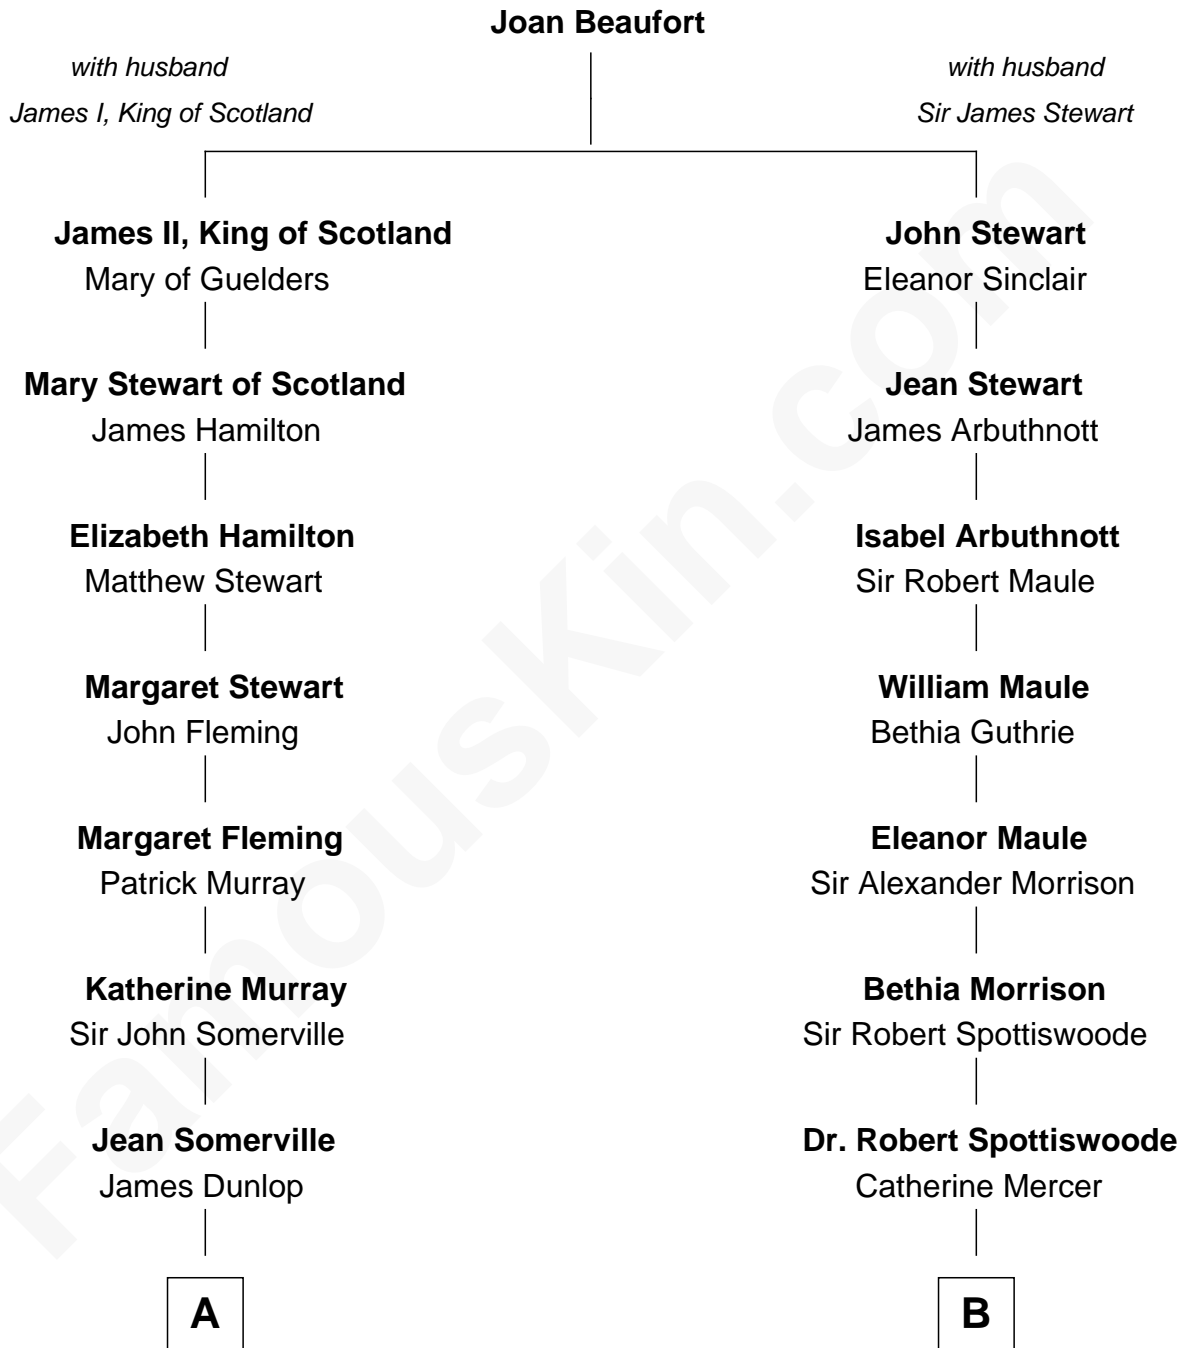

FamousKin.com
Relationship Chart of
Tilda Swinton
Movie Actress

13th cousin 5 times removed of

Edith (Bolling) Wilson
First Lady of President Woodrow Wilson

A

James Dunlop
Bessie - - - - -

James Dunlop
Elizabeth Robertson

George Sitwell Campbell Swinton
Elizabeth Ebsworth

Alan Henry Campbell Swinton
Mariora Beatrice Evelyn Rochfort Alers-Hankey

C

B

Lt. Gov. Alexander Spotswood
Anne Butler Brayne

Dorothea Spotswood
Nathaniel West Dandridge