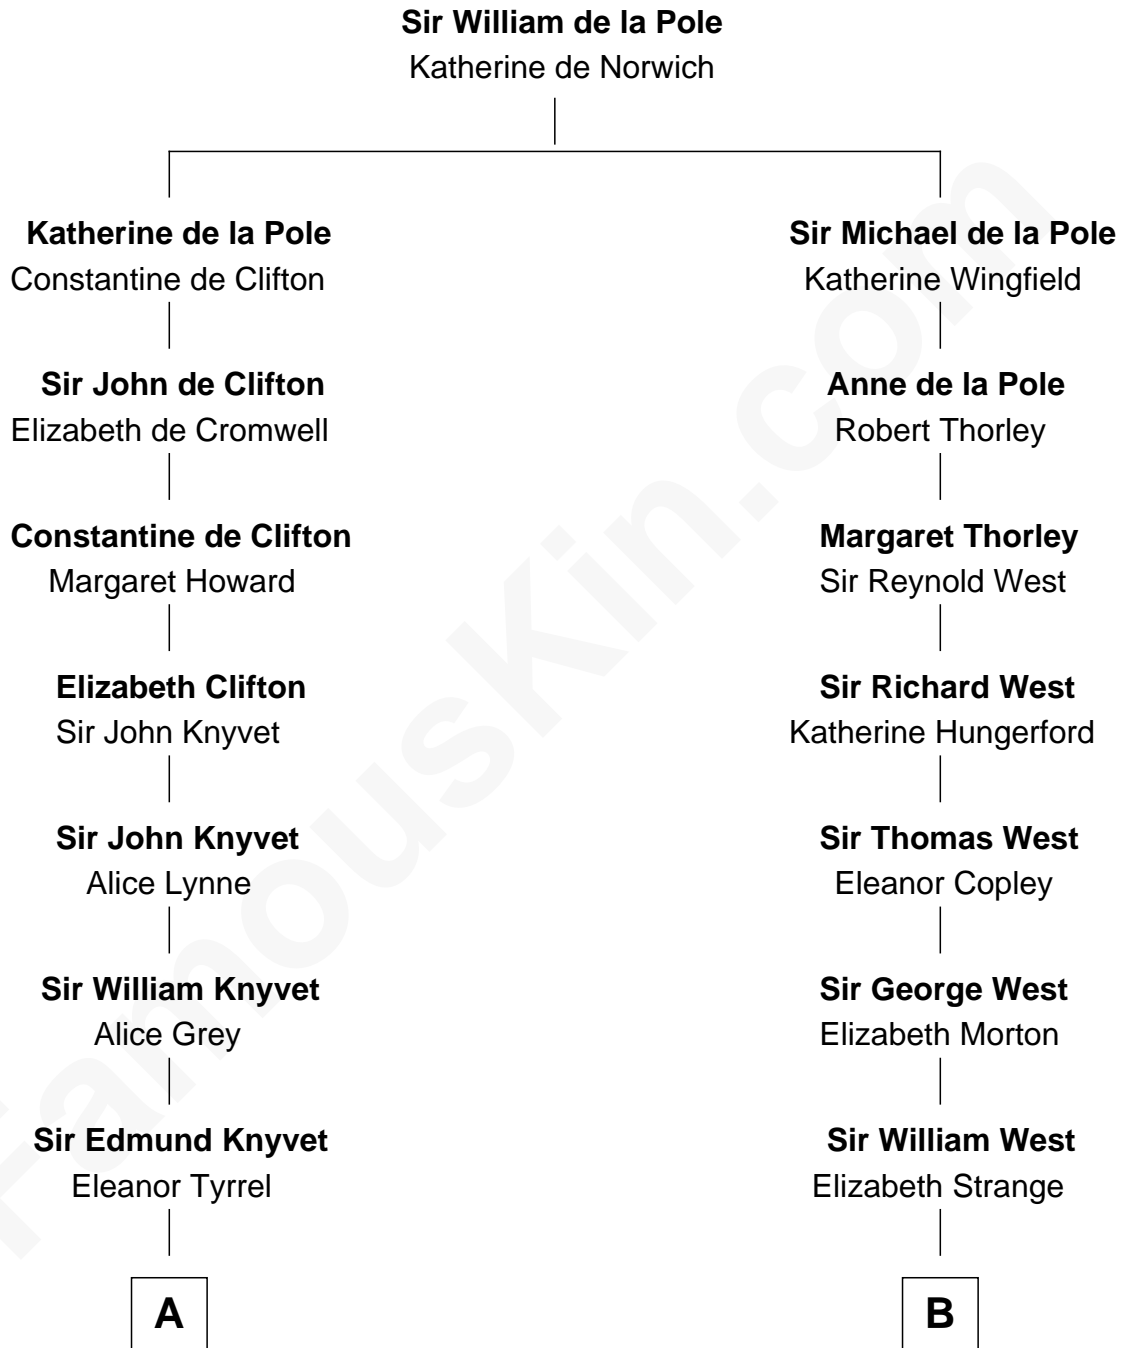

**FamousKin.com**  
**Relationship Chart of**  
**Tilda Swinton**  
*Movie Actress*

17th cousin 4 times removed of

**Edith (Bolling) Wilson**  
*First Lady of President Woodrow Wilson*

**C**

**Albany Fetherstonhaugh**

Evelyn Gertrude Astell

**Gertrude Clare Fetherstonhaugh**

Cecil George Herbert Alers-Hankey

**Mariora Beatrice Evelyn Rochfort Alers-Hankey**

Alan Henry Campbell Swinton

**Sir John Swinton**

Judith Balfour Killen