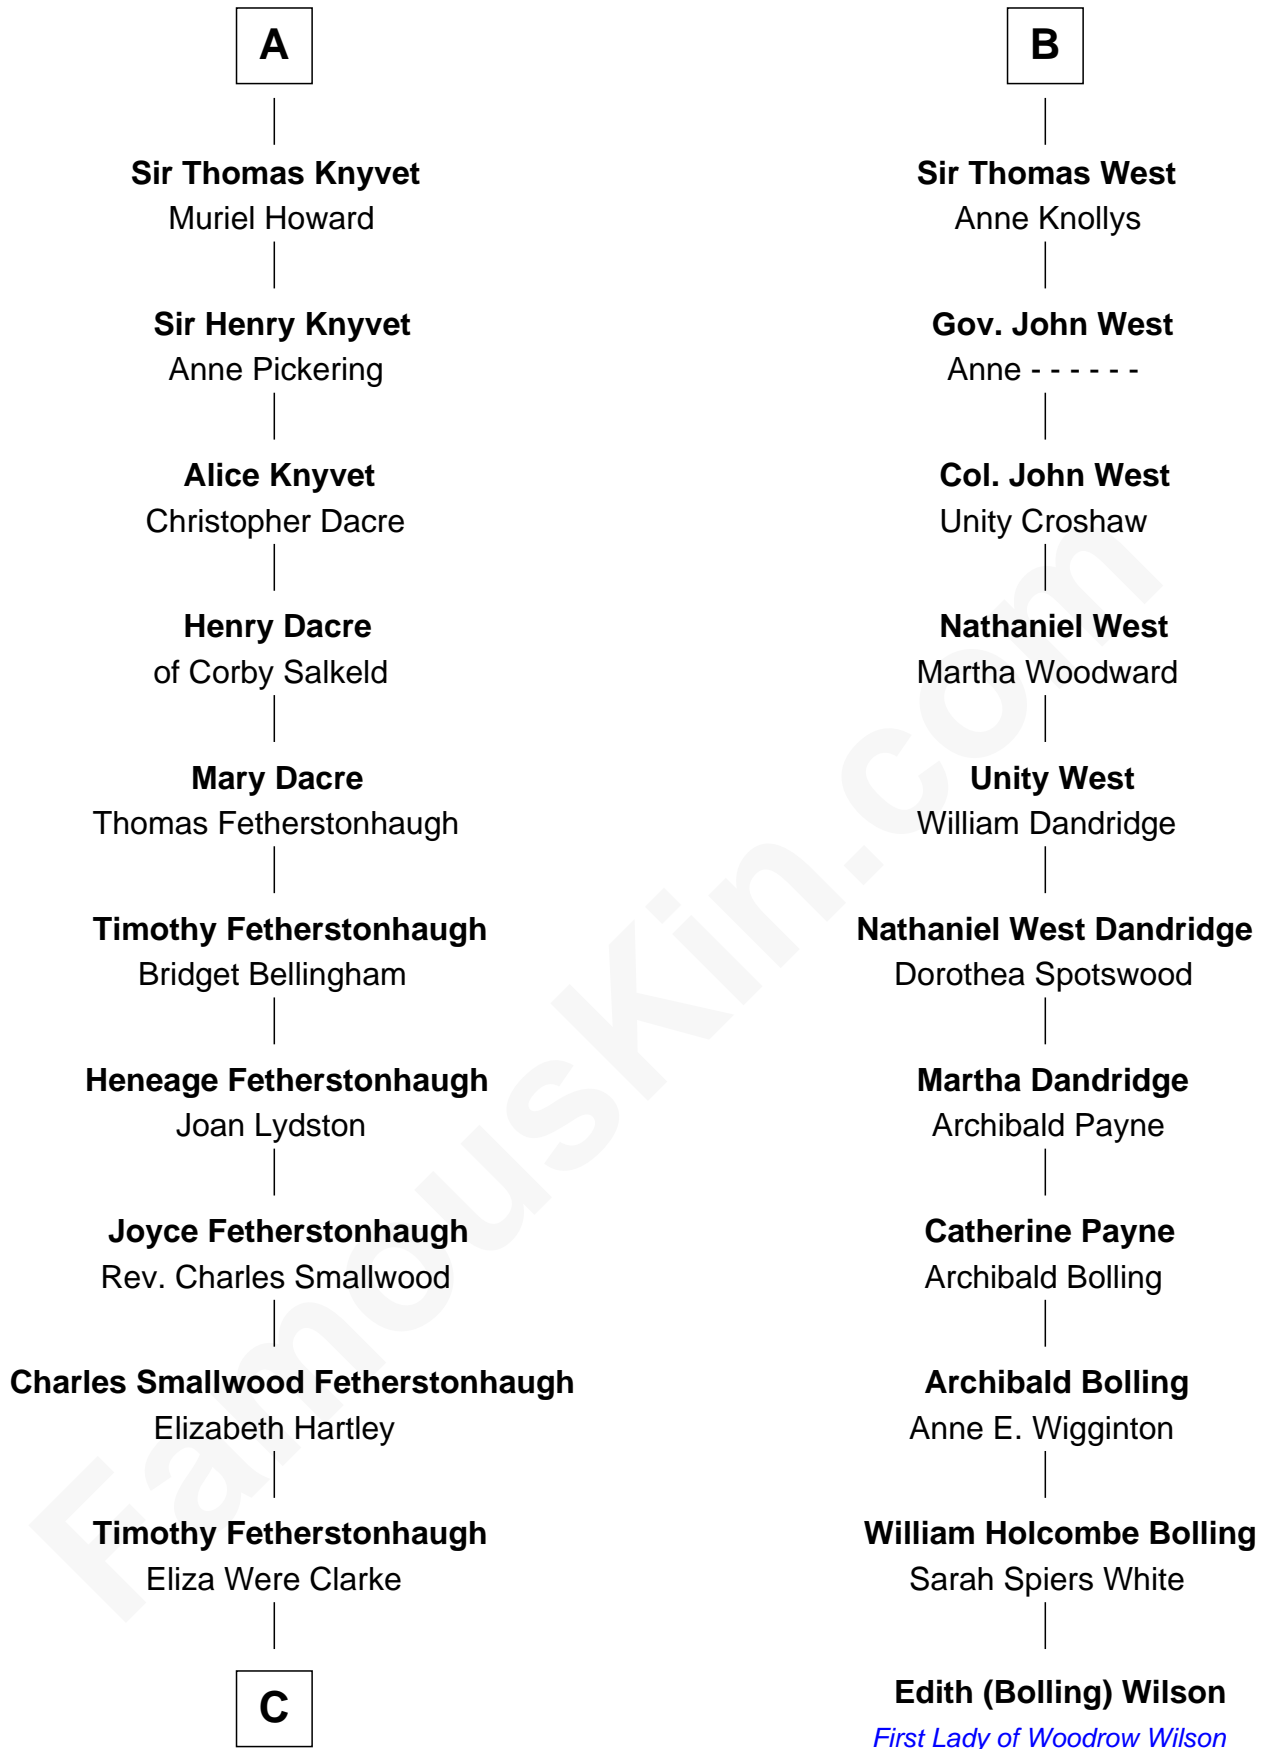

**FamousKin.com**  
**Relationship Chart of**  
**Tilda Swinton**  
*Movie Actress*

17th cousin 4 times removed of

**Edith (Bolling) Wilson**  
*First Lady of President Woodrow Wilson*

**C**

**Albany Fetherstonhaugh**

Evelyn Gertrude Astell

**Gertrude Clare Fetherstonhaugh**

Cecil George Herbert Alers-Hankey

**Mariora Beatrice Evelyn Rochfort Alers-Hankey**

Alan Henry Campbell Swinton

**Sir John Swinton**

Judith Balfour Killen