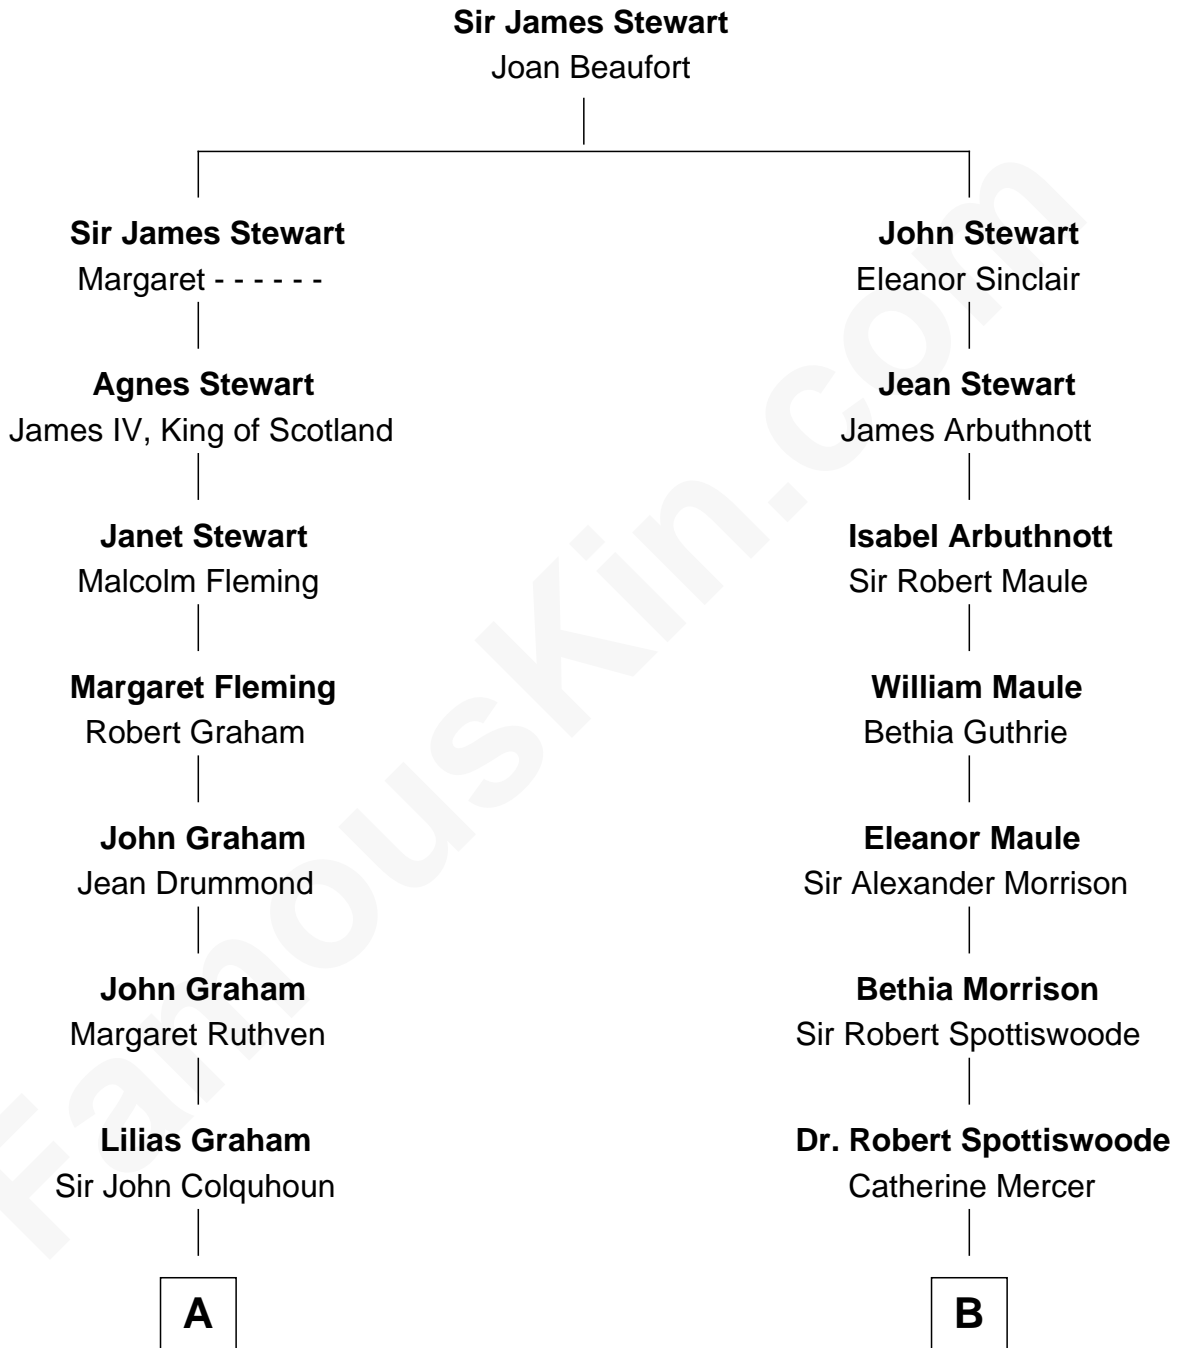

**FamousKin.com**  
**Relationship Chart of**  
**Tilda Swinton**  
*Movie Actress*

13th cousin 5 times removed of

**Edith (Bolling) Wilson**  
*First Lady of President Woodrow Wilson*

**A**

**Lilias Colquhoun**

John Napier

**Katherine Napier**

Robert Campbell

**Lilias Campbell**

James Dunlop

**James Dunlop**

Henrietta Maxwell

**Henrietta Dunlop**

James Campbell

**Henrietta Campbell**

Archibald Swinton

**John Campbell Swinton**

Catherine Rannie

**Archibald Campbell Swinton**

Georgiana Caroline Sitwell

**George Sitwell Campbell Swinton**

Elizabeth Ebsworth

**Alan Henry Campbell Swinton**

Mariora Beatrice Evelyn Rochfort Alers-Hankey

**C**

**B**

**Lt. Gov. Alexander Spotswood**

Anne Butler Brayne

**Dorothea Spotswood**