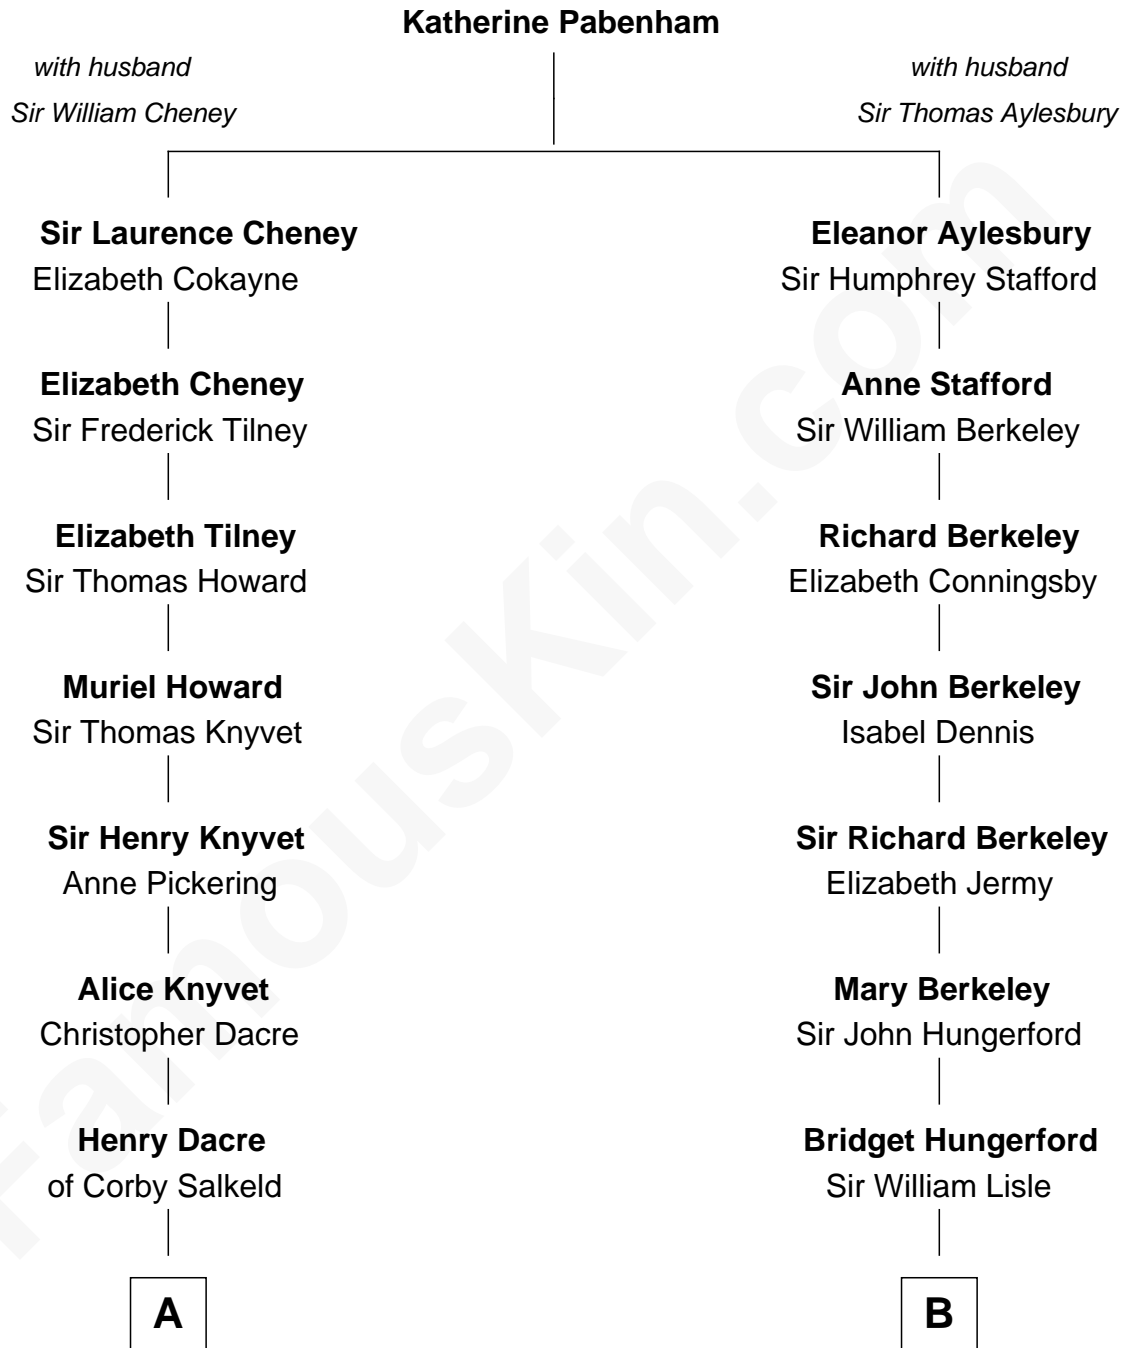

FamousKin.com Relationship Chart of

Tilda Swinton

Movie Actress

12th cousin 5 times removed of

Samuel Prescott

Completed Paul Revere's Midnight Ride

A

Mary Dacre

Elizabeth Hartley

Timothy Fetherstonhaugh

Eliza Were Clarke

Albany Fetherstonhaugh

Evelyn Gertrude Astell

Gertrude Clare Fetherstonhaugh

Cecil George Herbert Alers-Hankey

Mariora Beatrice Evelyn Rochfort Alers-Hankey