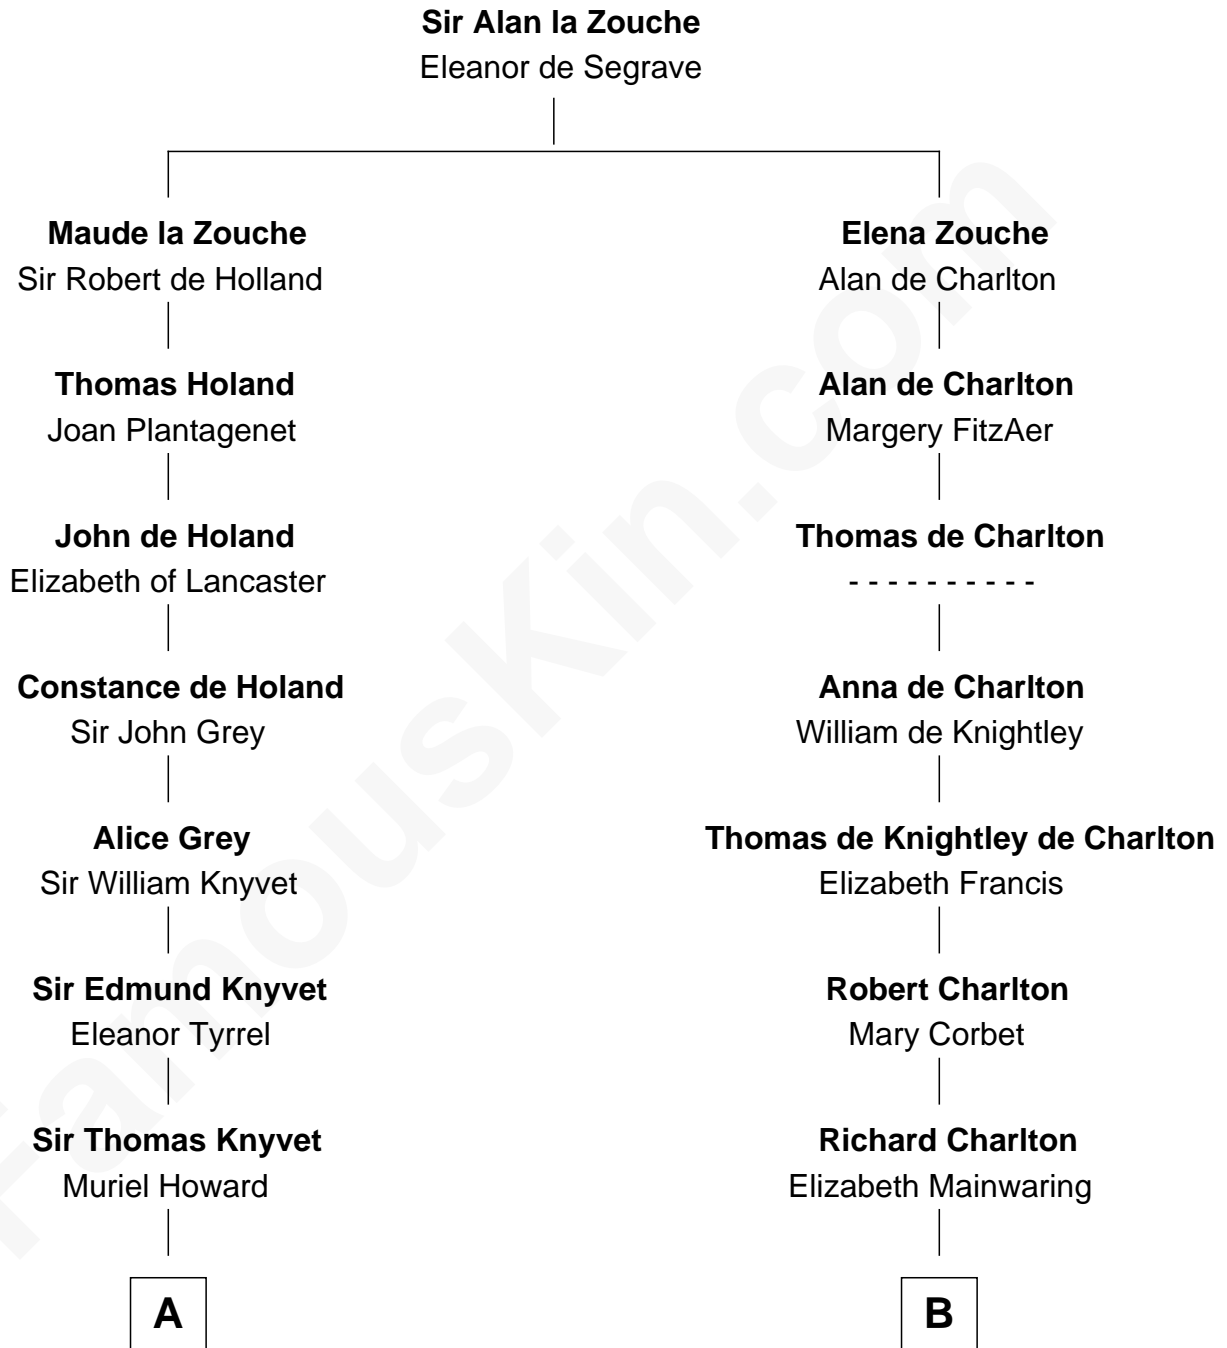

FamousKin.com
Relationship Chart of
Tilda Swinton
Movie Actress

15th cousin 5 times removed of
Samuel Prescott
Completed Paul Revere's Midnight Ride

C

Gertrude Clare Fetherstonhaugh
Cecil George Herbert Alers-Hankey

Matoria Beatrice Evelyn Rochfort Alers-Hankey
Alan Henry Campbell Swinton

Sir John Swinton
Judith Balfour Killen

Tilda Swinton
Movie Actress