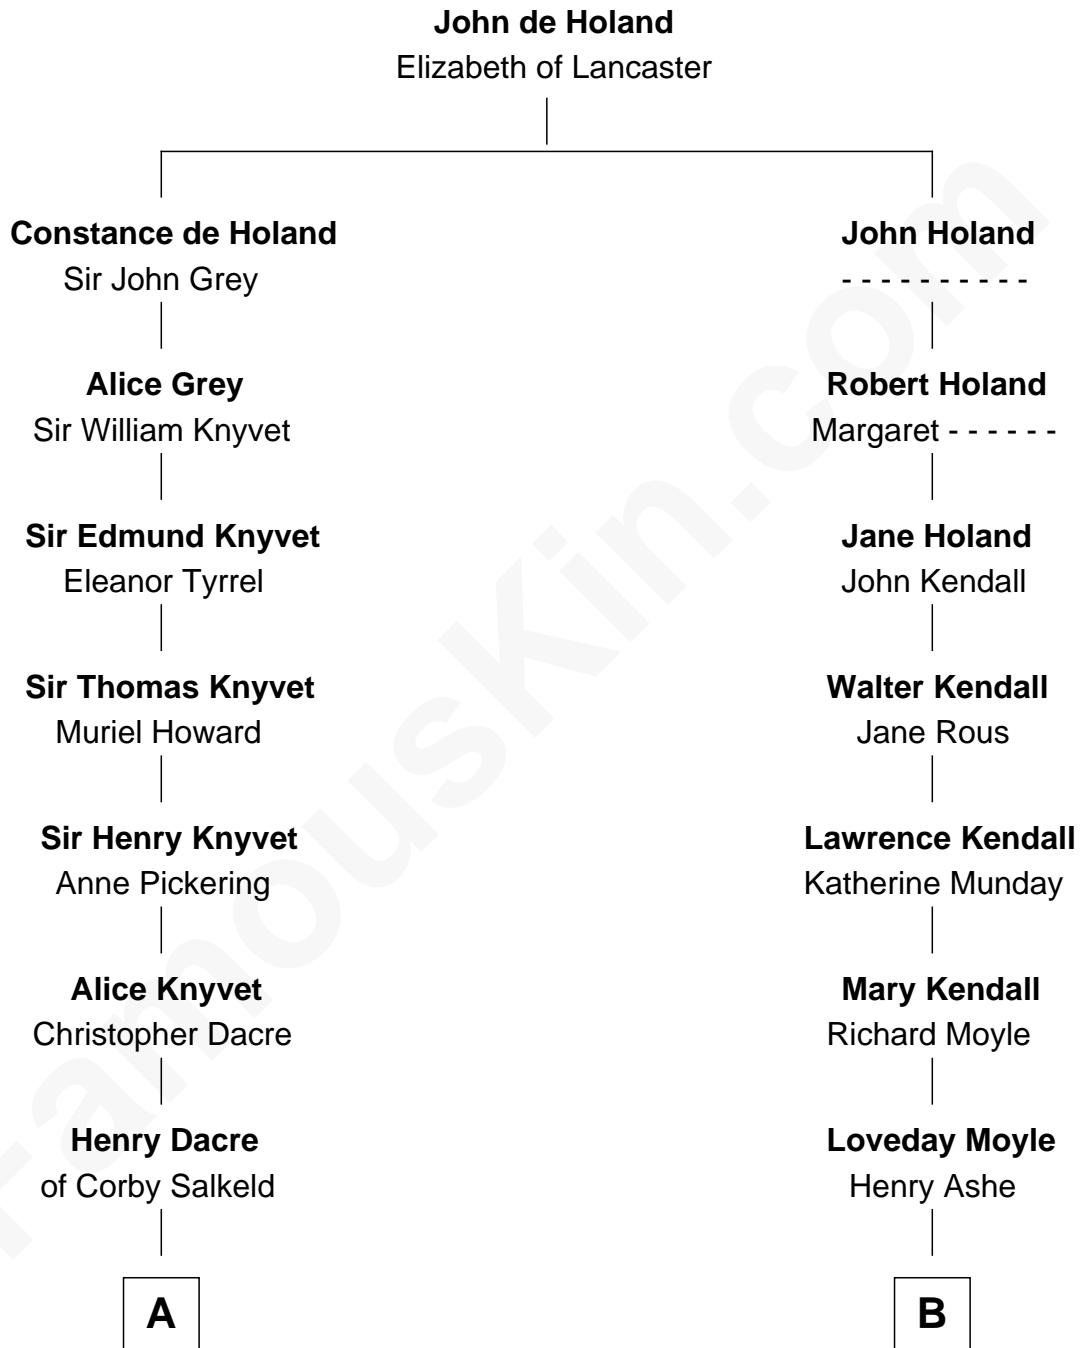

FamousKin.com
Relationship Chart of
Tilda Swinton
Movie Actress

16th cousin 1 time removed of
Juliette Gordon Low
Founder of the Girl Scouts

A

Mary Dacre

Thomas Fetherstonhaugh

Timothy Fetherstonhaugh

Bridget Bellingham

Heneage Fetherstonhaugh

Joan Lydston

Joyce Fetherstonhaugh

Rev. Charles Smallwood

Charles Smallwood Fetherstonhaugh

Elizabeth Hartley

Timothy Fetherstonhaugh

Eliza Were Clarke

Albany Fetherstonhaugh

Evelyn Gertrude Astell

Gertrude Clare Fetherstonhaugh

Cecil George Herbert Alers-Hankey

Mariora Beatrice Evelyn Rochfort Alers-Hankey

Alan Henry Campbell Swinton

Sir John Swinton

Judith Balfour Killen