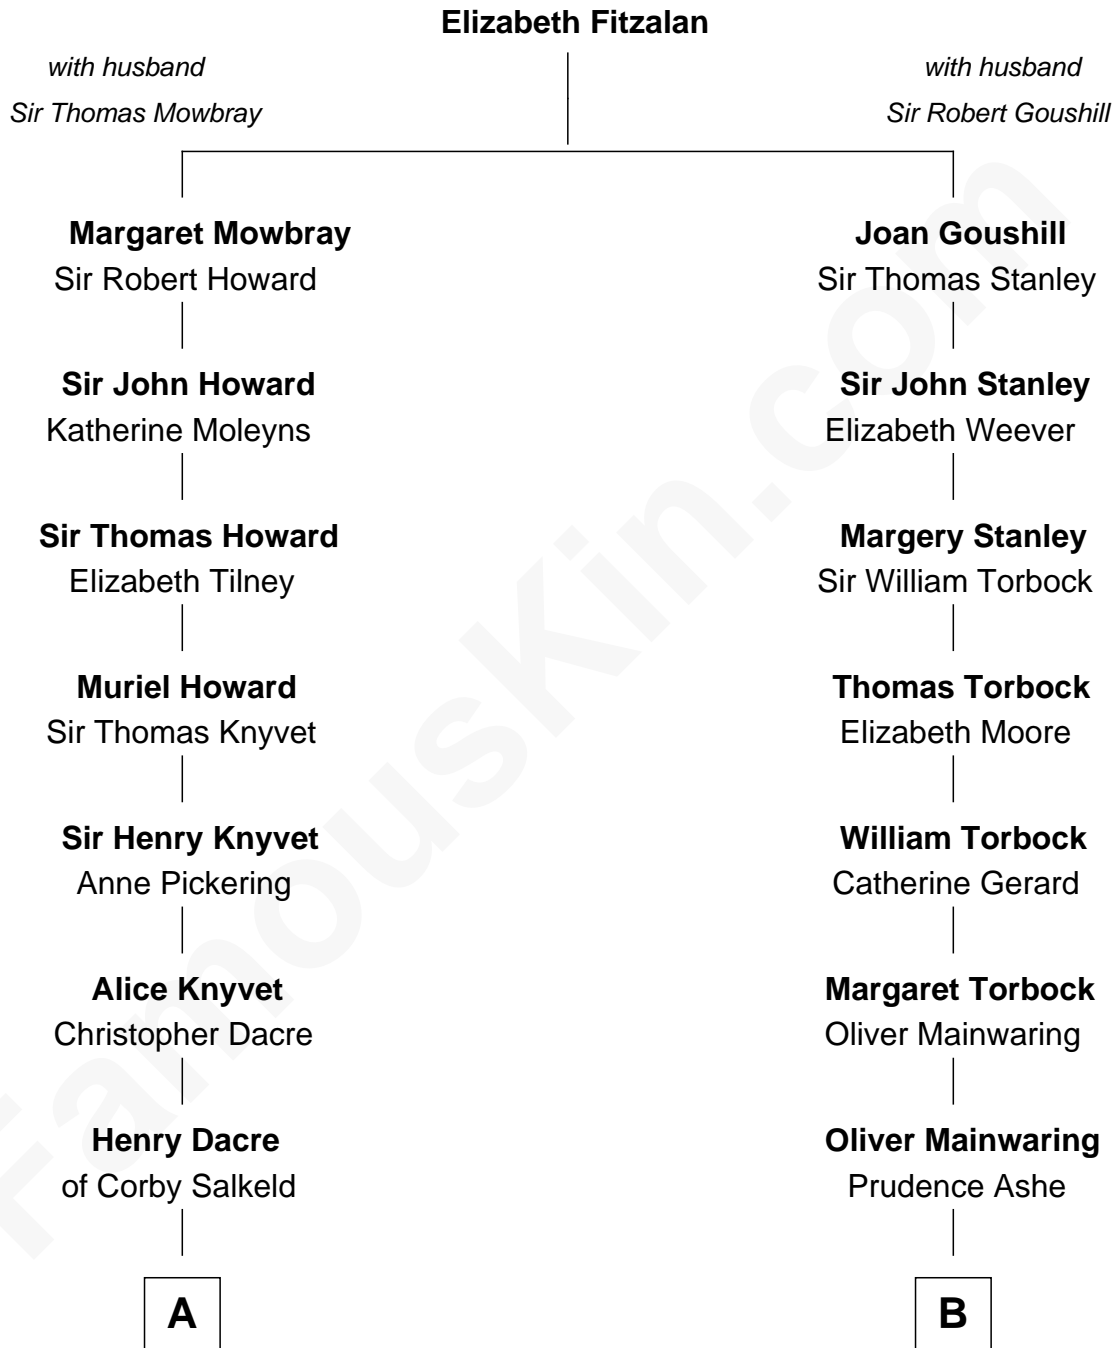

FamousKin.com
Relationship Chart of
Tilda Swinton
Movie Actress

15th cousin 2 times removed of
Juliette Gordon Low
Founder of the Girl Scouts

A

Mary Dacre

Thomas Fetherstonhaugh

Timothy Fetherstonhaugh

Bridget Bellingham