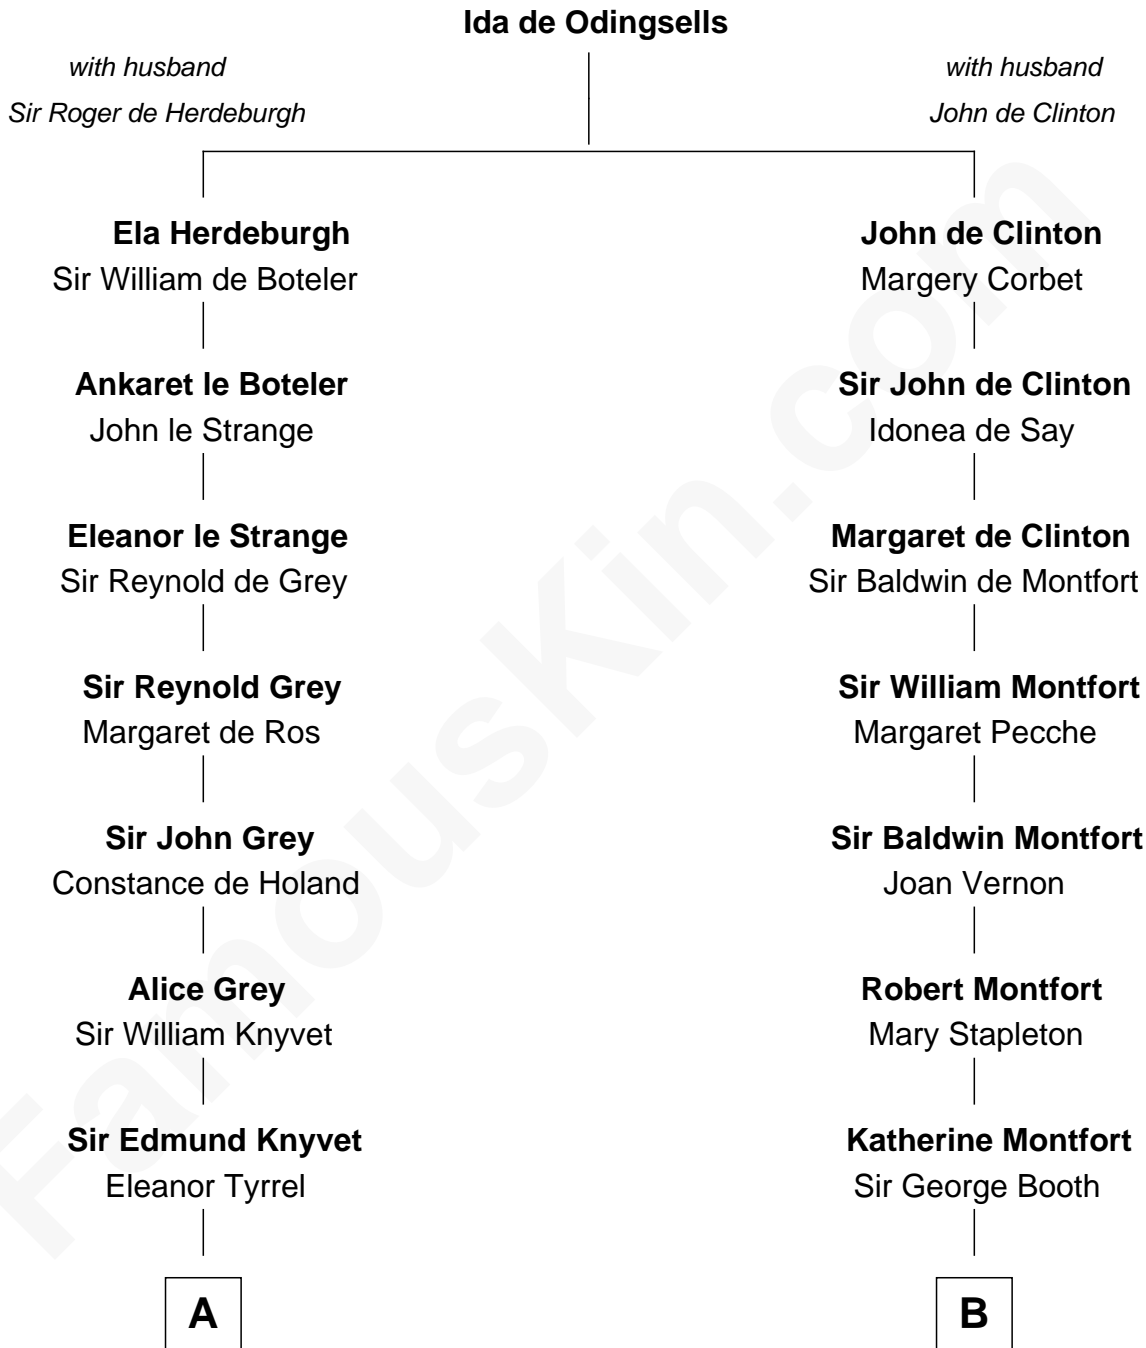

FamousKin.com

Relationship Chart of

Tilda Swinton

Movie Actress

18th cousin 3 times removed of

Stephen A. Douglas

Participated in Lincoln-Douglas Debates

C

Albany Fetherstonhaugh

Evelyn Gertrude Astell

Gertrude Clare Fetherstonhaugh

Cecil George Herbert Alers-Hankey

Mariora Beatrice Evelyn Rochfort Alers-Hankey

Alan Henry Campbell Swinton

Sir John Swinton

Judith Balfour Killen