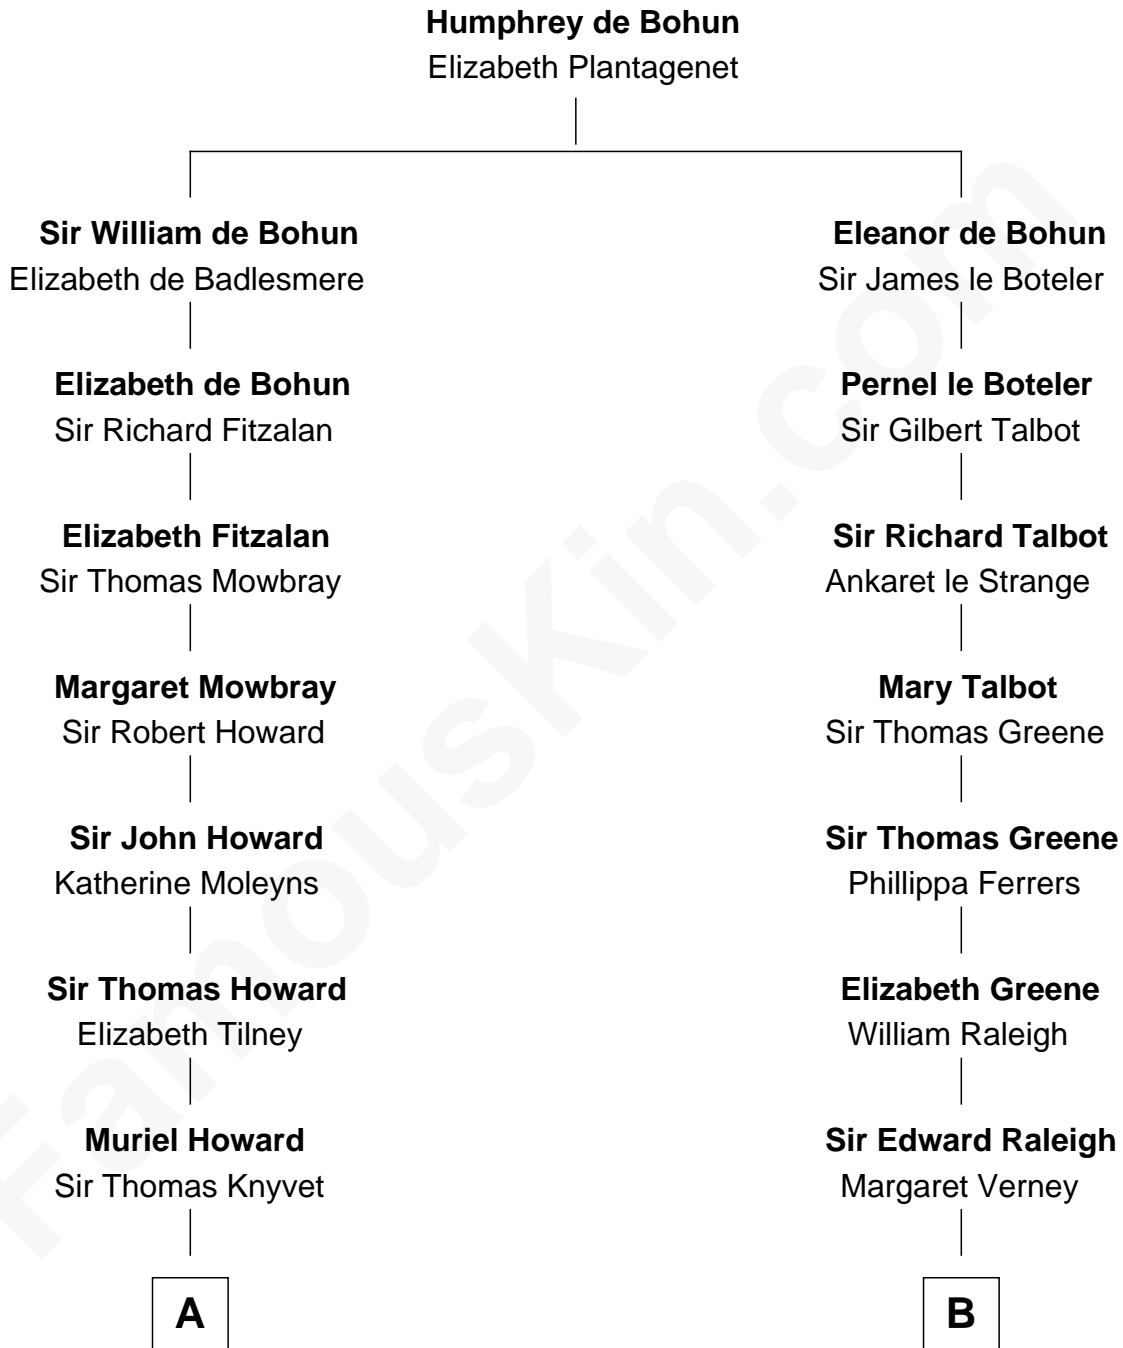

FamousKin.com
Relationship Chart of
Tilda Swinton
Movie Actress

19th cousin 1 time removed of

Stephen A. Douglas
Participated in Lincoln-Douglas Debates

C

Gertrude Clare Fetherstonhaugh
Cecil George Herbert Alers-Hankey

Matoria Beatrice Evelyn Rochfort Alers-Hankey
Alan Henry Campbell Swinton

Sir John Swinton
Judith Balfour Killen

Tilda Swinton
Movie Actress

D

Martha Arnold
Benajah Douglass

Dr. Stephen Arnold Douglass
Sarah Fiske