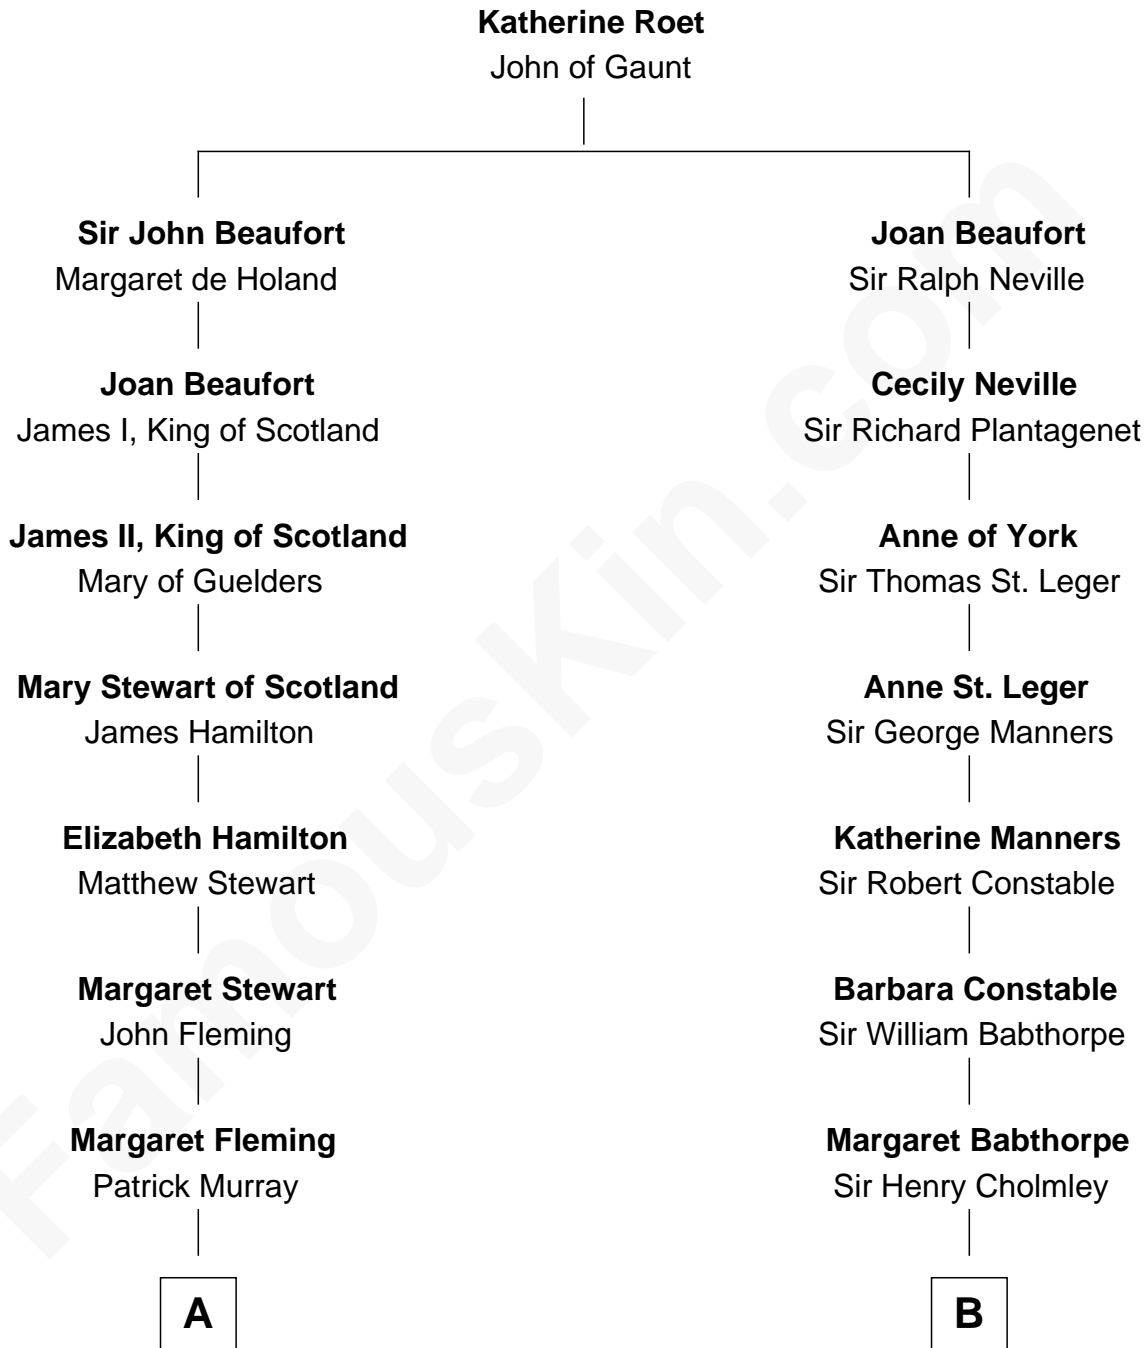

FamousKin.com
Relationship Chart of
Tilda Swinton
Movie Actress

17th cousin 3 times removed of
Brian Forster
TV Actor

C

George Sitwell Campbell Swinton

Elizabeth Ebsworth

Alan Henry Campbell Swinton

Mariora Beatrice Evelyn Rochfort Alers-Hankey

Sir John Swinton

Judith Balfour Killen

Tilda Swinton

Movie Actress

FamousKin.com