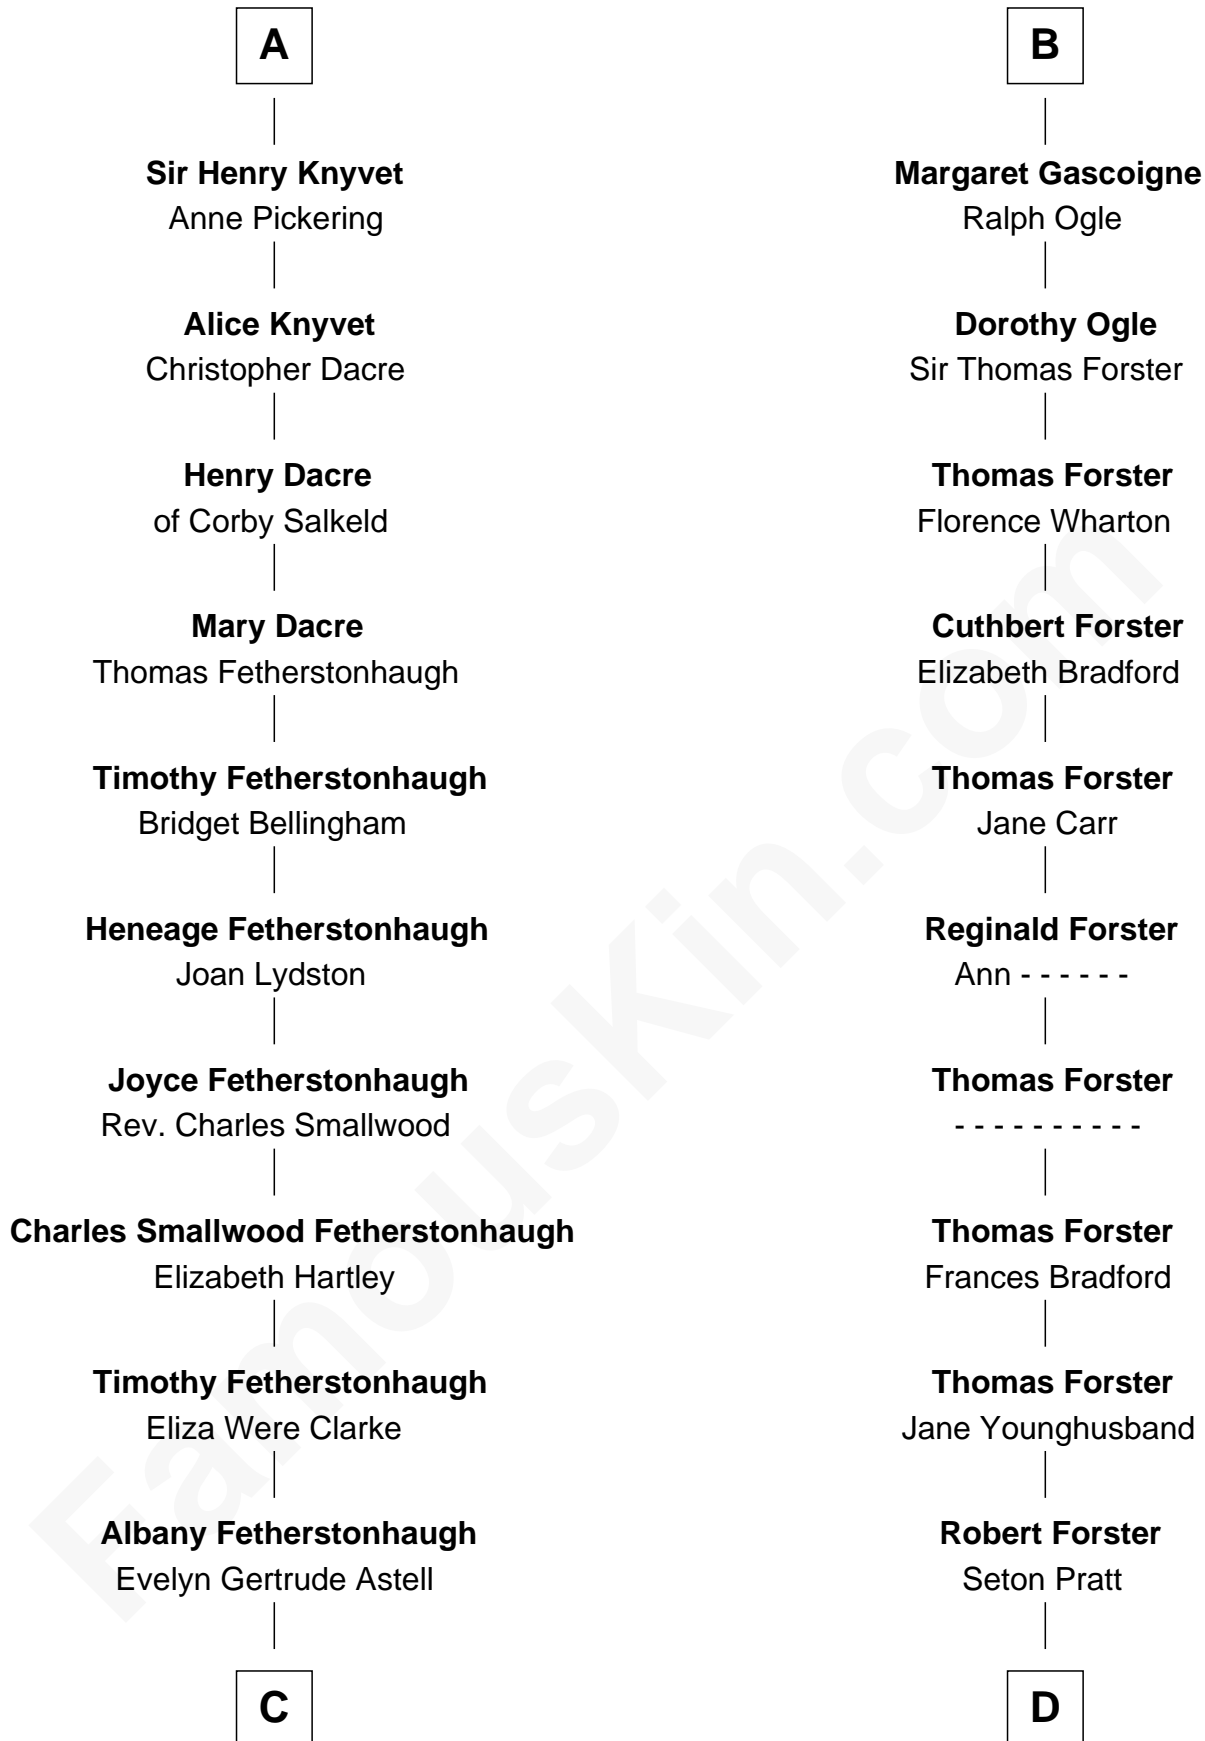

# FamousKin.com Relationship Chart of

**Tilda Swinton**

*Movie Actress*

20th cousin 1 time removed of

**Brian Forster**

*TV Actor*

**Bartholomew de Badlesmere**

Margaret de Clare

Sir Edmund Mortimer

**Sir Roger de Mortimer**

Philippa de Montagu

**Edmund Mortimer**

Philippa Plantagenet

**Elizabeth Mortimer**

Sir Henry Percy

**Sir Henry Percy**

Eleanor Neville

**Sir Henry Percy**

Eleanor Poynings

**Margaret Percy**

Sir William Gascoigne

**B**

**C**

**Gertrude Clare Fetherstonhaugh**  
Cecil George Herbert Alers-Hankey

**Matoria Beatrice Evelyn Rochfort Alers-Hankey**  
Alan Henry Campbell Swinton

**Sir John Swinton**  
Judith Balfour Killen

**Tilda Swinton**  
*Movie Actress*

**D**

**Robert Forster**  
Jane Cochrane

**Lt-Col. Frederic Blanco Forster**  
Marian Jennette Sophia De Carteret