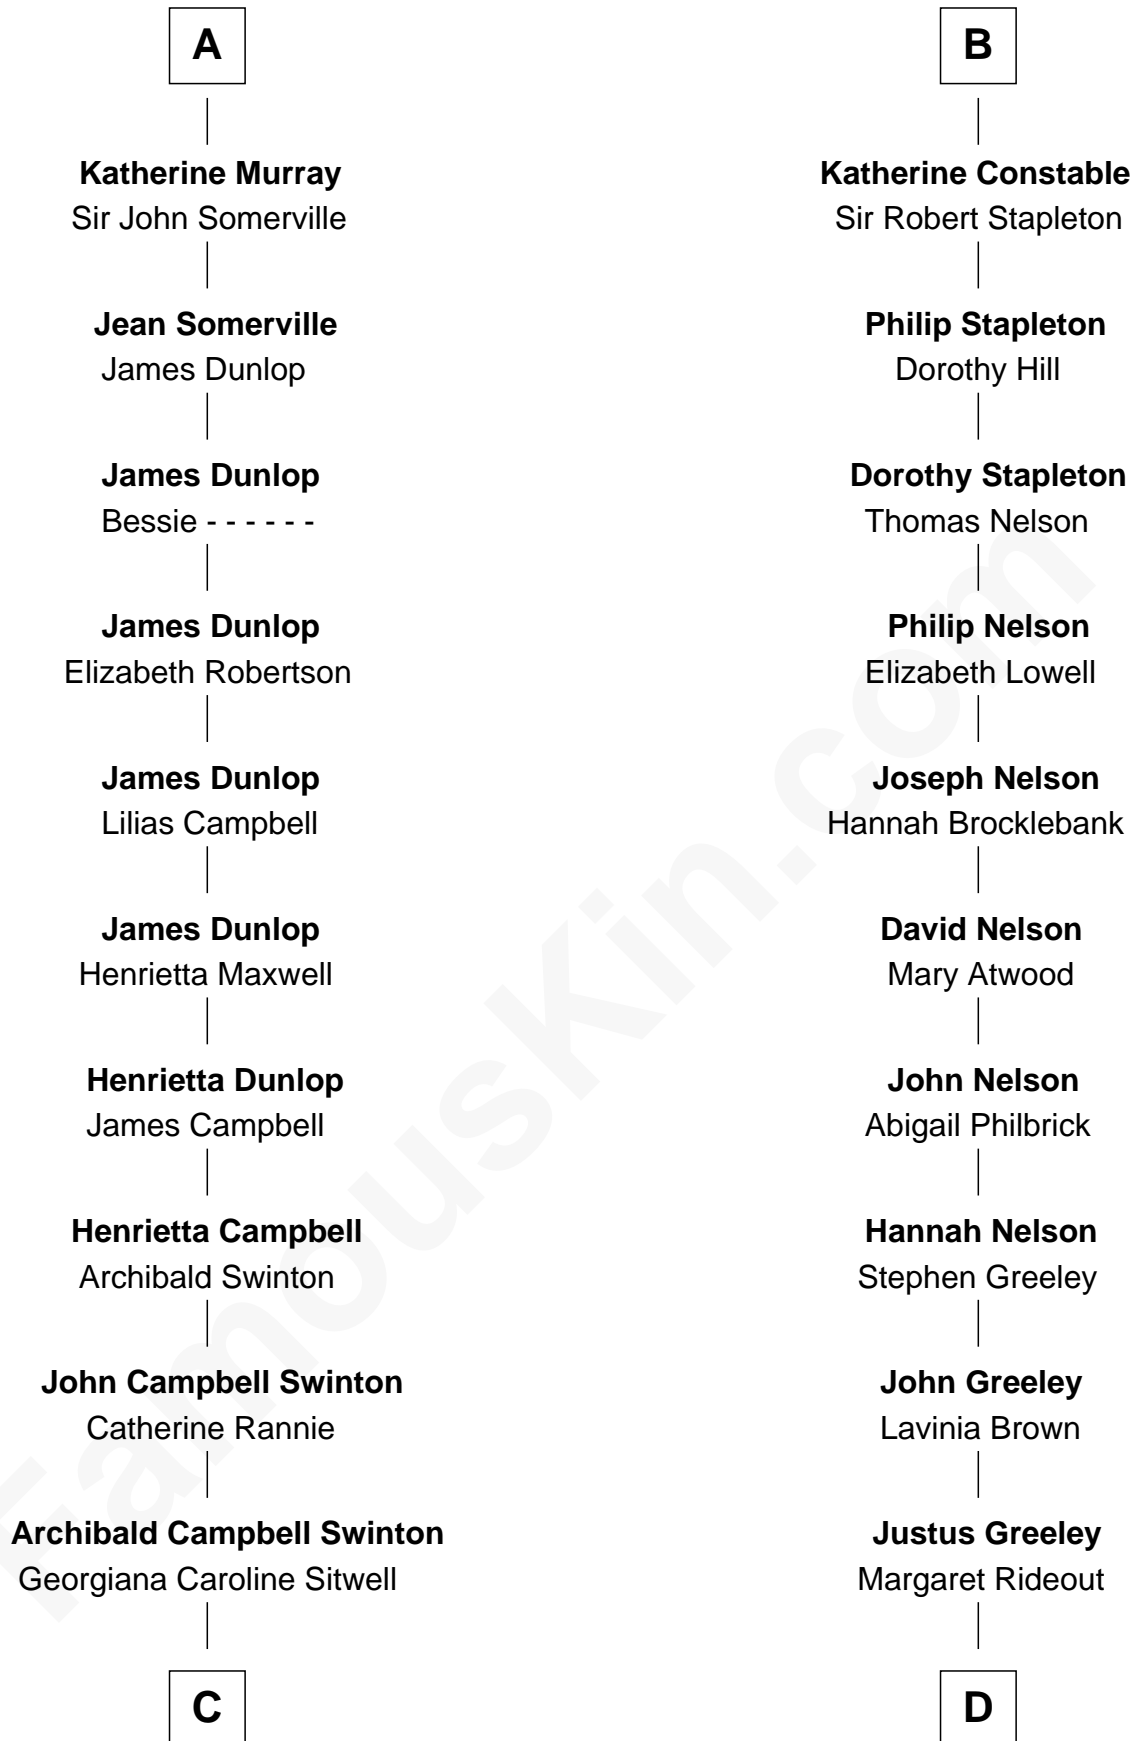

FamousKin.com Relationship Chart of

Tilda Swinton

Movie Actress

20th cousin of

Margot Kidder

TV and Movie Actress

Sir Thomas de Holand

Alice Fitzalan

C

George Sitwell Campbell Swinton

Elizabeth Ebsworth

Alan Henry Campbell Swinton

Mariora Beatrice Evelyn Rochfort Alers-Hankey

Sir John Swinton

Judith Balfour Killen

Tilda Swinton