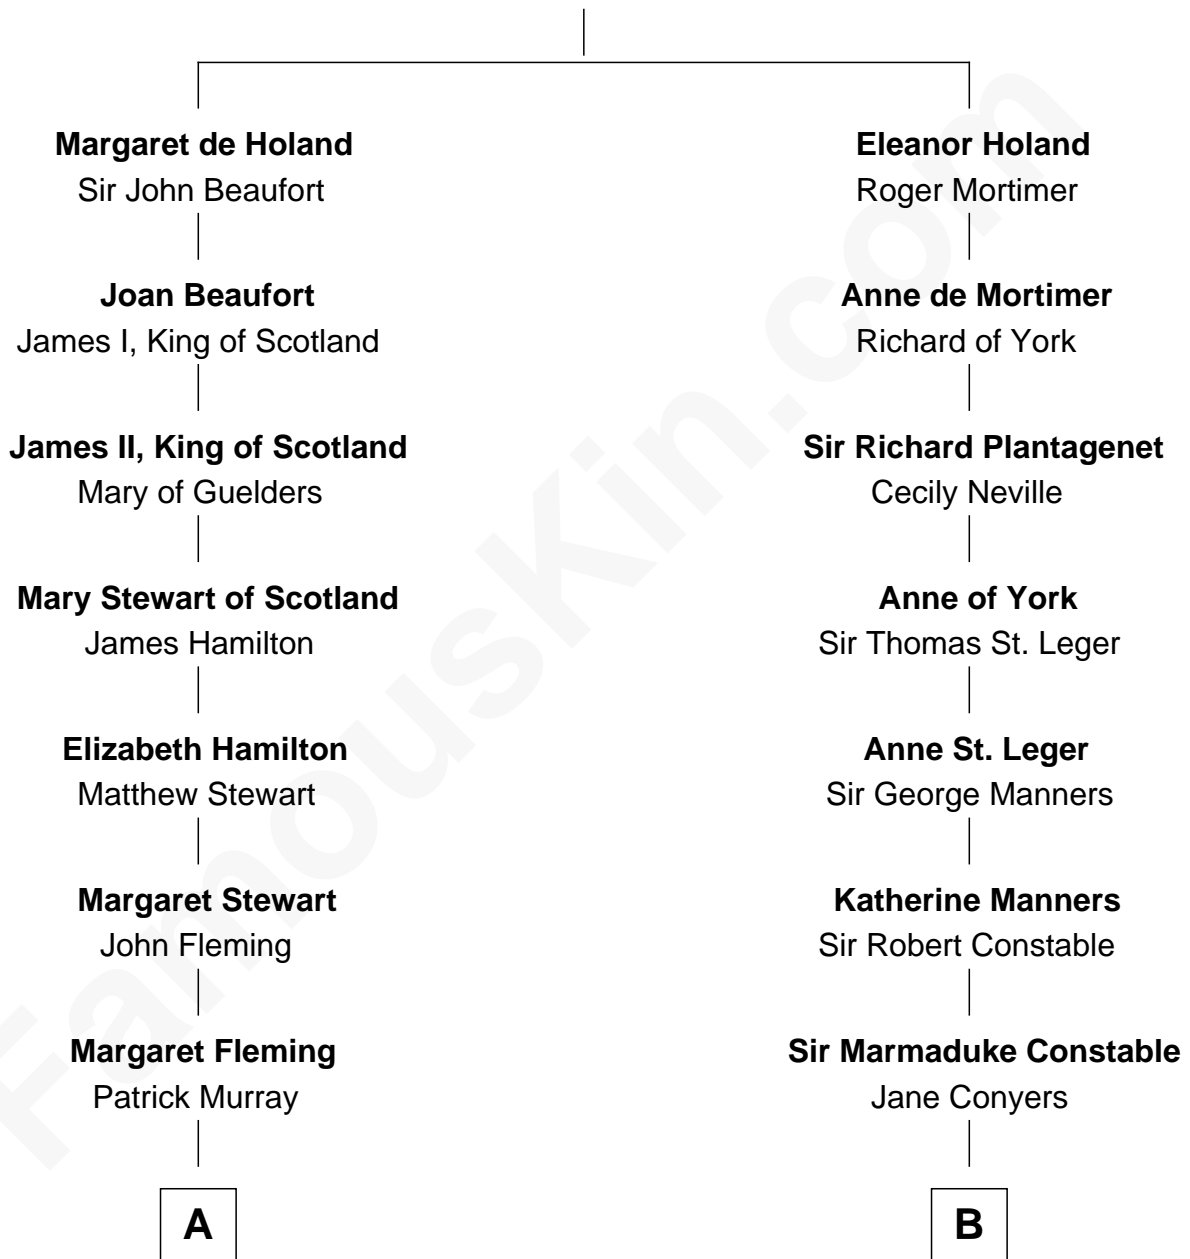

FamousKin.com Relationship Chart of

Tilda Swinton

Movie Actress

20th cousin of

Margot Kidder

TV and Movie Actress

Sir Thomas de Holand

Alice Fitzalan

C

George Sitwell Campbell Swinton

Elizabeth Ebsworth

Alan Henry Campbell Swinton

Mariora Beatrice Evelyn Rochfort Alers-Hankey

Sir John Swinton

Judith Balfour Killen

Tilda Swinton