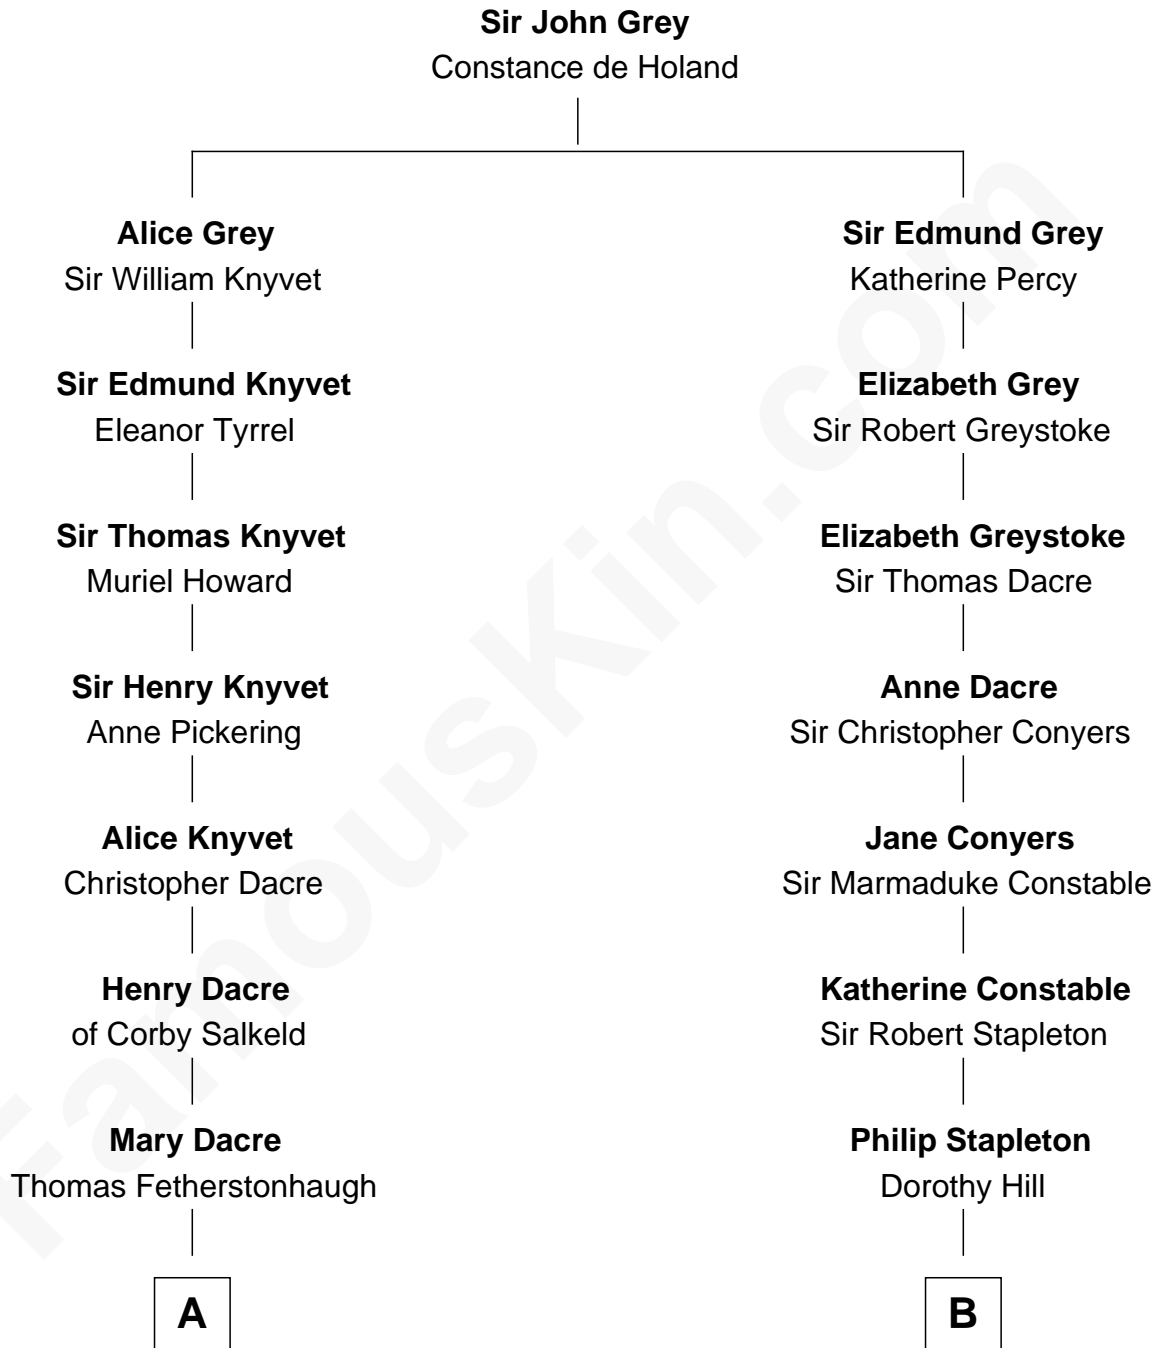

FamousKin.com Relationship Chart of

Tilda Swinton

Movie Actress

16th cousin 2 times removed of

Margot Kidder

TV and Movie Actress

A

Timothy Fetherstonhaugh

Eliza Were Clarke

Albany Fetherstonhaugh

Evelyn Gertrude Astell

Gertrude Clare Fetherstonhaugh

Cecil George Herbert Alers-Hankey

Matoria Beatrice Evelyn Rochfort Alers-Hankey

Alan Henry Campbell Swinton

Sir John Swinton