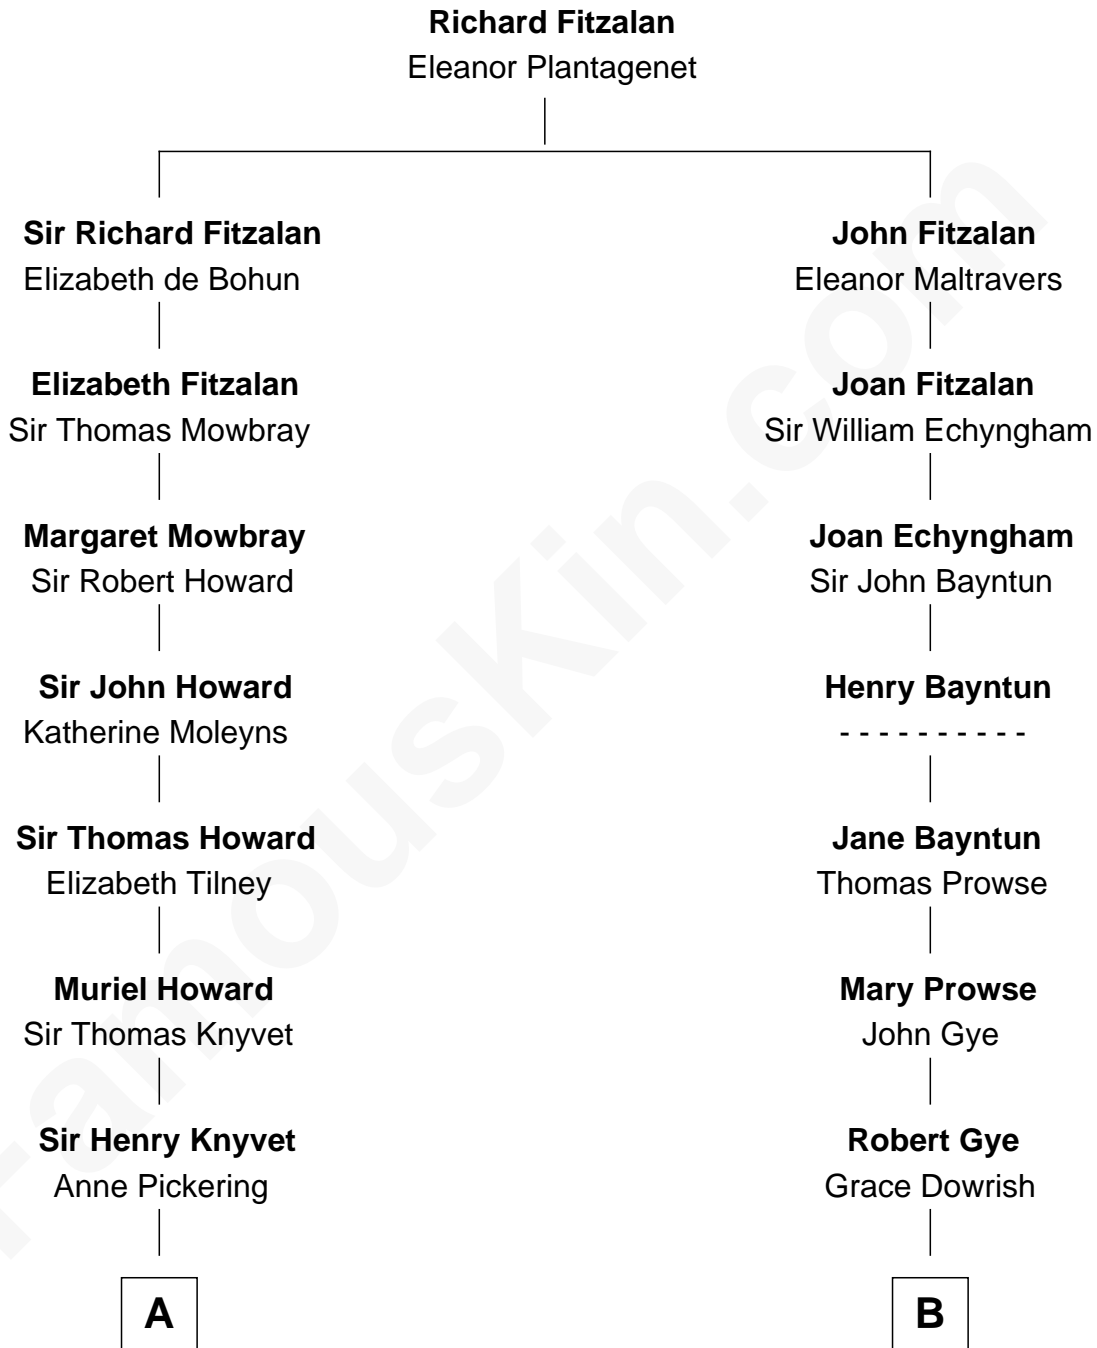

**FamousKin.com**  
**Relationship Chart of**  
**Tilda Swinton**  
*Movie Actress*

14th cousin 5 times removed of  
**Samuel Cony**  
*31st Governor of Maine*

**C**

**Mariora Beatrice Evelyn Rochfort Alers-Hankey**

Alan Henry Campbell Swinton

**Sir John Swinton**

Judith Balfour Killen

**Tilda Swinton**

*Movie Actress*

FamousKin.com

Tilda Swinton photo by [Nicolas Genin](#) (CC BY-SA 2.0)