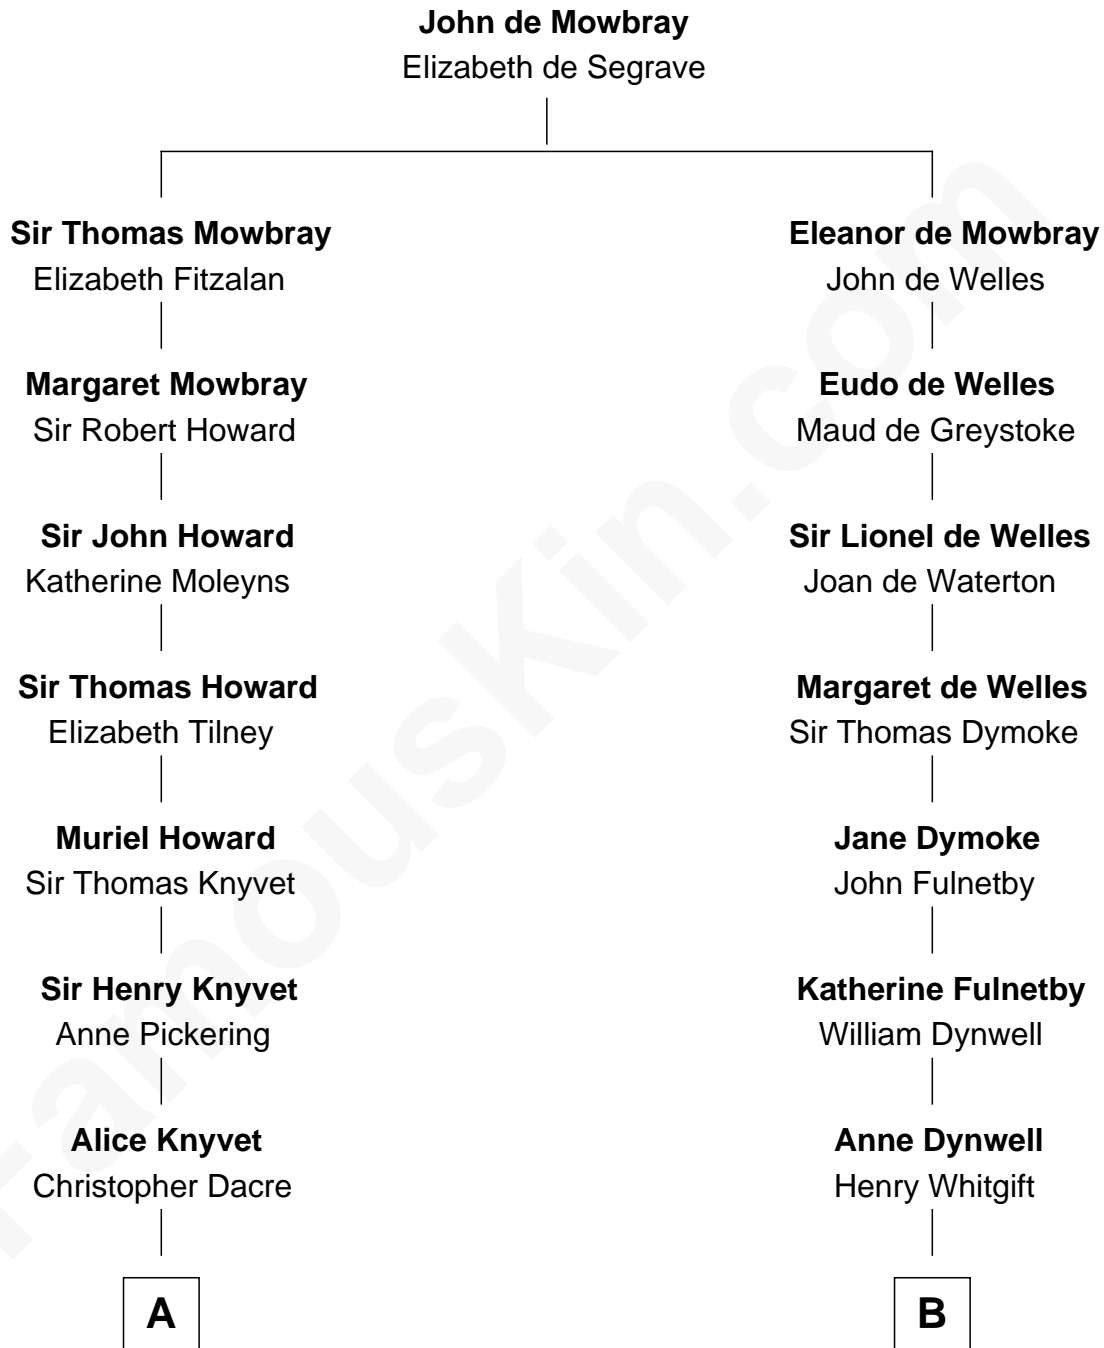

# FamousKin.com Relationship Chart of

**Tilda Swinton**

*Movie Actress*

18th cousin of

**Frank G. Allen**

*51st Governor of Massachusetts*

**C**

**Sir John Swinton**  
Judith Balfour Killen

**Tilda Swinton**  
*Movie Actress*

**D**

**Abbie Louise Gilman**  
Frank Mitchell Allen

**Frank G. Allen**  
*51st Governor of Massachusetts*

FamousKin.com