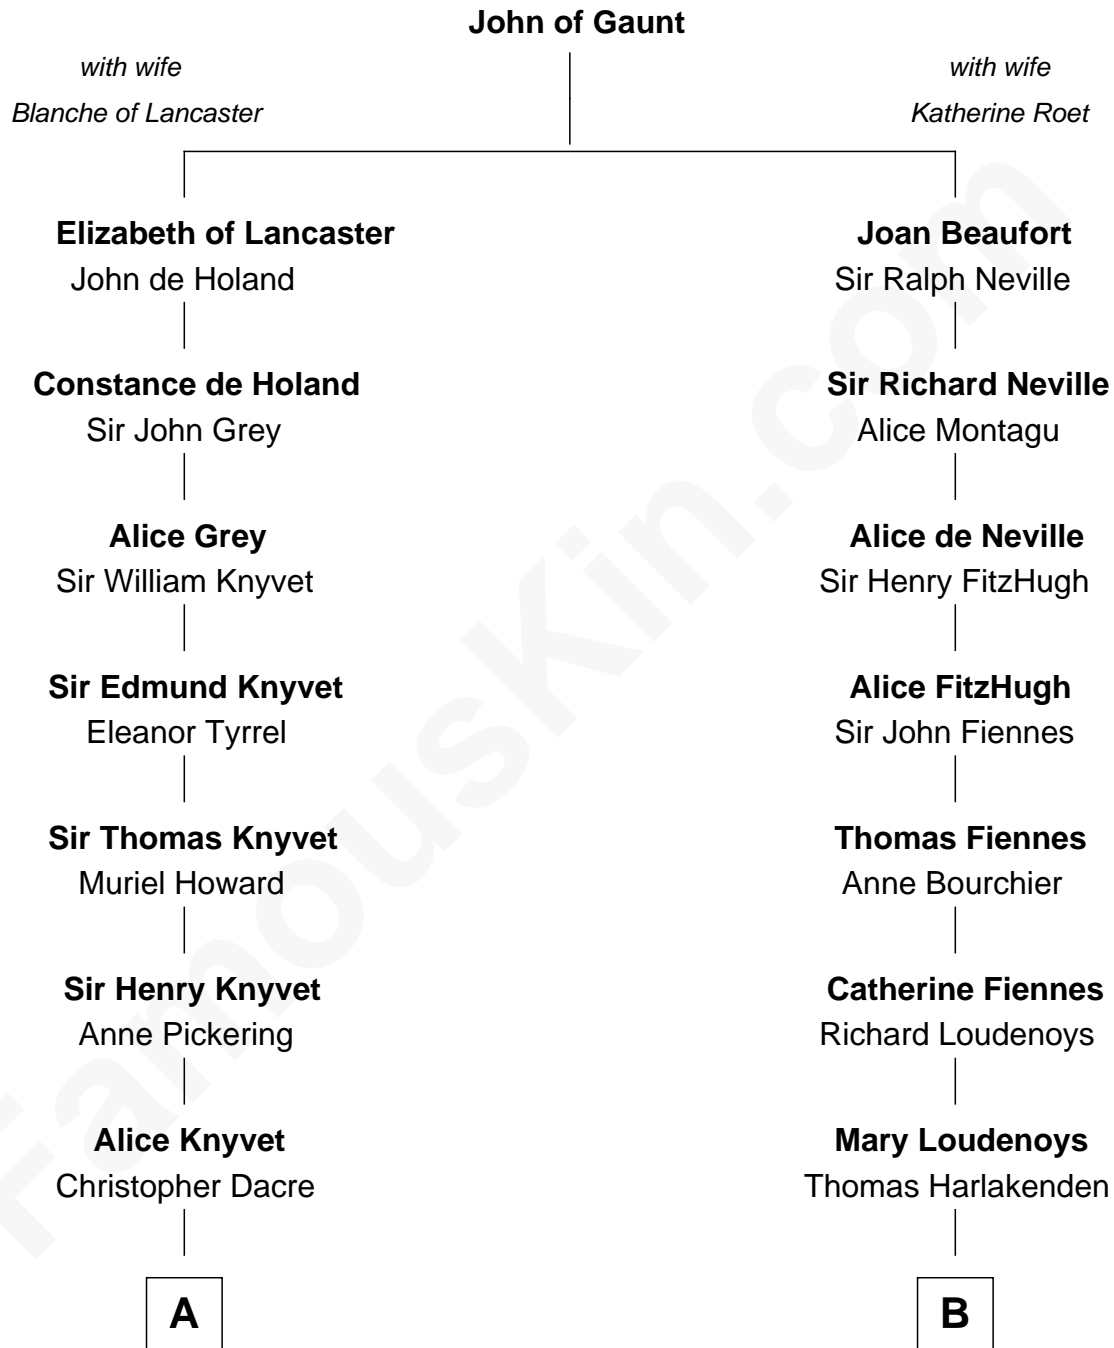

FamousKin.com Relationship Chart of

Tilda Swinton

Movie Actress

18th cousin of

Frank Lloyd Wright

American Architect

C

Sir John Swinton
Judith Balfour Killen

Tilda Swinton
Movie Actress

D

William Carey Wright
Anna Lloyd Jones

Frank Lloyd Wright
American Architect

FamousKin.com