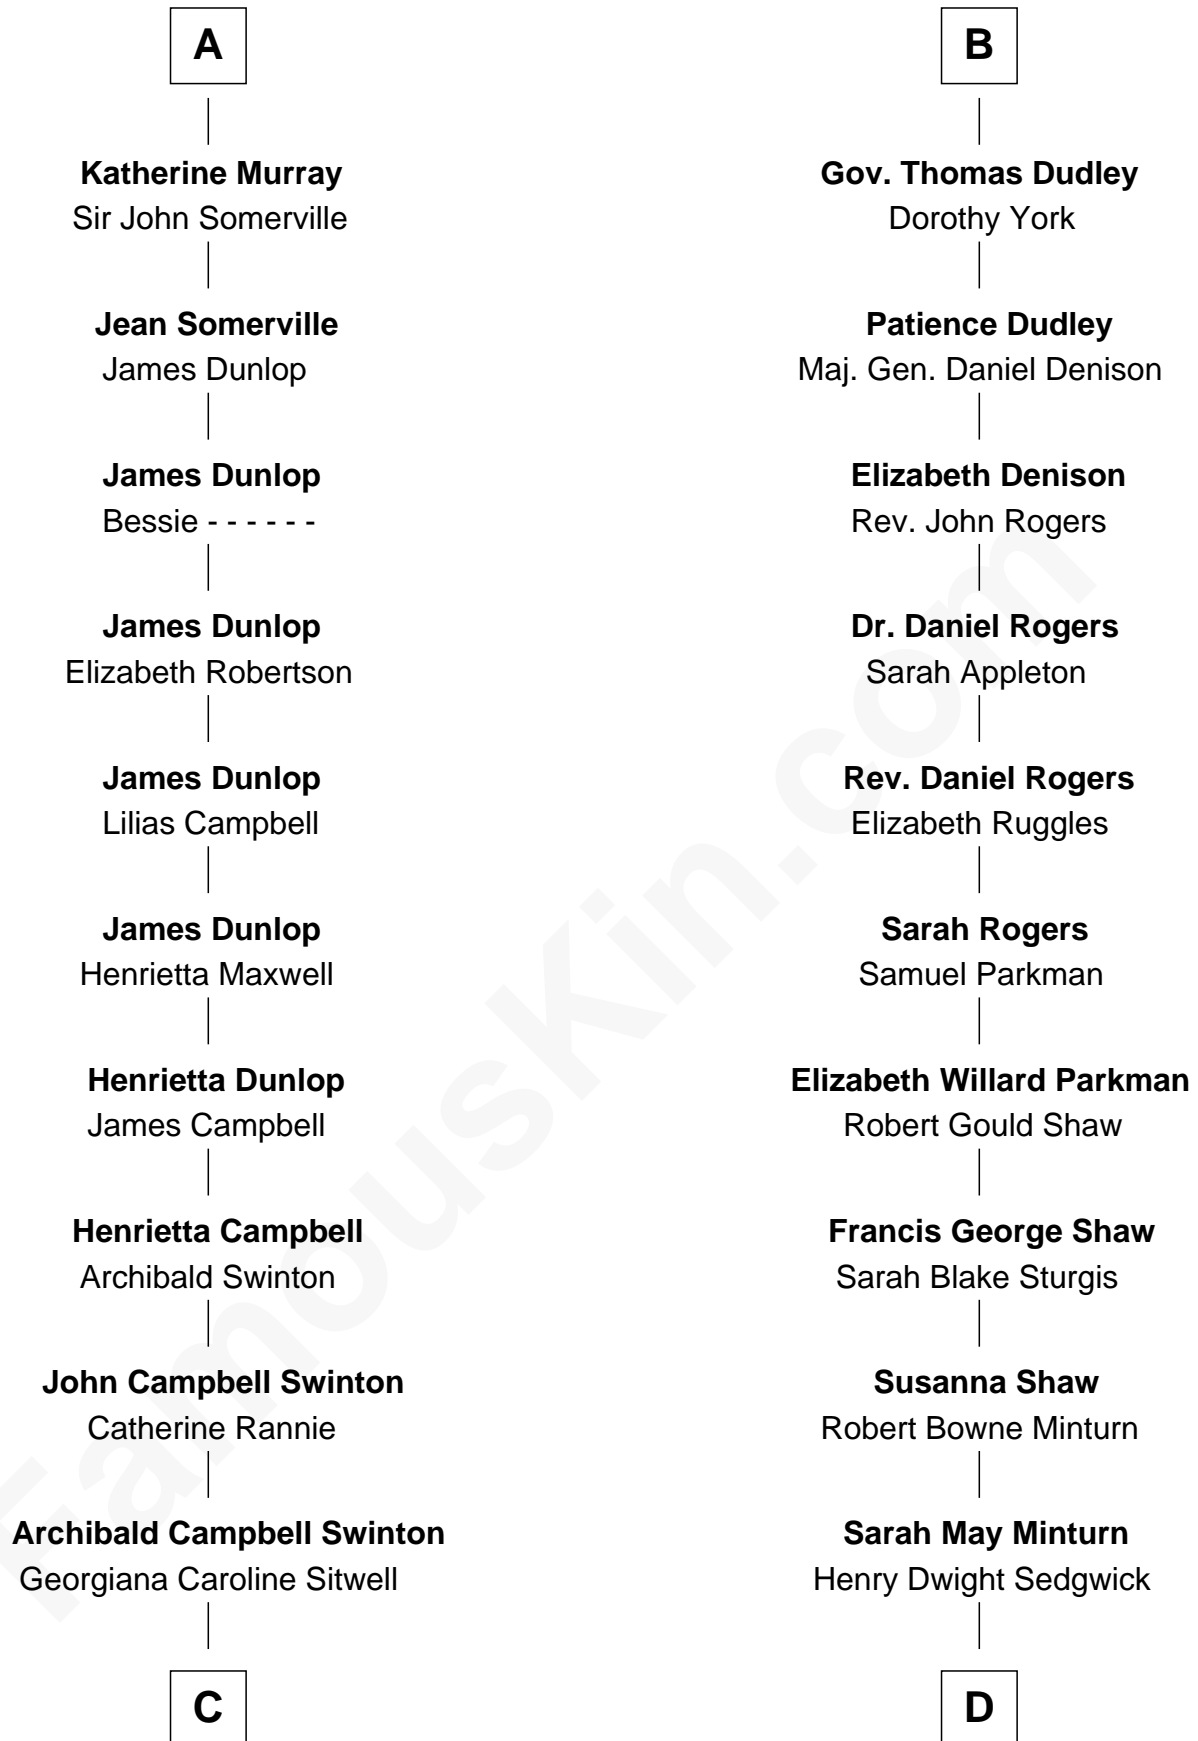

# FamousKin.com Relationship Chart of

**Tilda Swinton**

*Movie Actress*

19th cousin 1 time removed of

**Kyra Sedgwick**

*TV and Movie Actress*

**Katherine Roet**

John of Gaunt

**C**

**George Sitwell Campbell Swinton**

Elizabeth Ebsworth

**Alan Henry Campbell Swinton**

Mariora Beatrice Evelyn Rochfort Alers-Hankey

**Sir John Swinton**

Judith Balfour Killen

**Tilda Swinton**