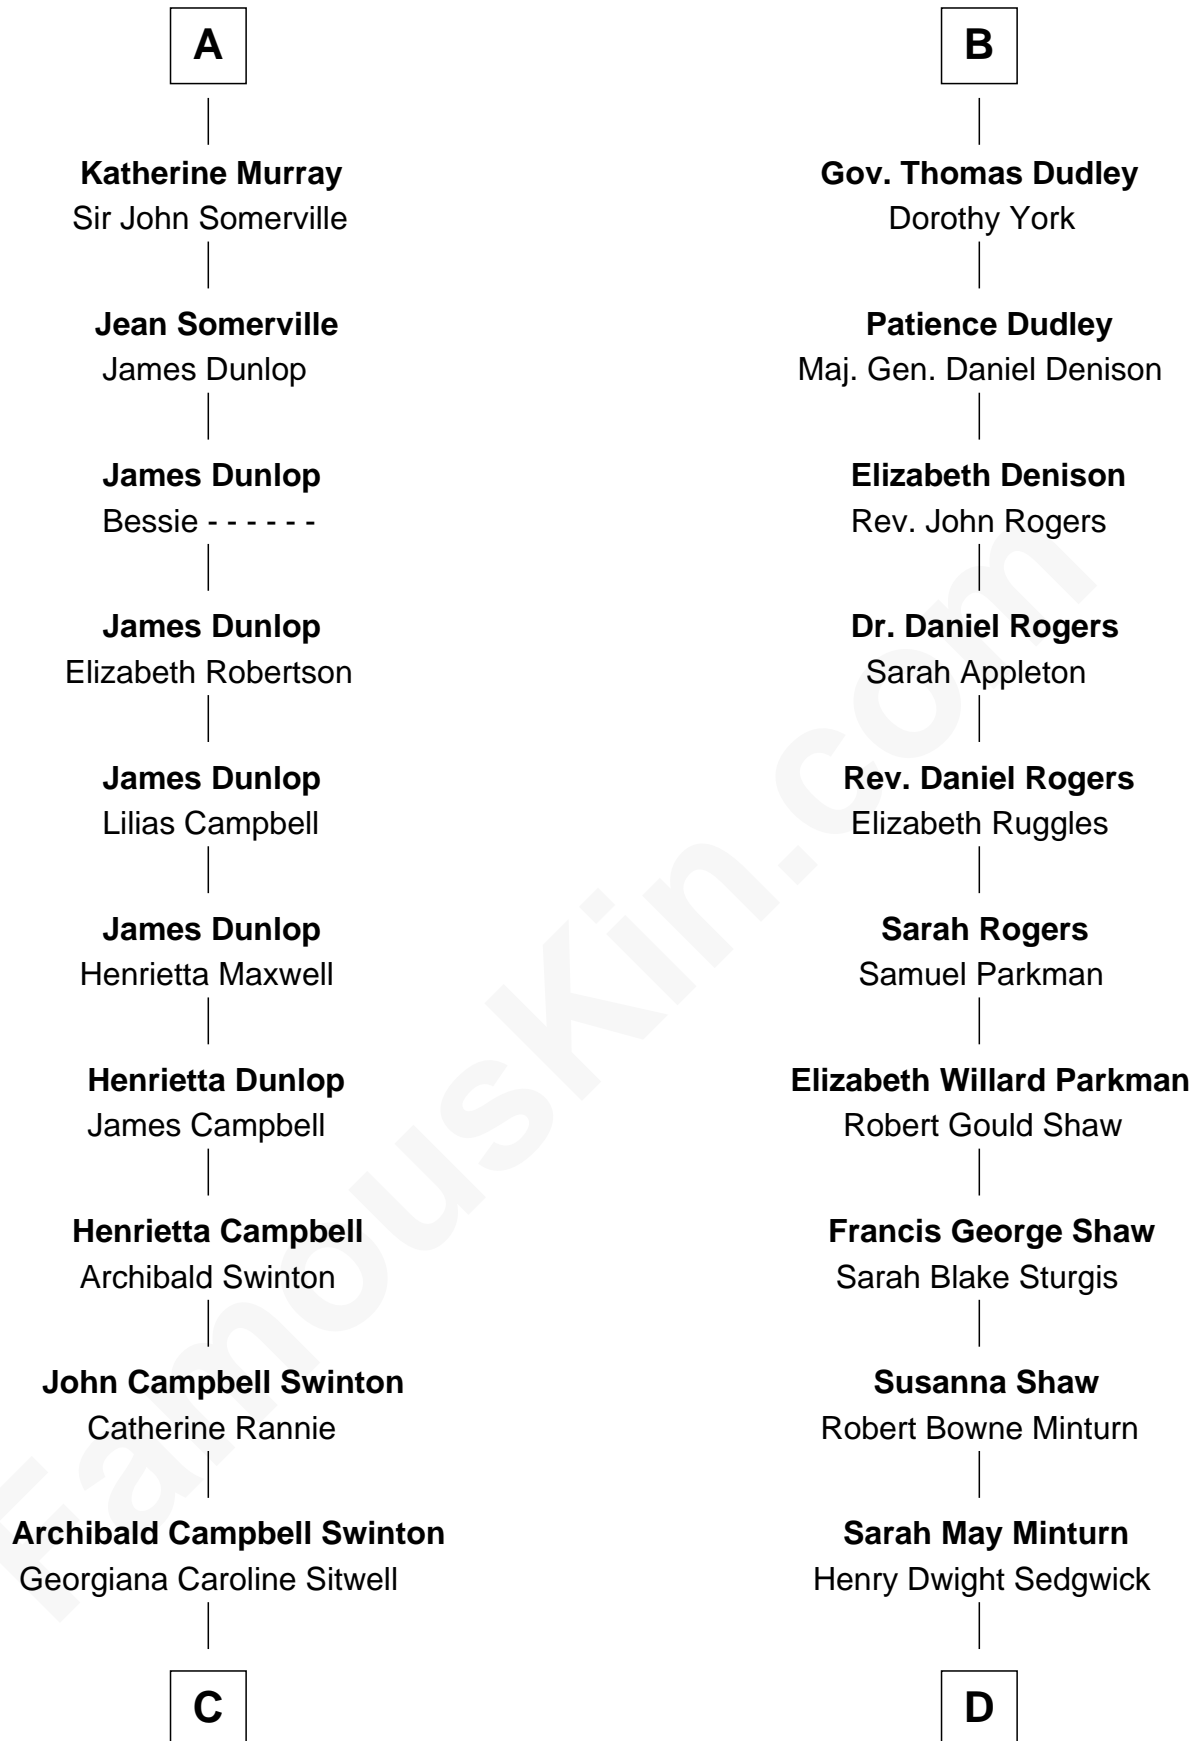

**FamousKin.com**  
**Relationship Chart of**  
**Tilda Swinton**  
*Movie Actress*

19th cousin 1 time removed of

**Kyra Sedgwick**  
*TV and Movie Actress*

**Sir Thomas de Holand**  
 Alice Fitzalan

**C**

**George Sitwell Campbell Swinton**

Elizabeth Ebsworth

**Alan Henry Campbell Swinton**

Mariora Beatrice Evelyn Rochfort Alers-Hankey

**Sir John Swinton**

Judith Balfour Killen

**Tilda Swinton**

*Movie Actress*